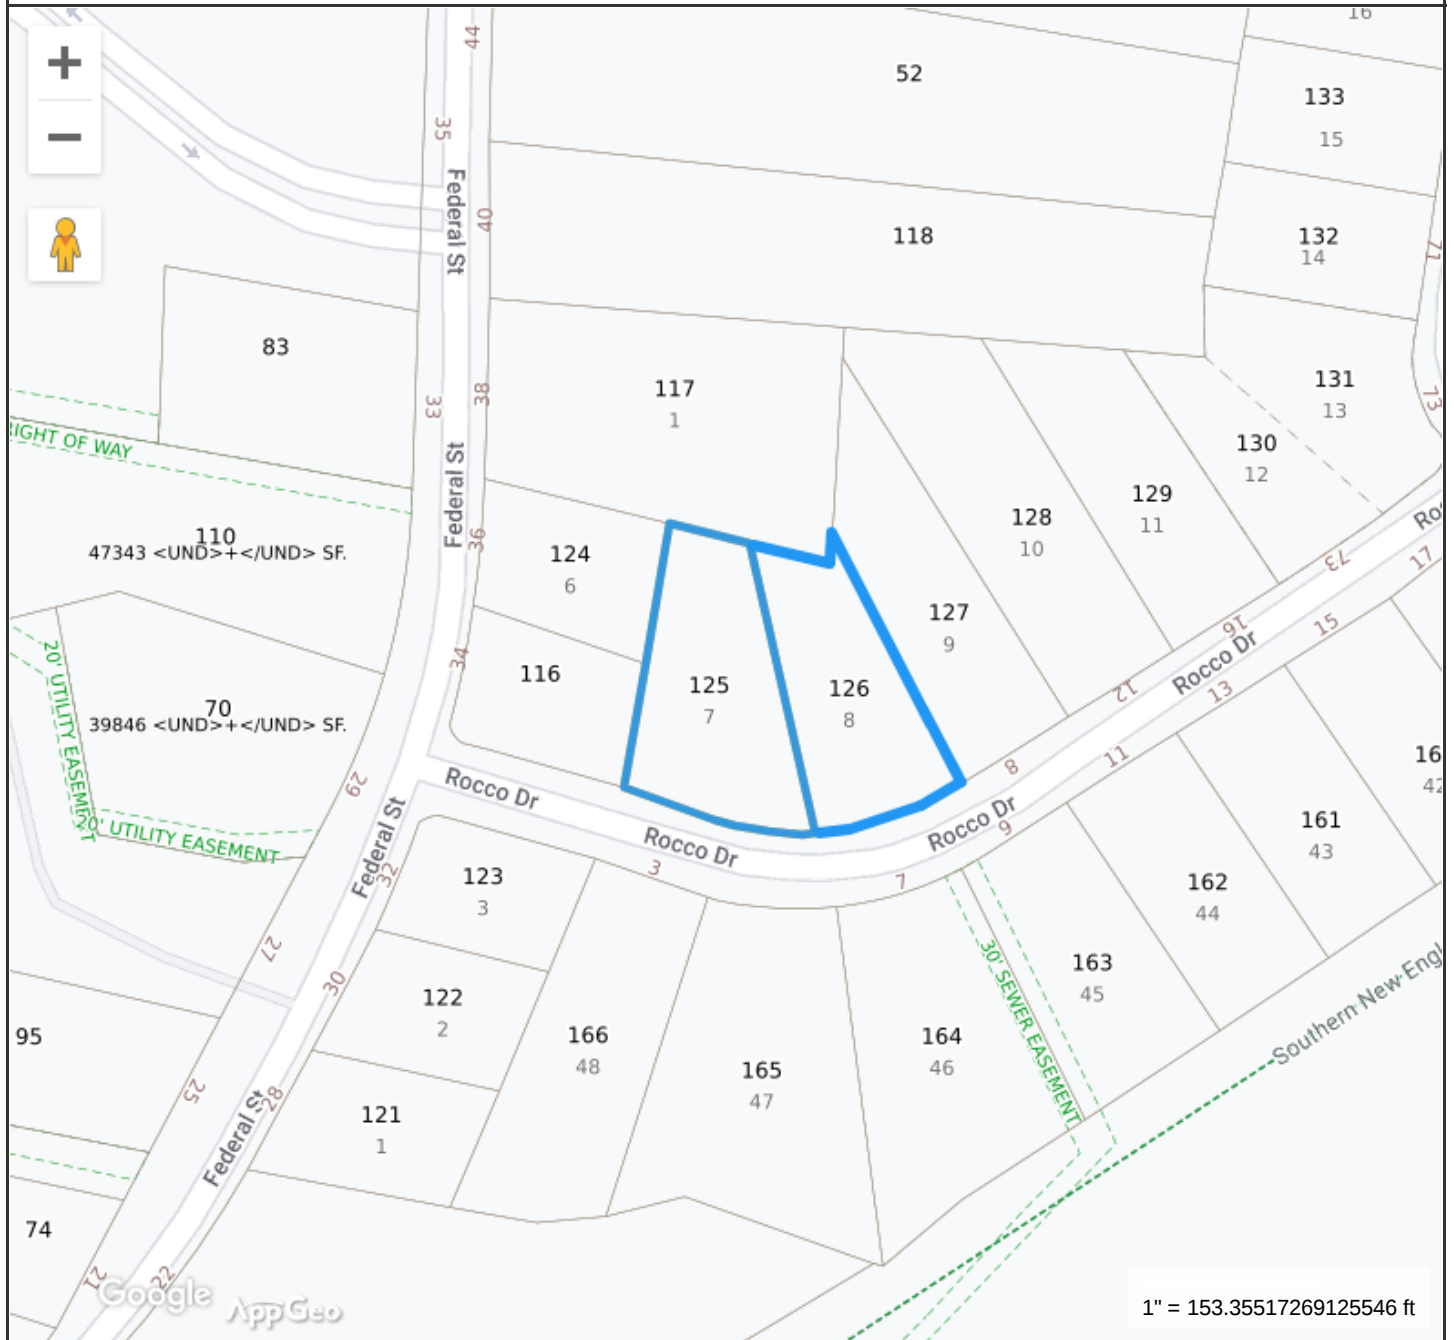

### 0 Rocco Dr. (6-125) and 0 Rocco Dr. (6-126)

**Property Information**

Property ID 6|||125|||  
 Location ROCCO DR  
 Owner TOWN OF BLACKSTONE

**MAP FOR REFERENCE ONLY  
 NOT A LEGAL DOCUMENT**

Town of Blackstone, MA makes no claims and no warranties, expressed or implied, concerning the validity or accuracy of the GIS data presented on this map.

Geometry updated August 2021  
 Data updated August 2021

Print map scale is approximate. Critical layout or measurement activities should not be done using this resource.