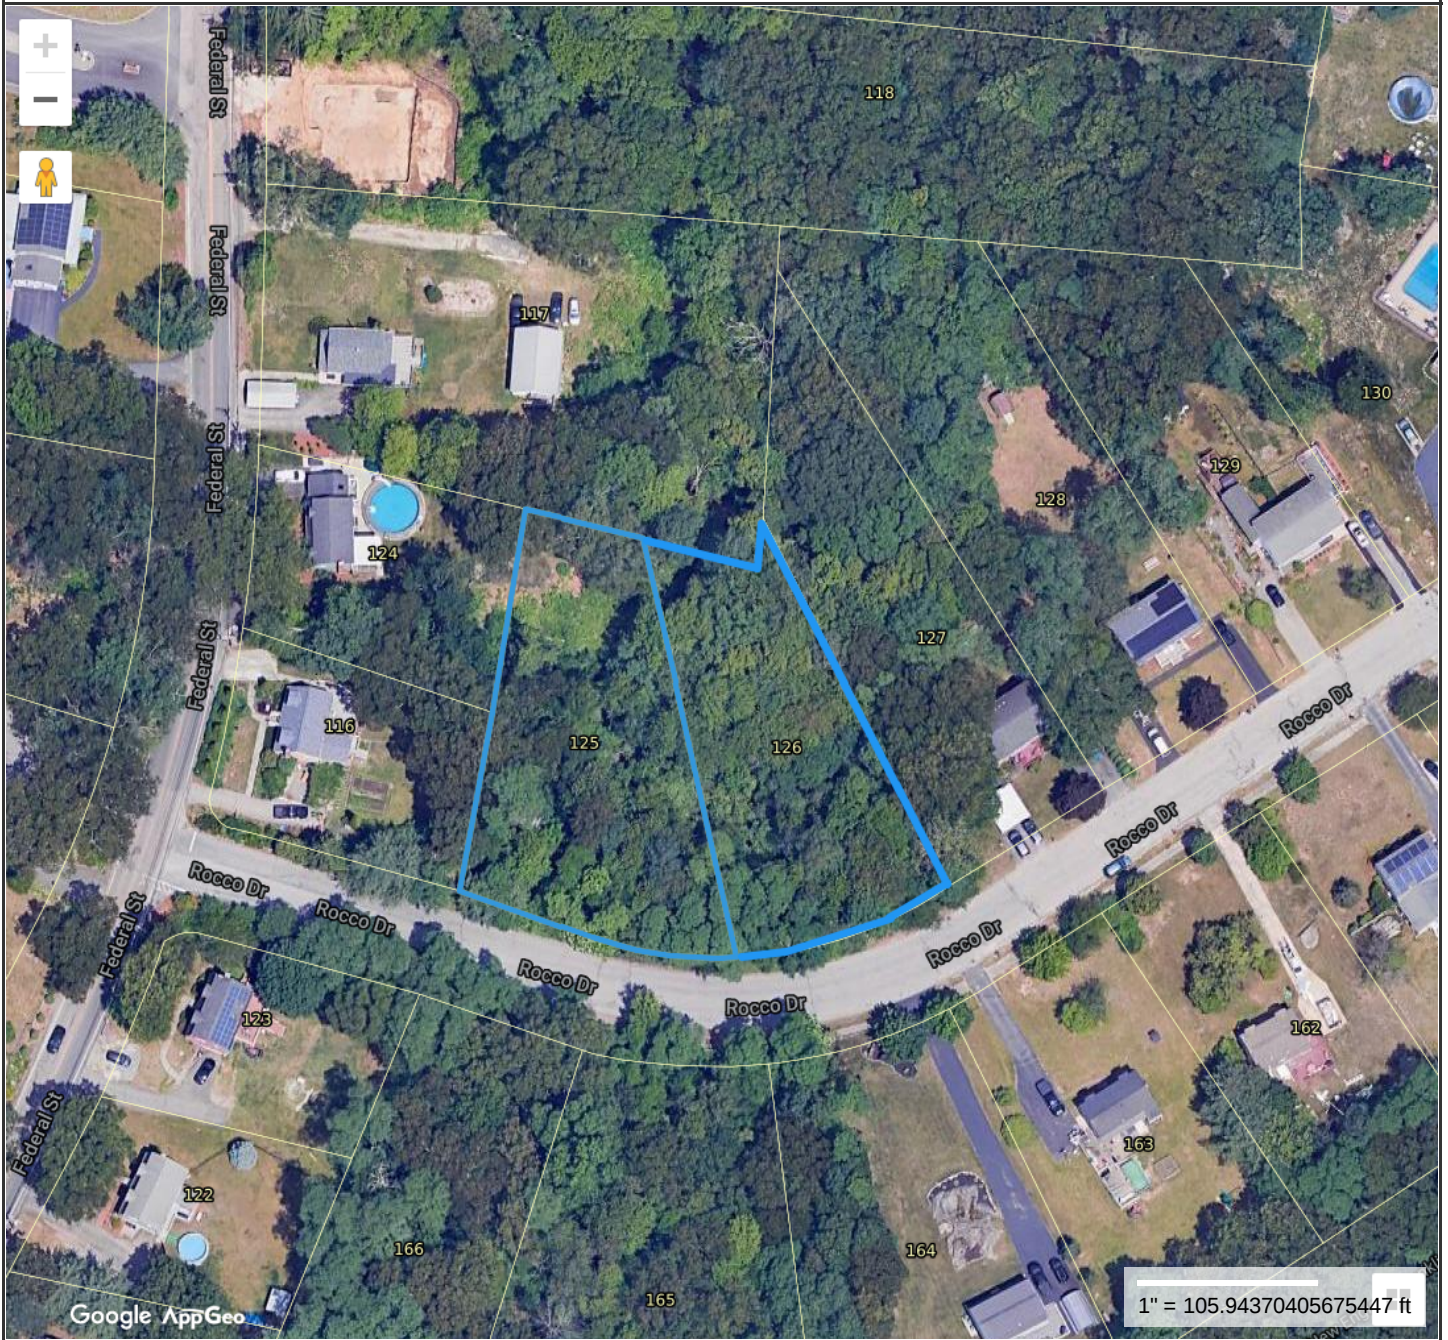

0 Rocco Dr. (6-125) and 0 Rocco Dr. (6-126)

Property Information

Property ID 6|||125|||
 Location ROCCO DR
 Owner TOWN OF BLACKSTONE

**MAP FOR REFERENCE ONLY
 NOT A LEGAL DOCUMENT**

Town of Blackstone, MA makes no claims and no warranties, expressed or implied, concerning the validity or accuracy of the GIS data presented on this map.

Geometry updated August 2021
 Data updated August 2021

Print map scale is approximate. Critical layout or measurement activities should not be done using this resource.