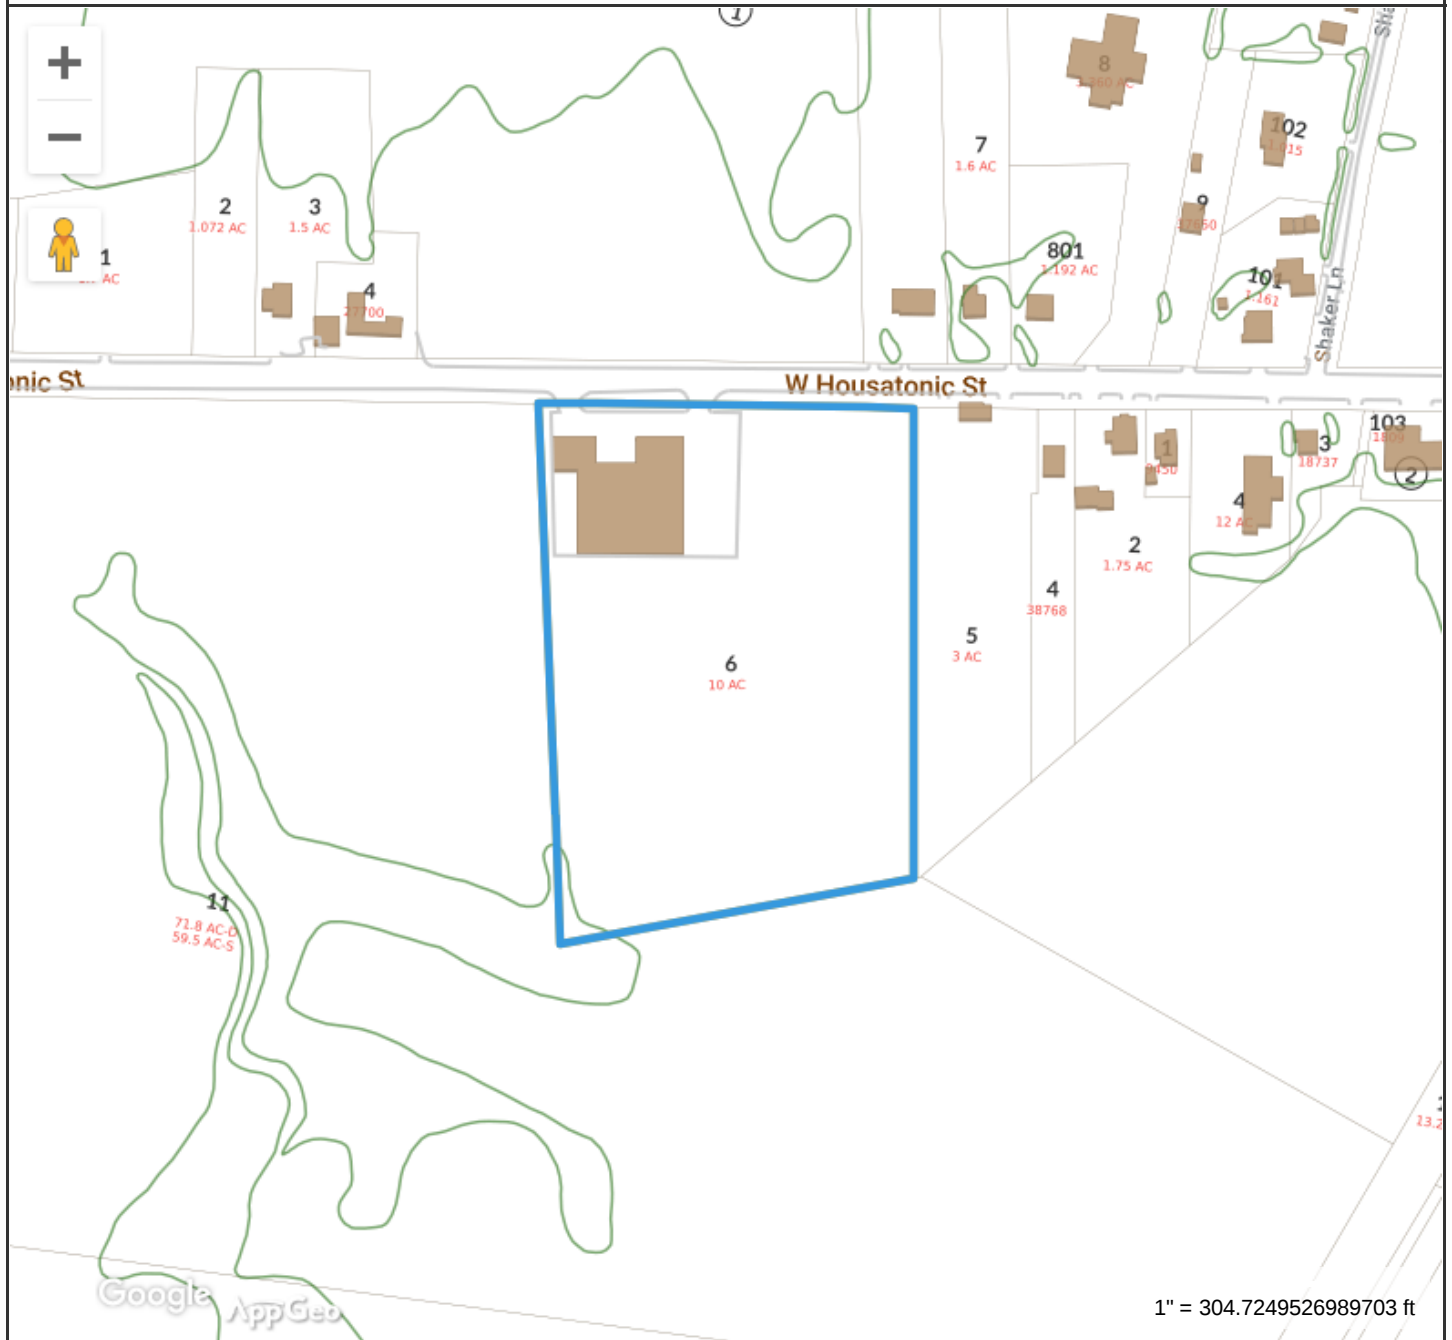

1685 W Housatonic St.

Property Information

Property ID B030001006
Location 1685 W HOUSATONIC ST
Owner CITY OF PITTSFIELD

**MAP FOR REFERENCE ONLY
NOT A LEGAL DOCUMENT**

City of Pittsfield, MA makes no claims and no warranties, expressed or implied, concerning the validity or accuracy of the GIS data presented on this map.

Geometry updated 09/21/2021
Data updated 09/09/2022

Print map scale is approximate. Critical layout or measurement activities should not be done using this resource.