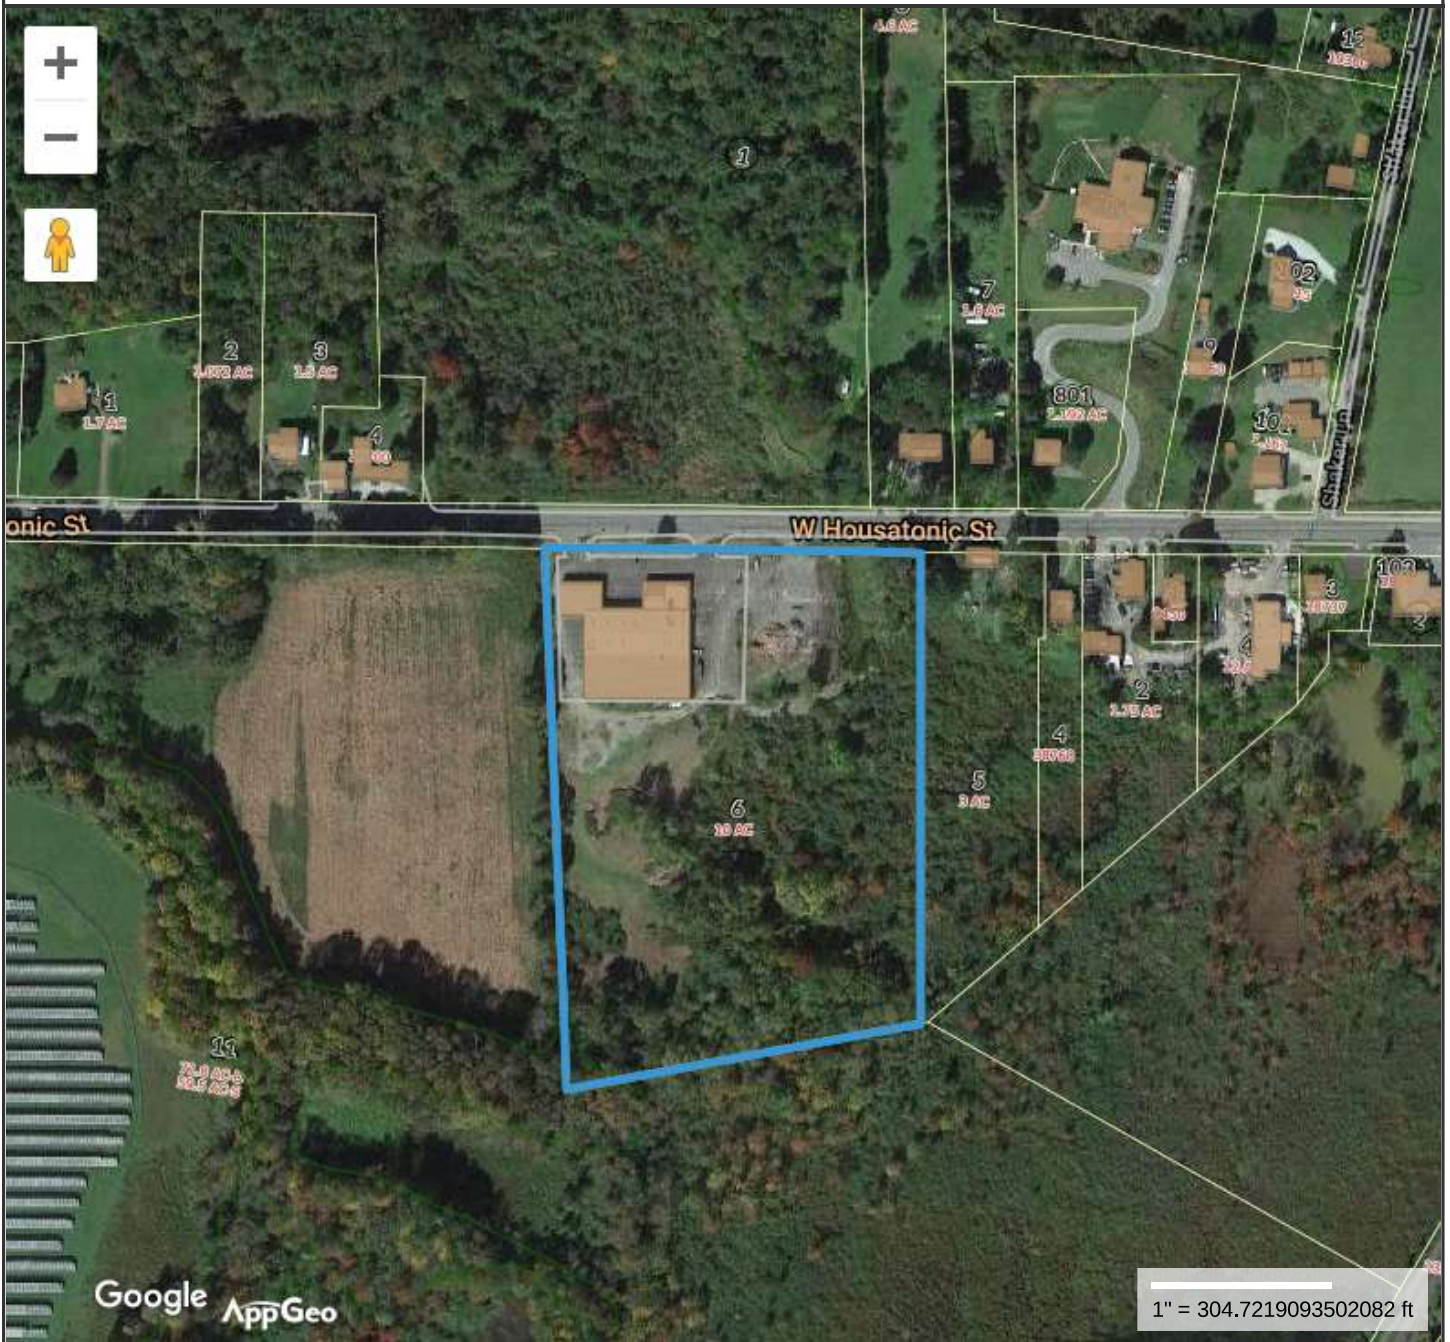

1685 W. Housatonic St.

Property Information

Property ID B030001006
Location 1685 W HOUSATONIC ST
Owner CITY OF PITTSFIELD

**MAP FOR REFERENCE ONLY
NOT A LEGAL DOCUMENT**

City of Pittsfield, MA makes no claims and no warranties, expressed or implied, concerning the validity or accuracy of the GIS data presented on this map.

Geometry updated 09/21/2021
Data updated 09/09/2022

Print map scale is approximate. Critical layout or measurement activities should not be done using this resource.