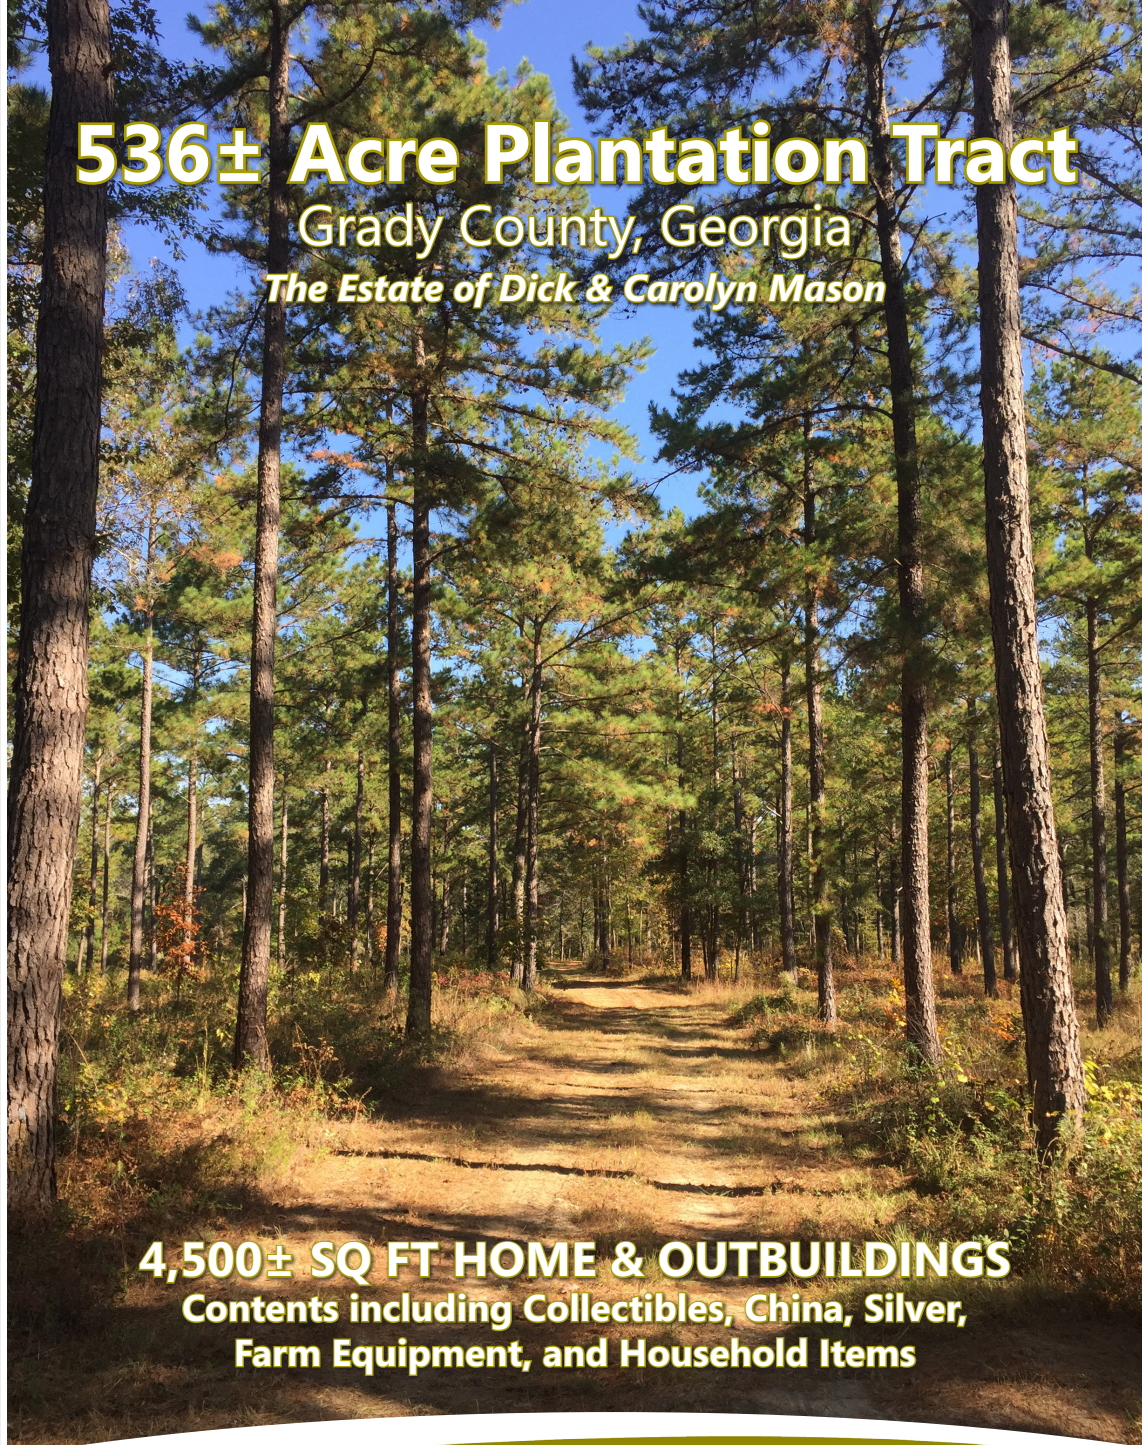

# 536± Acre Plantation Tract

Grady County, Georgia  
*The Estate of Dick & Carolyn Mason*

**4,500± SQ FT HOME & OUTBUILDINGS**  
Contents including Collectibles, China, Silver,  
Farm Equipment, and Household Items

# 536± Acre Plantation Tract

Grady County, Georgia

*The Estate of  
Dick & Carolyn Mason*

**The Right Size Property in the Right Location—YOU NAME THE PRICE!**

- Offering Divided and as a Whole
- Prime SW Georgia Hunting Land
- 4,500±SF Home & Outbuildings
- Mixed Natural Growth Mature Pine and Hardwood Stand
- Planted Longleaf Pine
- Extensive Interior Road System
- Over One Half Mile Frontage Along Big Tired Creek
- Abundant Game: Quail, Deer, Turkey, and Duck
- Three-Acre Lake and Waterfowl Flood Pond