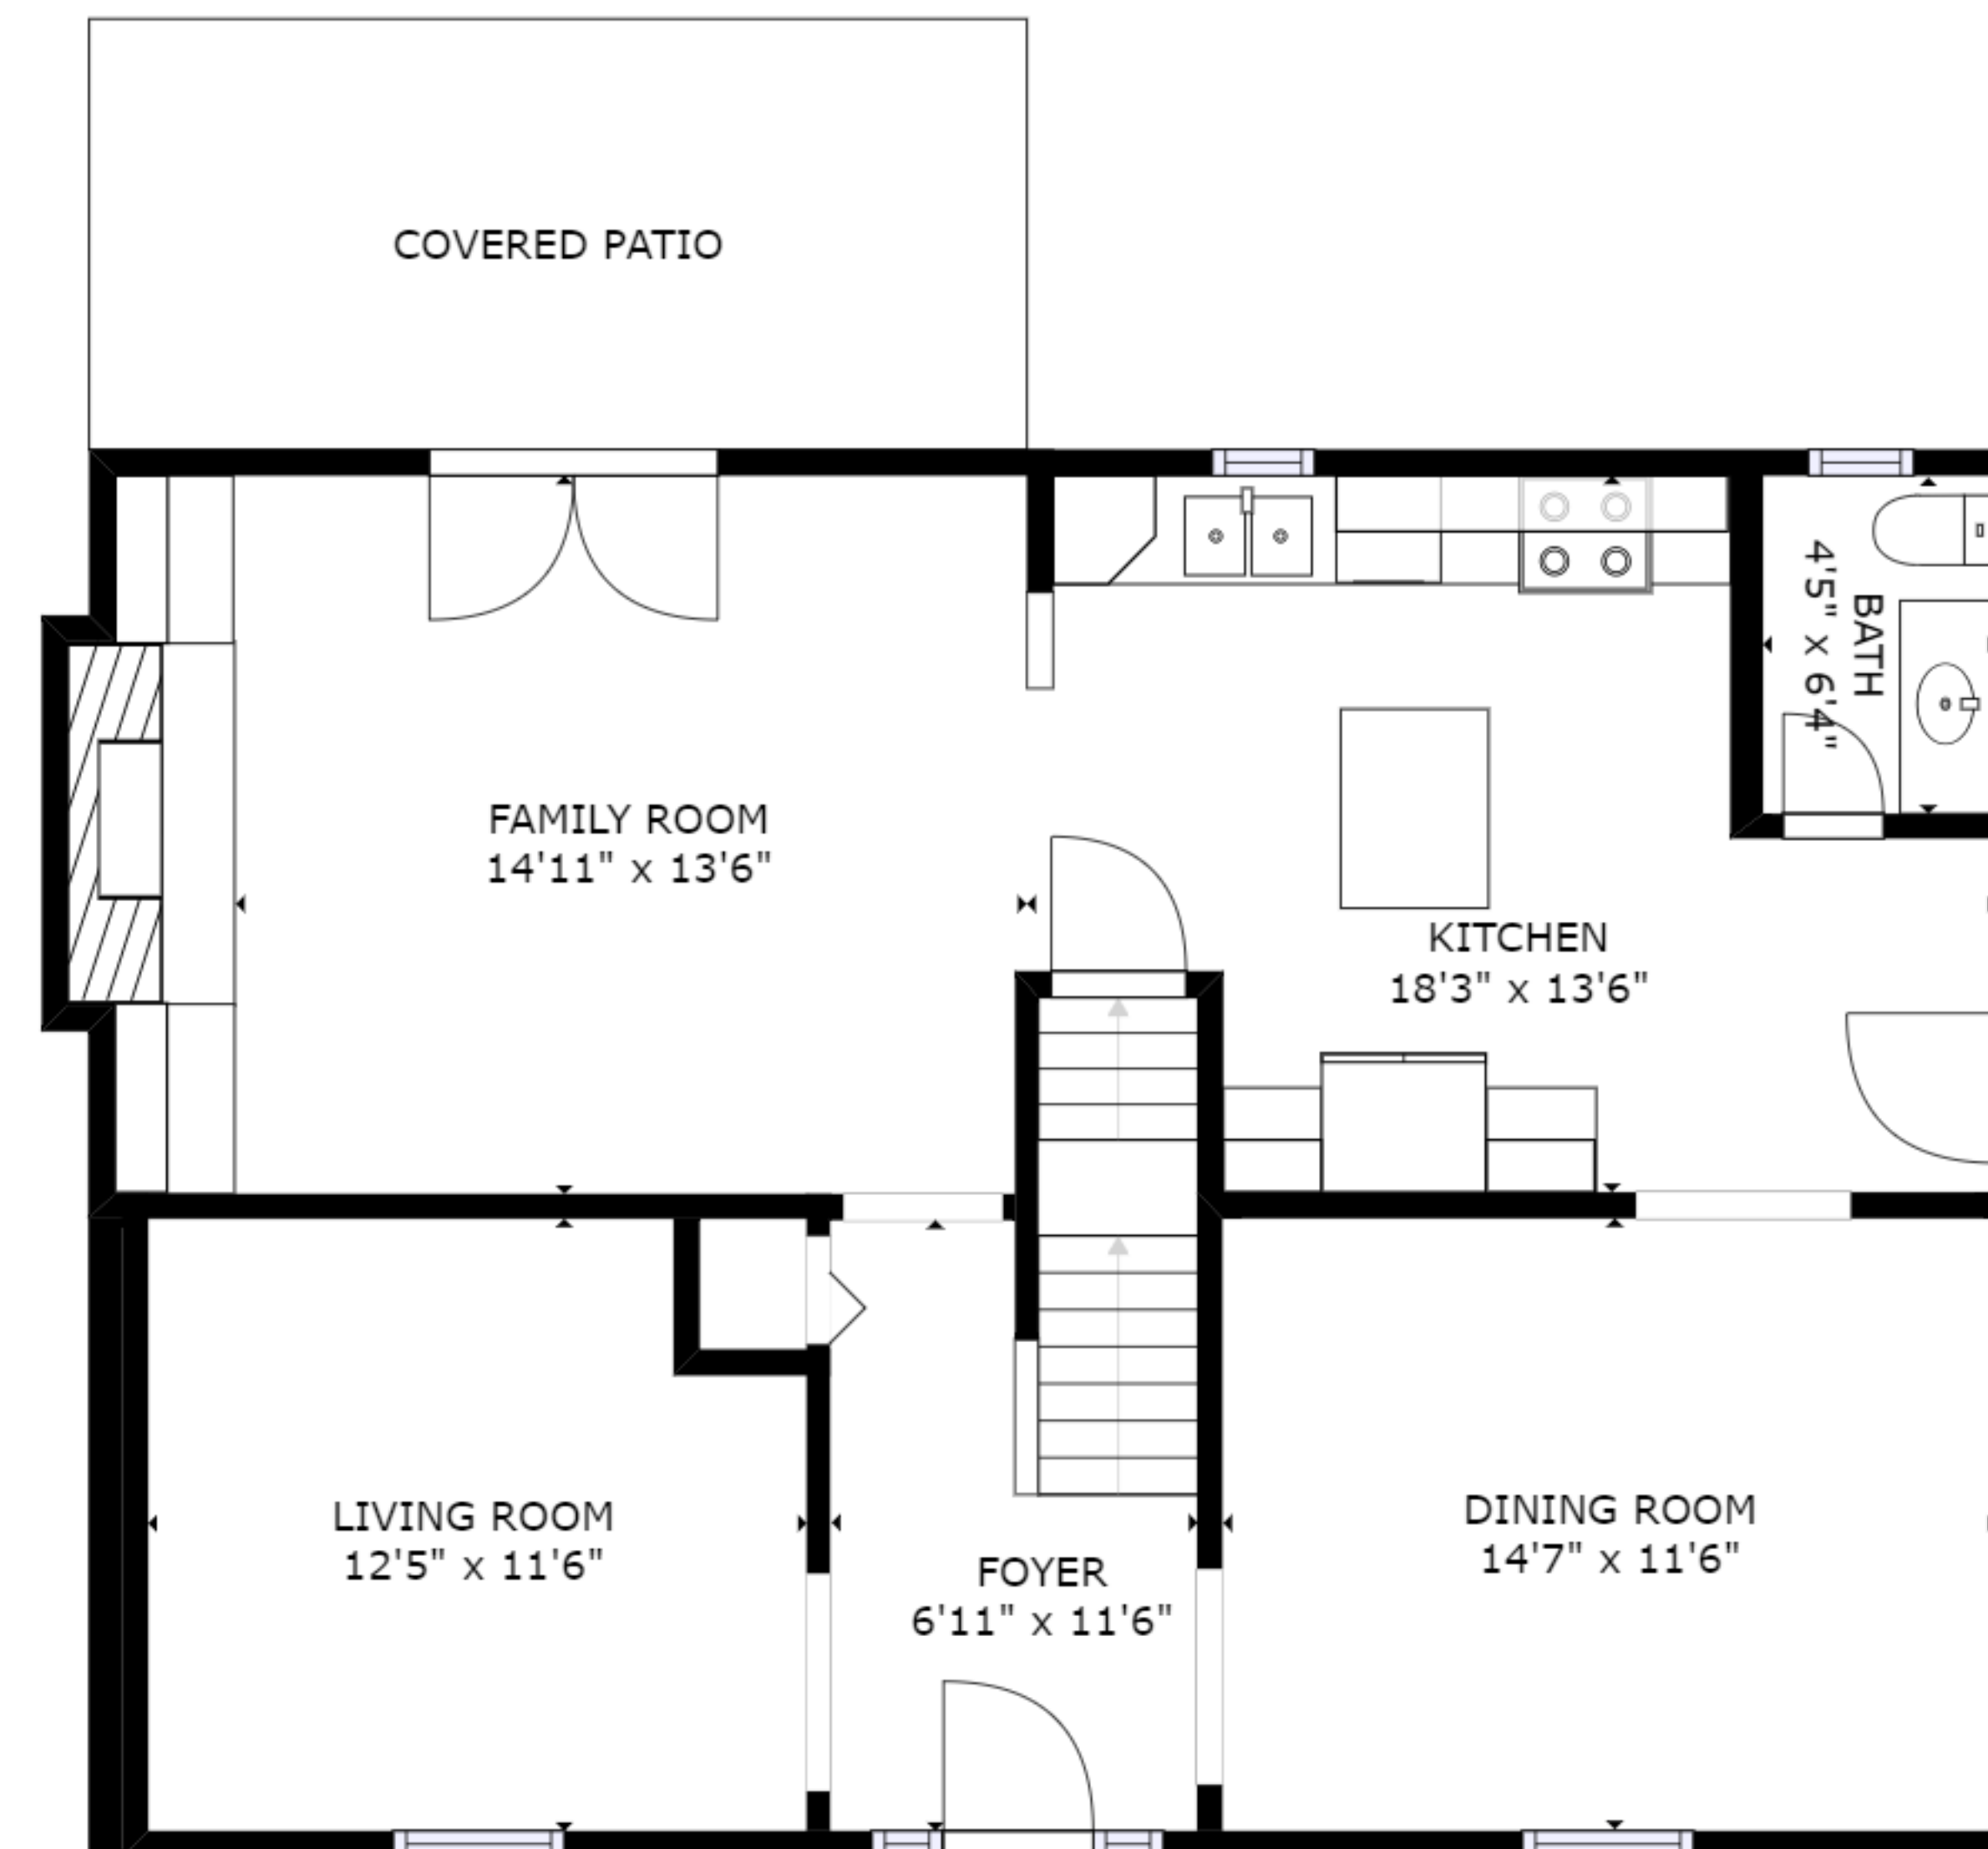

FLOOR 3

FLOOR 1

FLOOR 2

GROSS INTERNAL AREA  
 FLOOR 1: 879 sq. ft, FLOOR 2: 903 sq. ft  
 FLOOR 3: 891 sq. ft  
 TOTAL: 2673 sq. ft

SIZES AND DIMENSIONS ARE APPROXIMATE, ACTUAL MAY VARY.