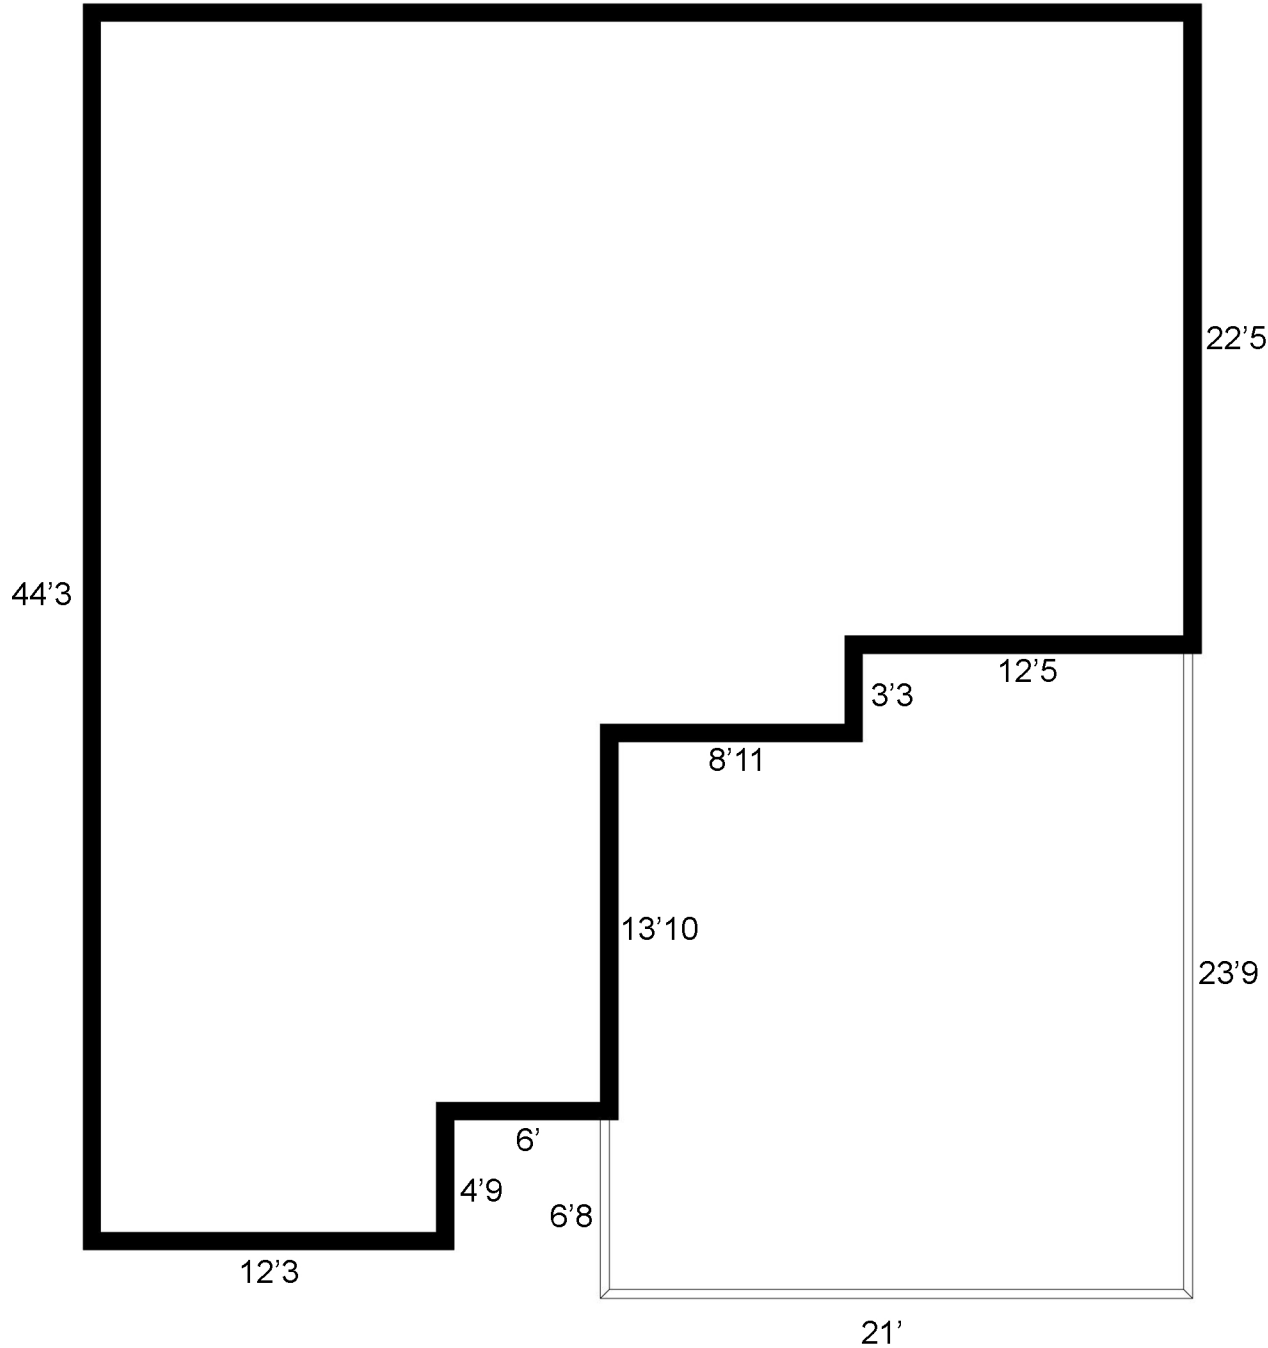

First Floor
39'7"

128 Stibbs Cross Road
 Mooresville, North Carolina

First Floor SqFt: 1287
Second Floor SqFt: 1733

Total Finished SqFt: 3020

Garage: 470