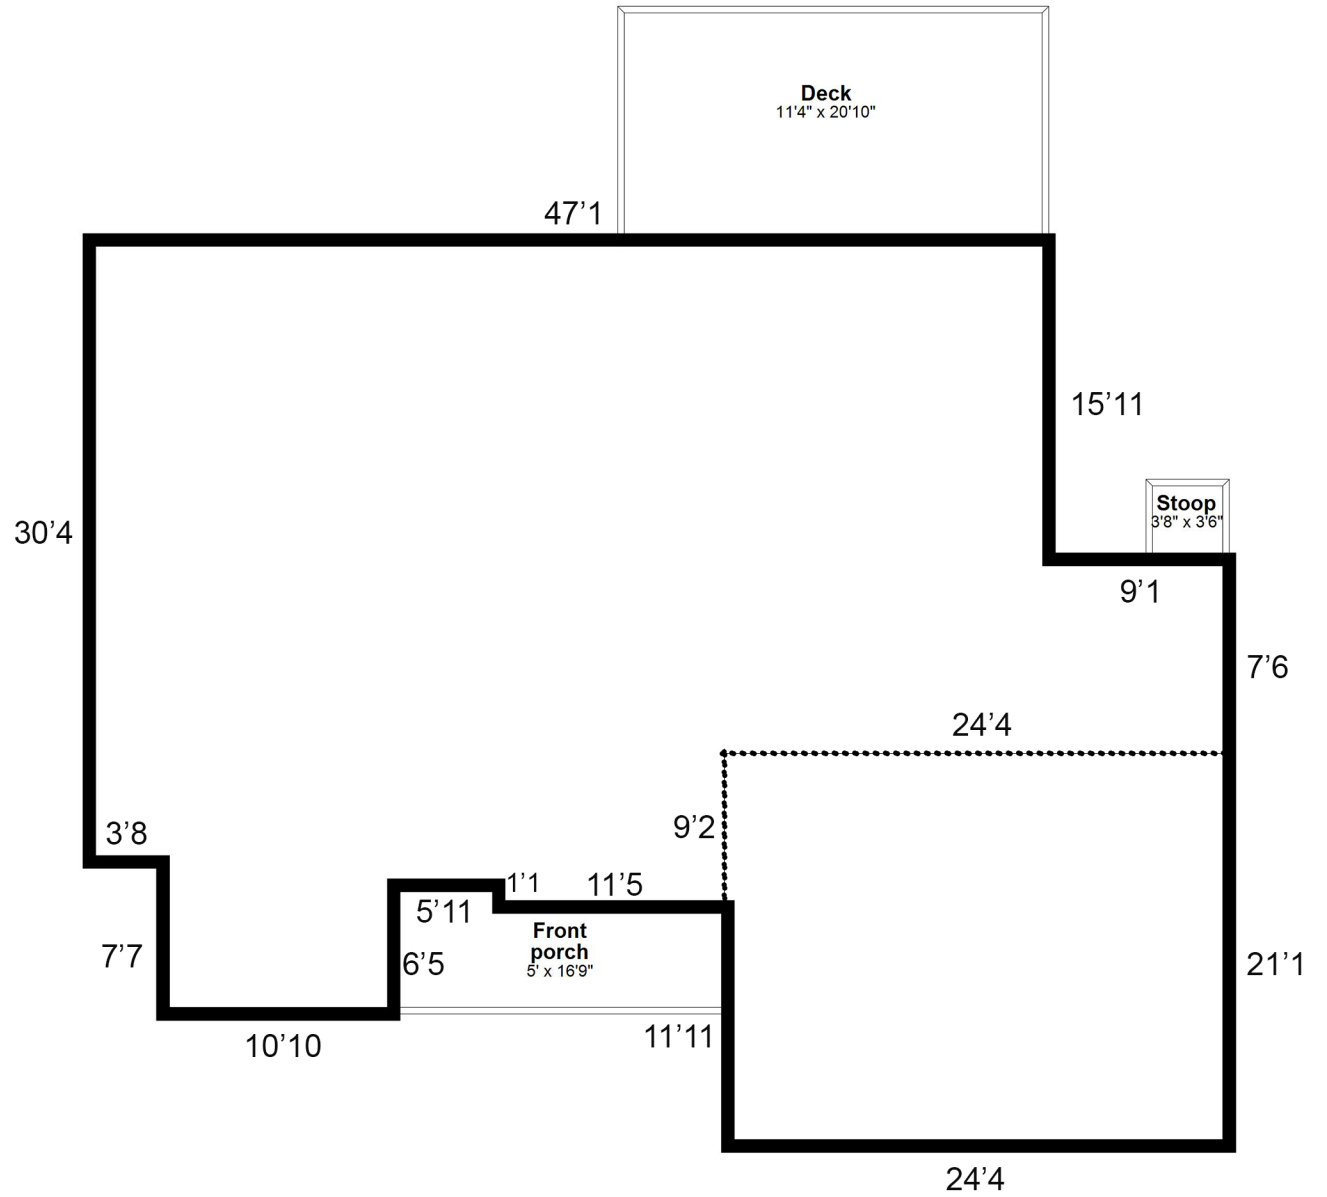

Ground Floor

206 Rhynehardt Road
Mocksville, North Carolina

First Floor SqFt: 1292
Second Floor SqFt: 848

Unfinished SqFt: 795