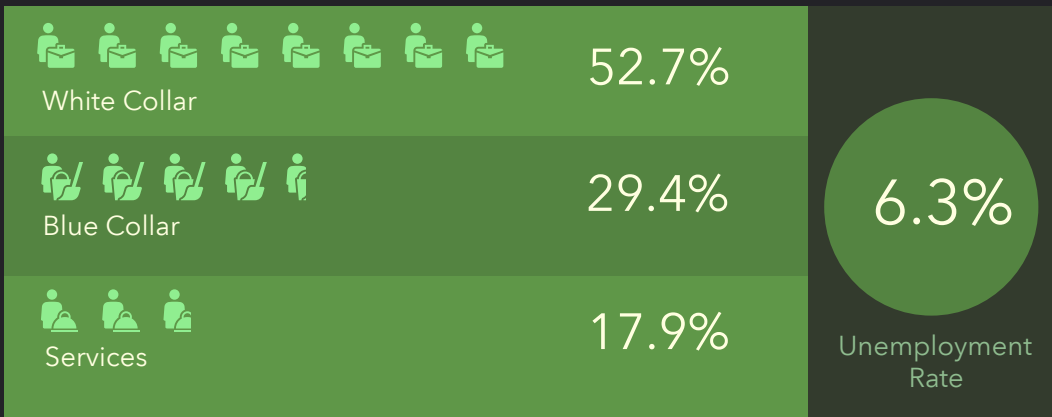

© 2023 Esri

DEMOGRAPHIC PROFILE

Absolute Auction

Ring of 3 miles

EDUCATION

EMPLOYMENT

INCOME

KEY FACTS