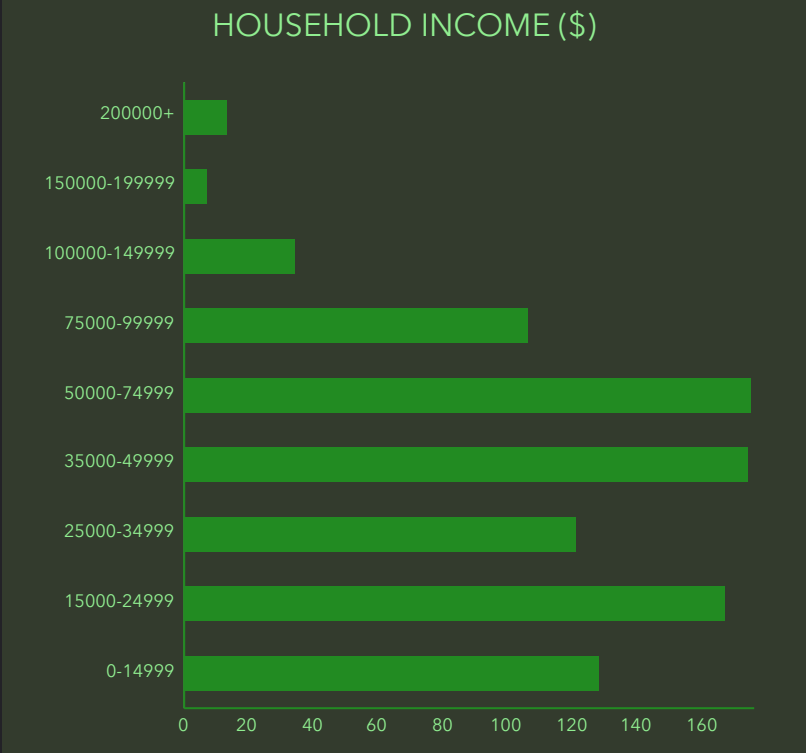

DEMOGRAPHIC PROFILE

Absolute Auction

Ring of 1 mile

EDUCATION

EMPLOYMENT

INCOME

KEY FACTS

Source: This infographic contains data provided by Esri (2023, 2028).

© 2023 Esri

DEMOGRAPHIC PROFILE

Absolute Auction

Ring of 3 miles

EDUCATION

EMPLOYMENT

INCOME

KEY FACTS