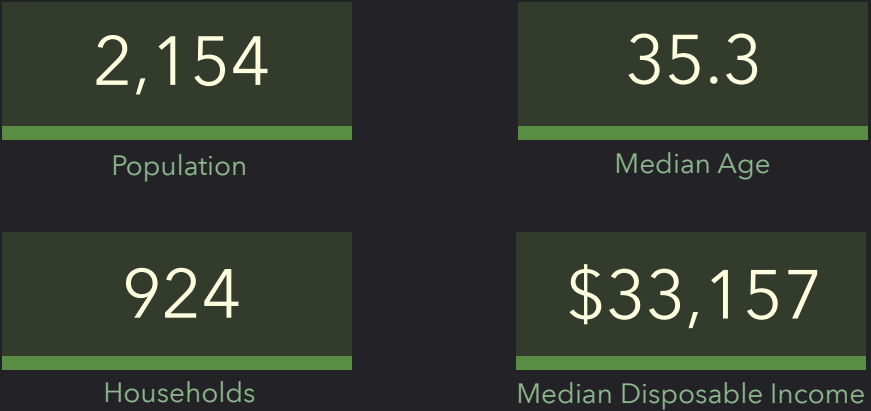

DEMOGRAPHIC PROFILE

Absolute Auction

Ring of 1 mile

EDUCATION

EMPLOYMENT

INCOME

KEY FACTS

Source: This infographic contains data provided by Esri (2023, 2028).

© 2023 Esri

DEMOGRAPHIC PROFILE

Absolute Auction

Ring of 3 miles

EDUCATION

EMPLOYMENT

INCOME

KEY FACTS