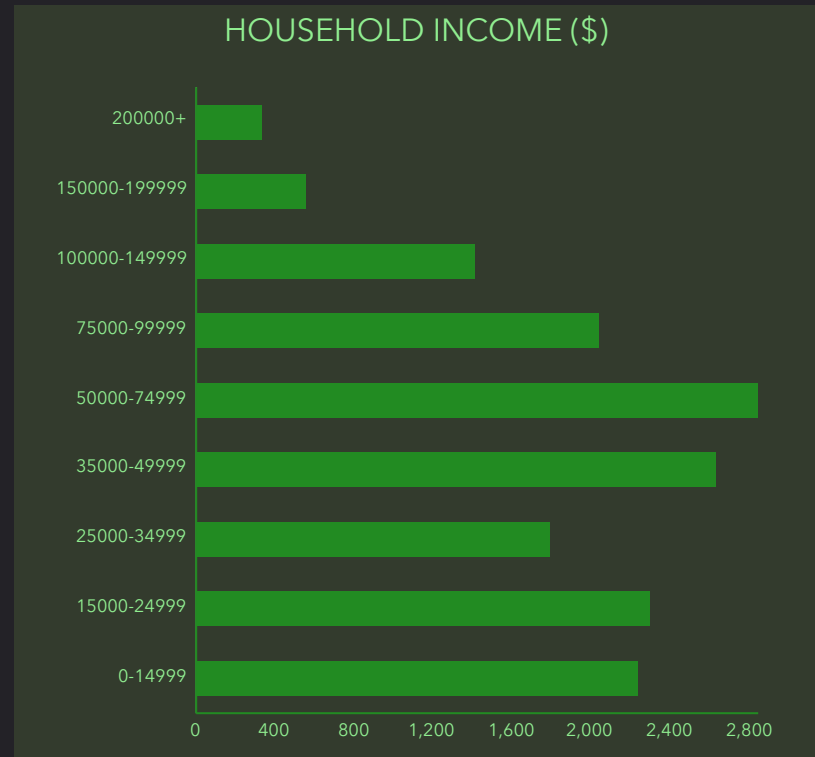

© 2023 Esri

DEMOGRAPHIC PROFILE

Absolute Auction

Ring of 3 miles

EDUCATION

EMPLOYMENT

INCOME

KEY FACTS

Source: This infographic contains data provided by Esri (2023, 2028).

© 2023 Esri

DEMOGRAPHIC PROFILE

Absolute Auction

Ring of 5 miles

Source: This infographic contains data provided by Esri (2023, 2028).

© 2023 Esri