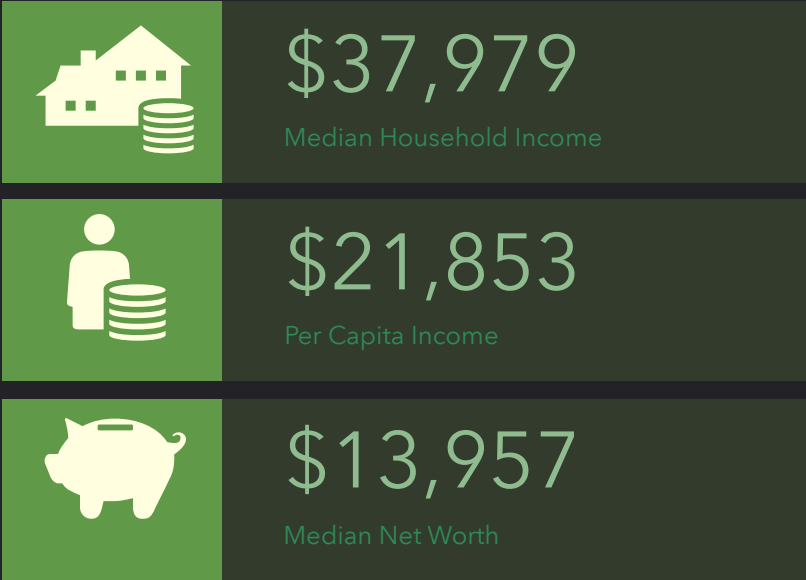

DEMOGRAPHIC PROFILE

Absolute Auction

Ring of 1 mile

EDUCATION

EMPLOYMENT

INCOME

KEY FACTS

Source: This infographic contains data provided by Esri (2023, 2028).

© 2023 Esri

DEMOGRAPHIC PROFILE

Absolute Auction

Ring of 3 miles

EDUCATION

EMPLOYMENT

INCOME

KEY FACTS