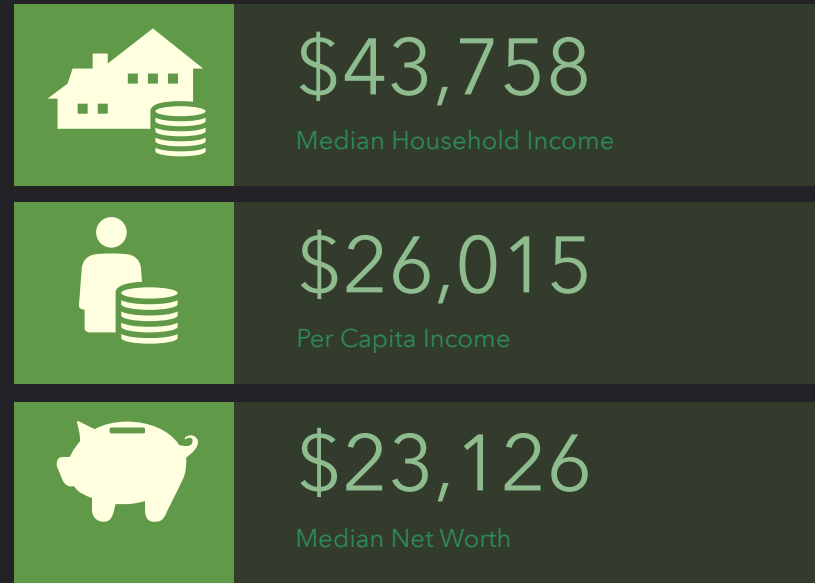

© 2023 Esri

DEMOGRAPHIC PROFILE

Absolute Auction

Ring of 3 miles

EDUCATION

EMPLOYMENT

INCOME

KEY FACTS

Source: This infographic contains data provided by Esri (2023, 2028).

© 2023 Esri

DEMOGRAPHIC PROFILE

Absolute Auction

Ring of 5 miles

Source: This infographic contains data provided by Esri (2023, 2028).

© 2023 Esri