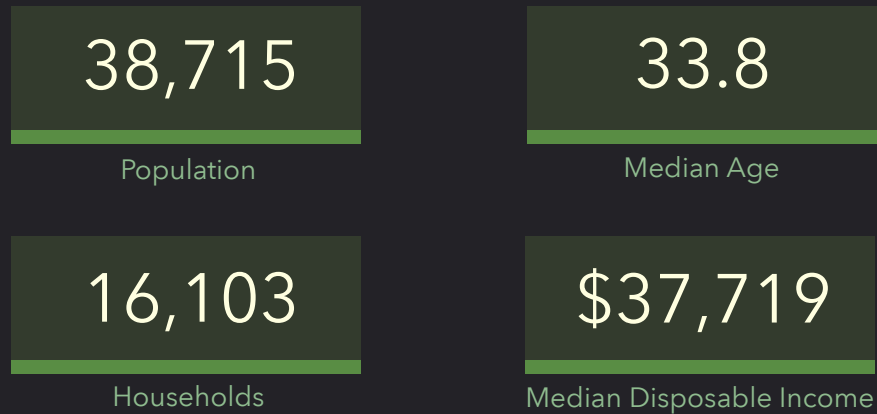

DEMOGRAPHIC PROFILE

Absolute Auction

Ring of 1 mile

EDUCATION

EMPLOYMENT

INCOME

KEY FACTS

Source: This infographic contains data provided by Esri (2023, 2028).

© 2023 Esri

DEMOGRAPHIC PROFILE

Absolute Auction

Ring of 3 miles

EDUCATION

EMPLOYMENT

INCOME

KEY FACTS

Source: This infographic contains data provided by Esri (2023, 2028).

© 2023 Esri

DEMOGRAPHIC PROFILE

Absolute Auction

Ring of 5 miles

Source: This infographic contains data provided by Esri (2023, 2028).

© 2023 Esri