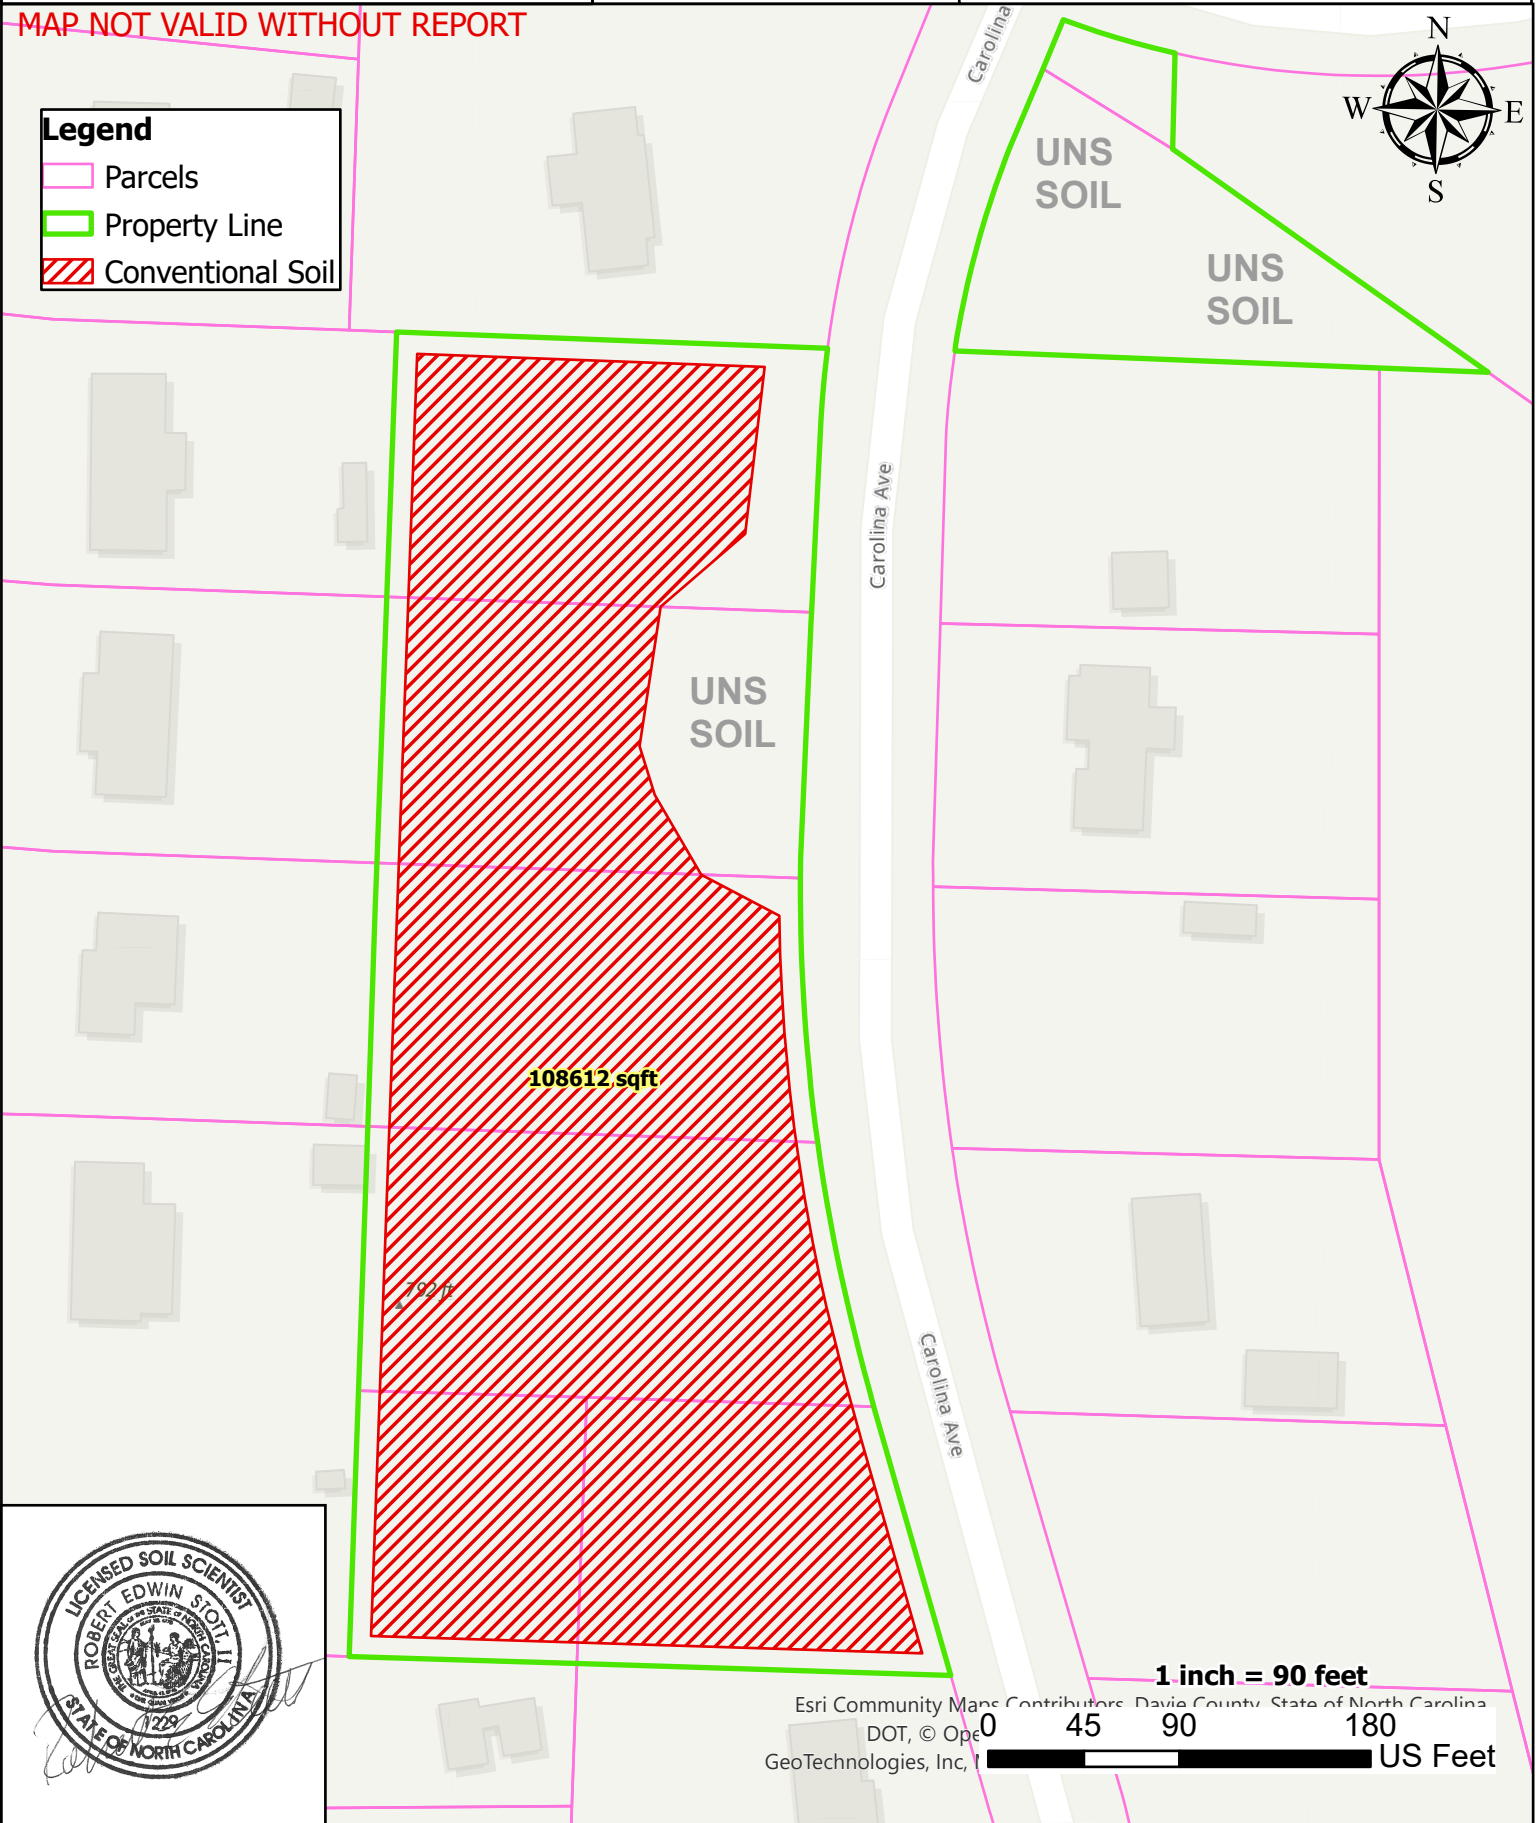

PIEDMONT ENVIRONMENTAL ASSOCIATES, P.A.

Soil Map - Carolina Ave

216 S. Swing Rd. Suite 1
Greensboro, NC 27409
piedmontsoil.com

Job# 4444
Date: 6/21/2023
Client: Laura Dinkins
County: Davie

MAP NOT VALID WITHOUT REPORT

Legend

- Parcels
- Property Line
- Conventional Soil

Esri Community Maps Contributors, Davie County, State of North Carolina
DOT, © OpenStreetMap contributors, GeoTechnologies, Inc., 0 45 90 180 US Feet