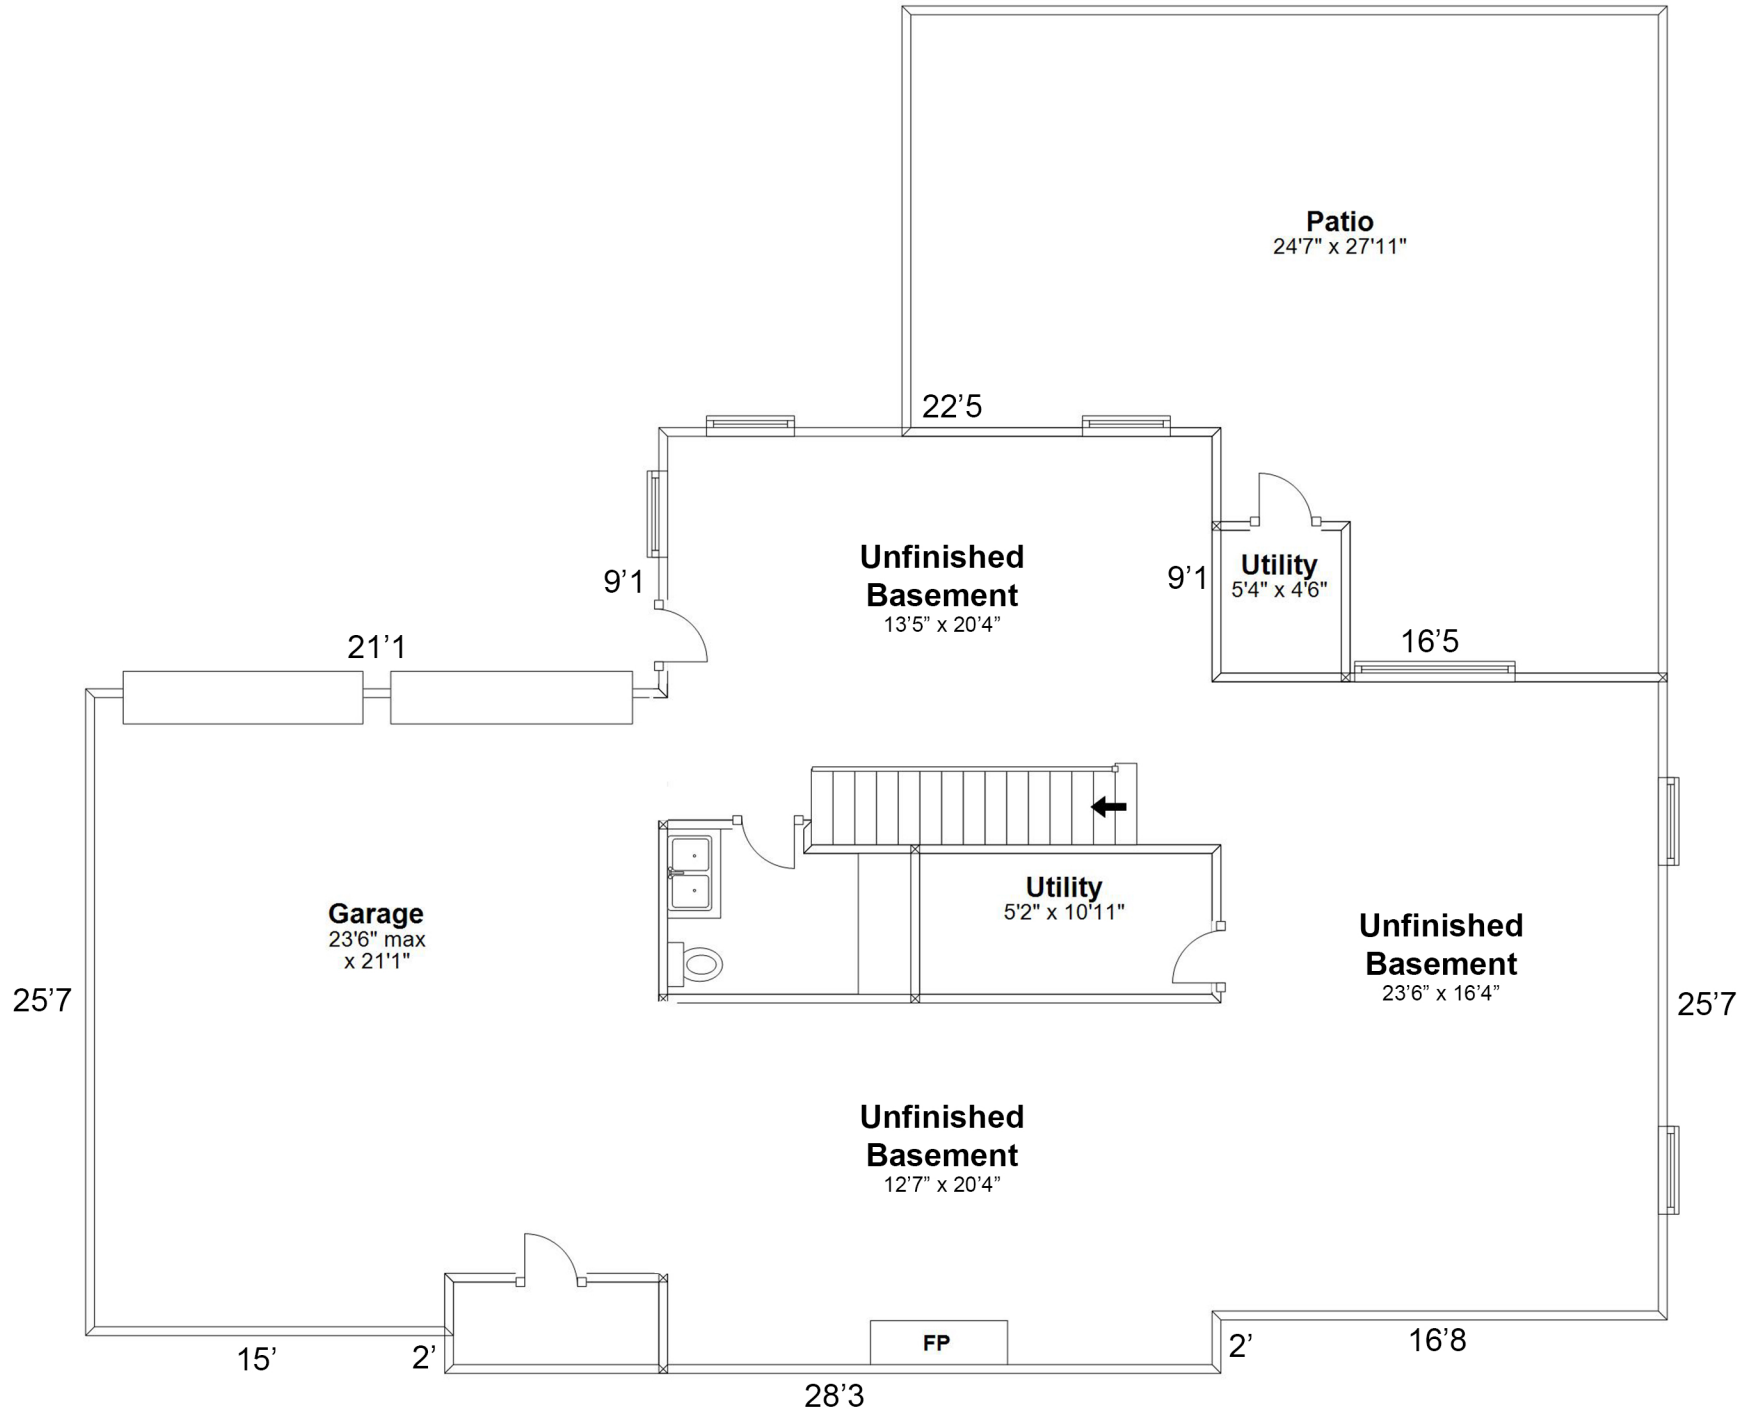

**Detached Garage**

First Floor: 1985  
Second Floor: 744

**Total: 2729**

**Outbuilding Attic**

**Storage/Workshop**  
18'3" x 39'5"

40'9"

18'3"

**Outbuilding**

**Covered,  
Open**  
13' x 40'9"

**Garage/Workshop**  
24'3" x 39'5"

**Garage/Workshop**  
23'2" x 39'5"

48'8"

40'9"

**Basement**

# 219 Farmland Road

Mocksville, North Carolina

First Floor SqFt: 2358

Second Floor SqFt: 442

**Total Finished SqFt: 2800**

Basement: 1794

**Second Floor**