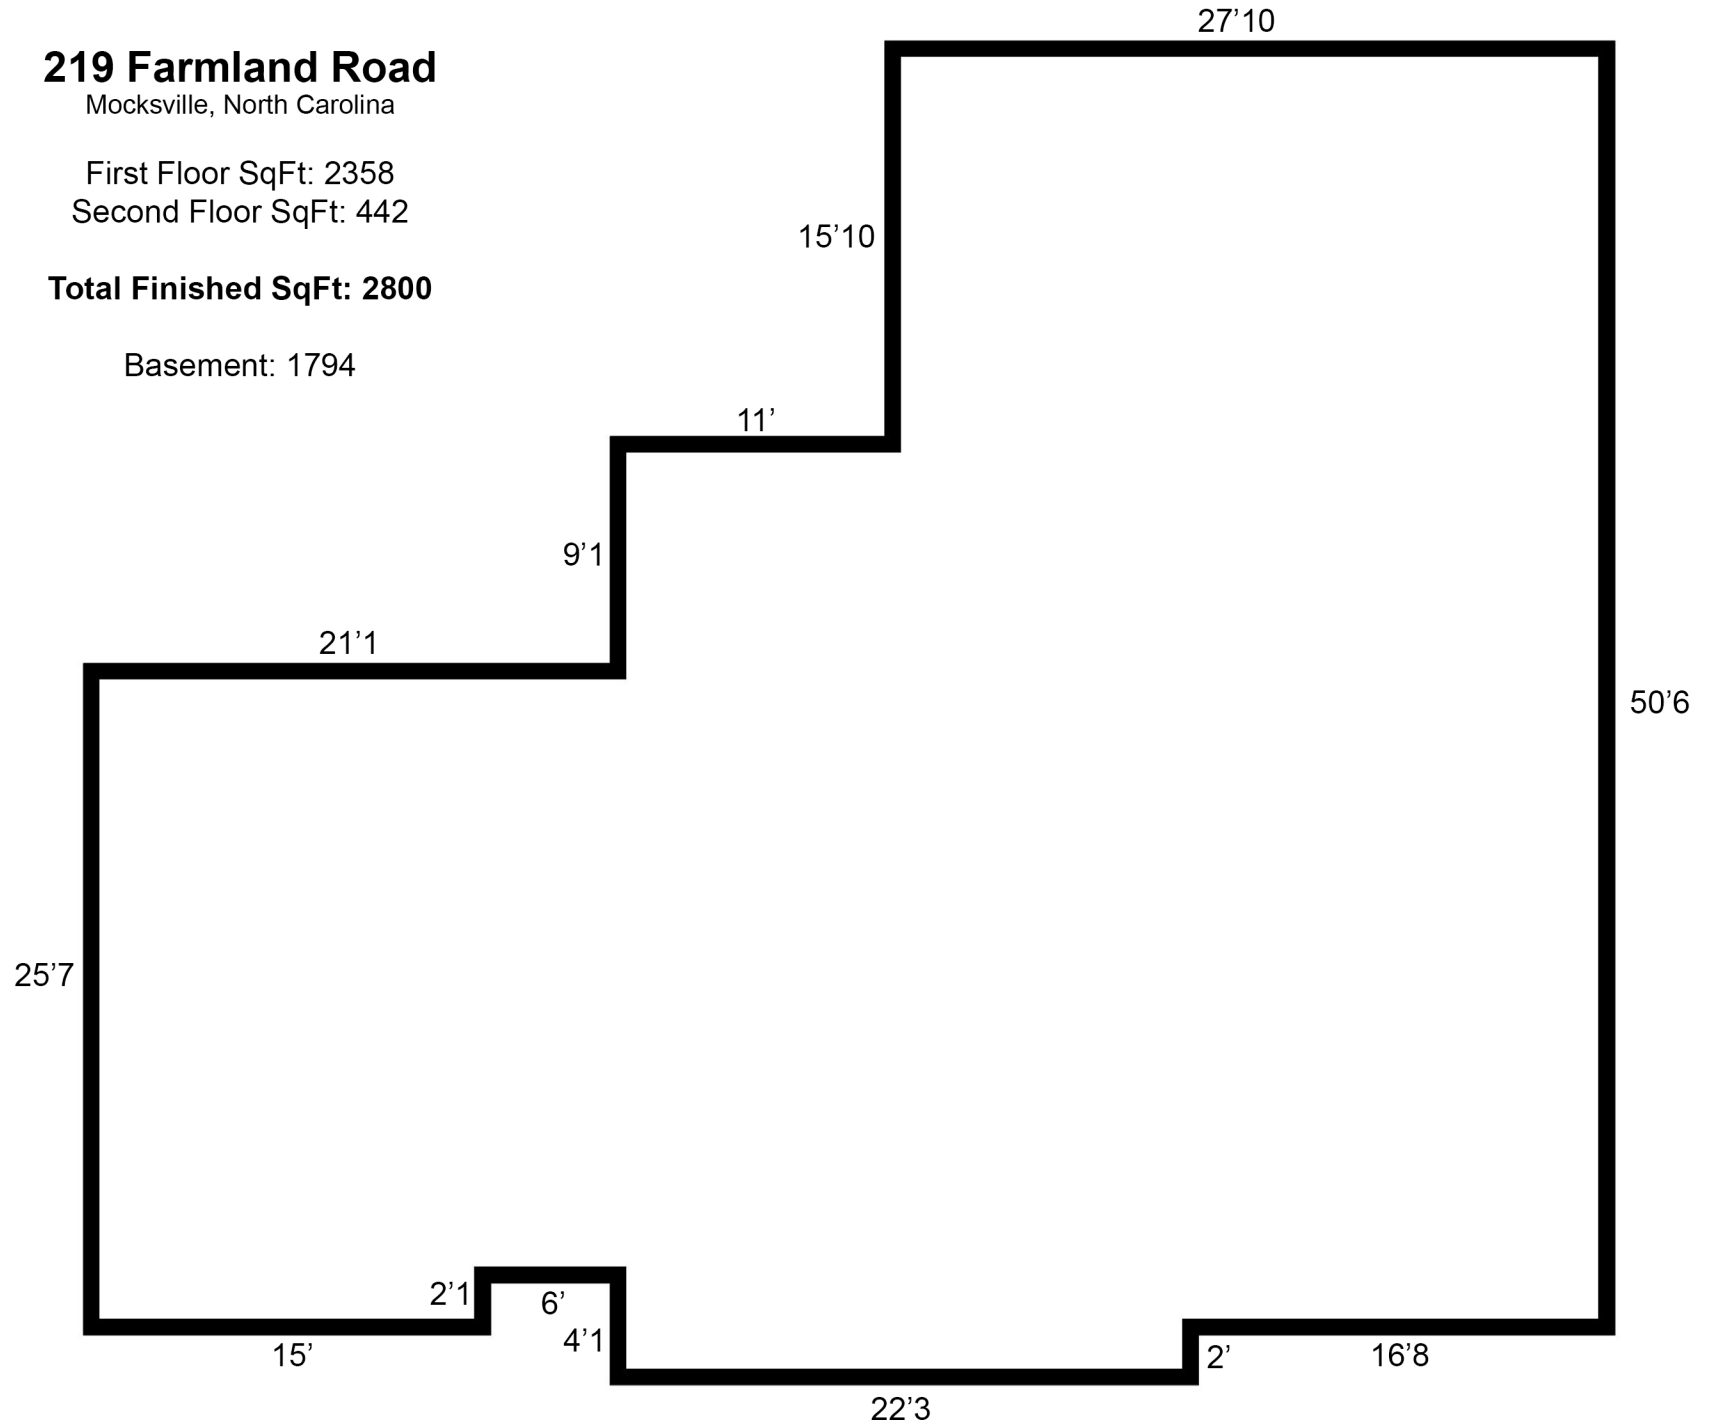

**Covered,  
Open**  
13' x 40'9"

**Garage/Workshop**  
24'3" x 39'5"

**Garage/Workshop**  
23'2" x 39'5"

48'8"

40'9"

**Basement**

# 219 Farmland Road

Mocksville, North Carolina

First Floor SqFt: 2358

Second Floor SqFt: 442

**Total Finished SqFt: 2800**

Basement: 1794

**Second Floor**