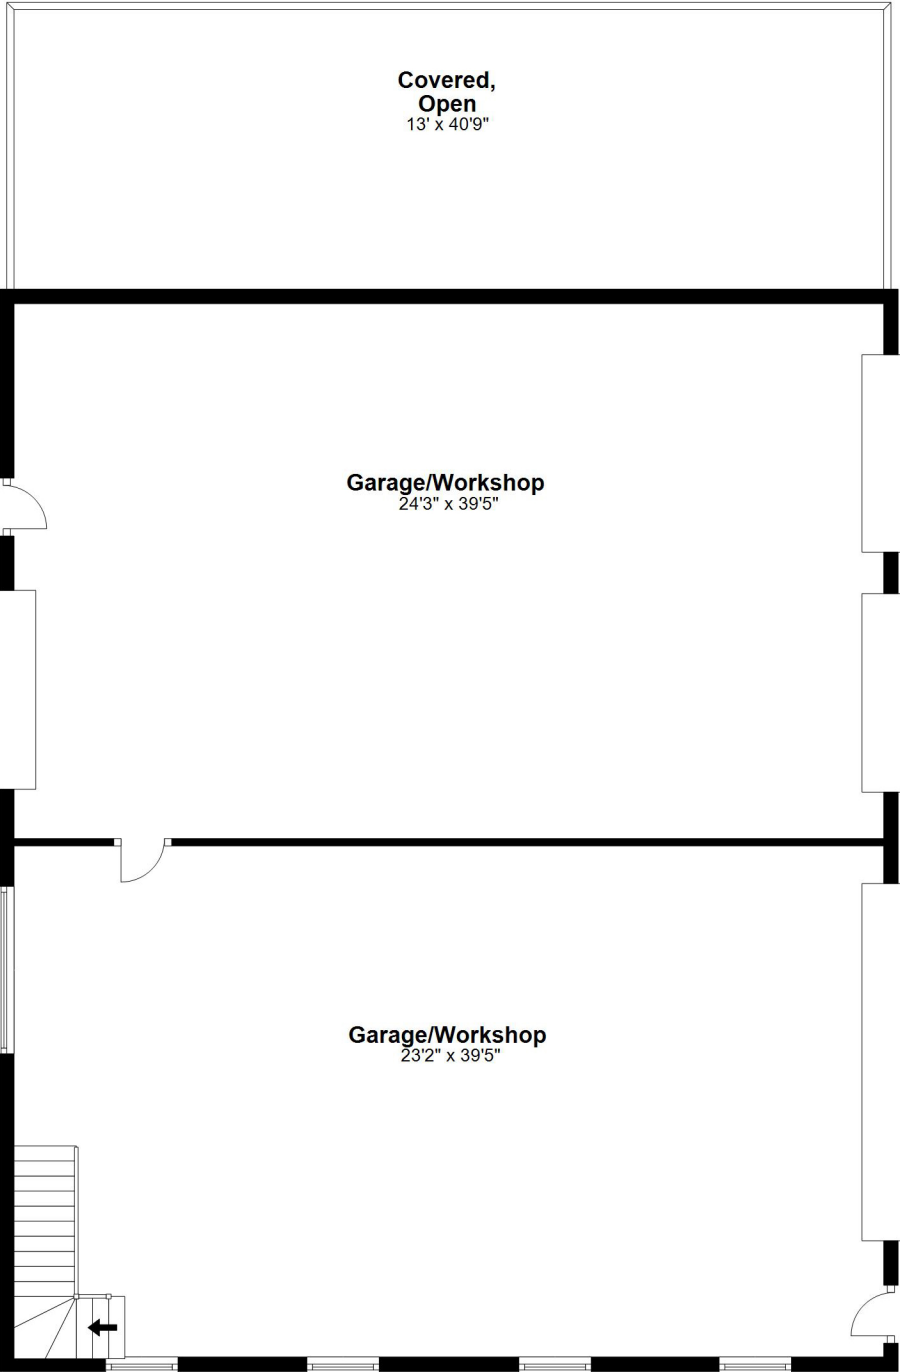

**Detached Garage**

First Floor: 1985  
Second Floor: 744

**Total: 2729**

**Outbuilding Attic**

**Storage/Workshop**  
18'3" x 39'5"

40'9"

18'3"

**Outbuilding**

**Covered,  
Open**  
13' x 40'9"

**Garage/Workshop**  
24'3" x 39'5"

**Garage/Workshop**  
23'2" x 39'5"

48'8"

40'9"

**Basement**

# 219 Farmland Road

Mocksville, North Carolina

First Floor SqFt: 2358

Second Floor SqFt: 442

**Total Finished SqFt: 2800**

Basement: 1794

**Second Floor**