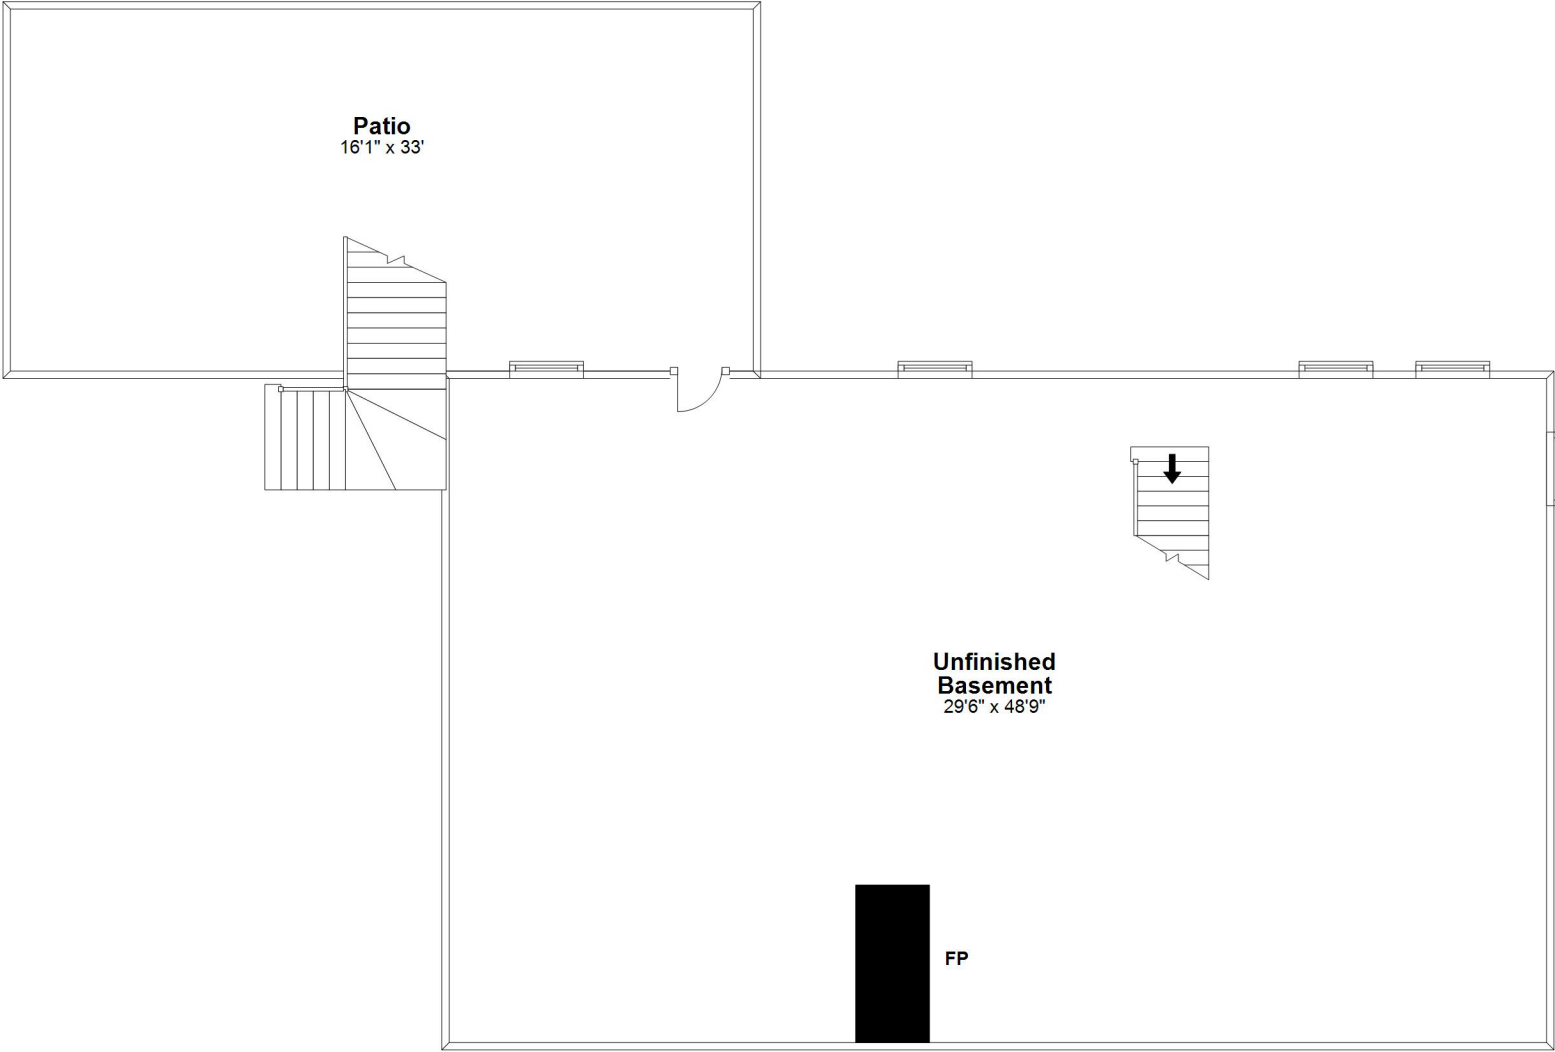

Basement

Patio
16'1" x 33'

**Unfinished
Basement**
29'6" x 48'9"

FP