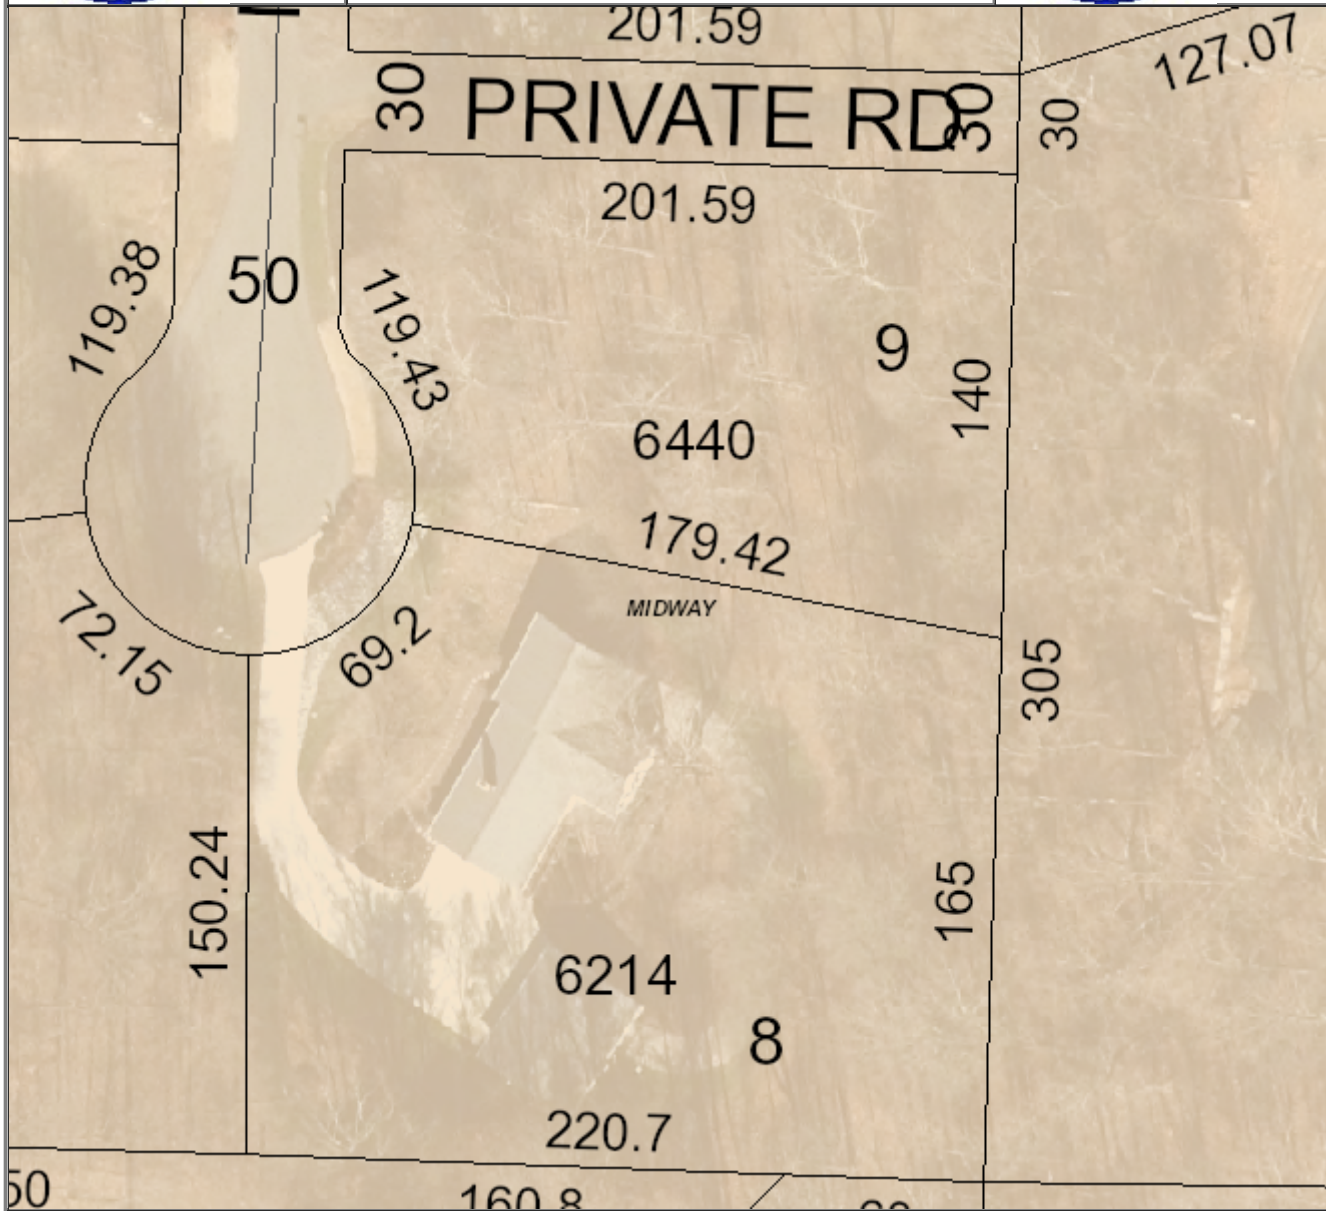

# Davidson County GIS

Aerial

1 inch = 58 feet

The information contained on this map does not replace information that may be obtained by consulting the official source of the information. In no event shall Davidson County, NC or the consultants of Davidson County, NC be liable for any damages, direct or consequential, from the use of the information contained on this map.