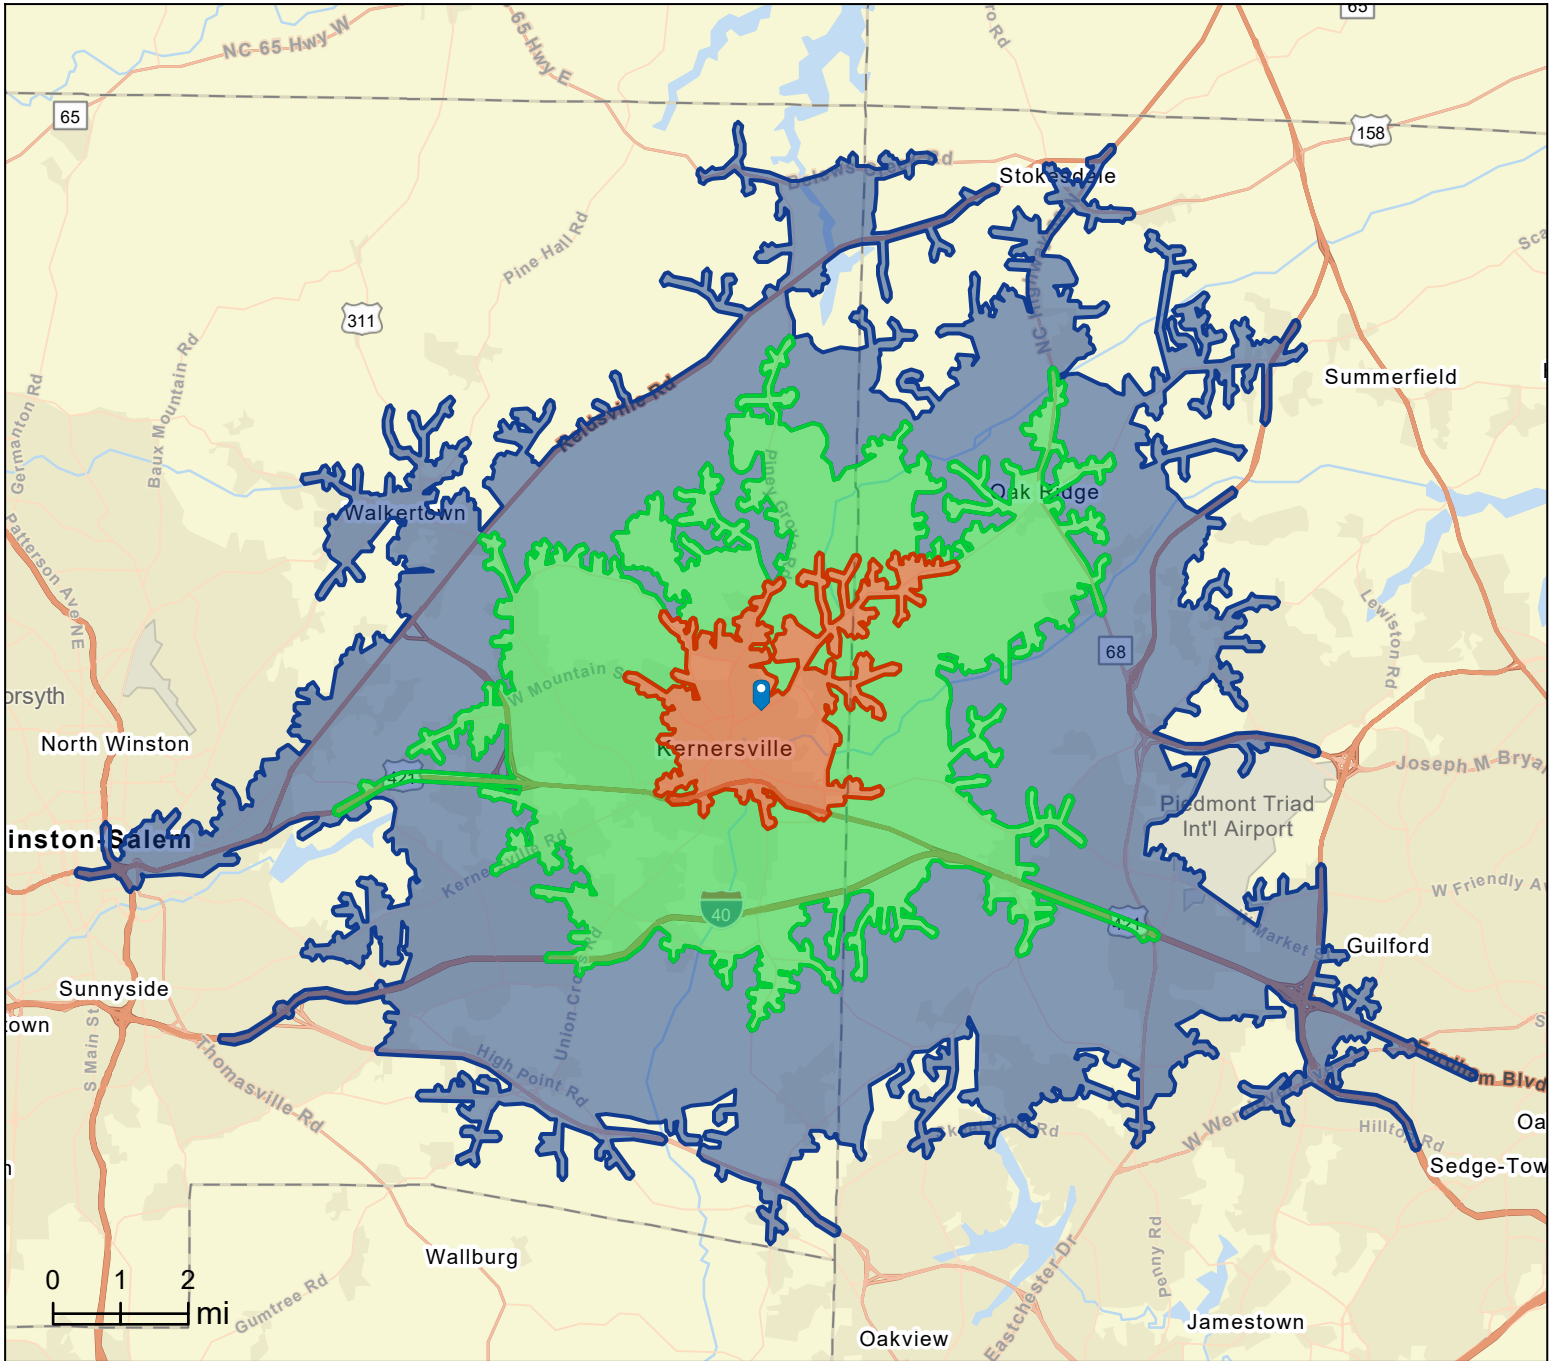

# Site Details Map

645 N Main St  
 645 N Main St, Kernersville, North Carolina, 27284  
 Drive Time Bands: 0-5, 5-10, 10-15 minute radii

Site Details Map  
 Latitude: 36.12839  
 Longitude: -80.06274

**This site is located in:**

**City:** Kernersville  
**County:** Forsyth County  
**State:** North Carolina  
**ZIP Code:** 27284  
**Census Tract:** 37067003108  
**Census Block Group:** 370670031082  
**CBSA:** Winston-Salem, NC Metropolitan Statistical Area