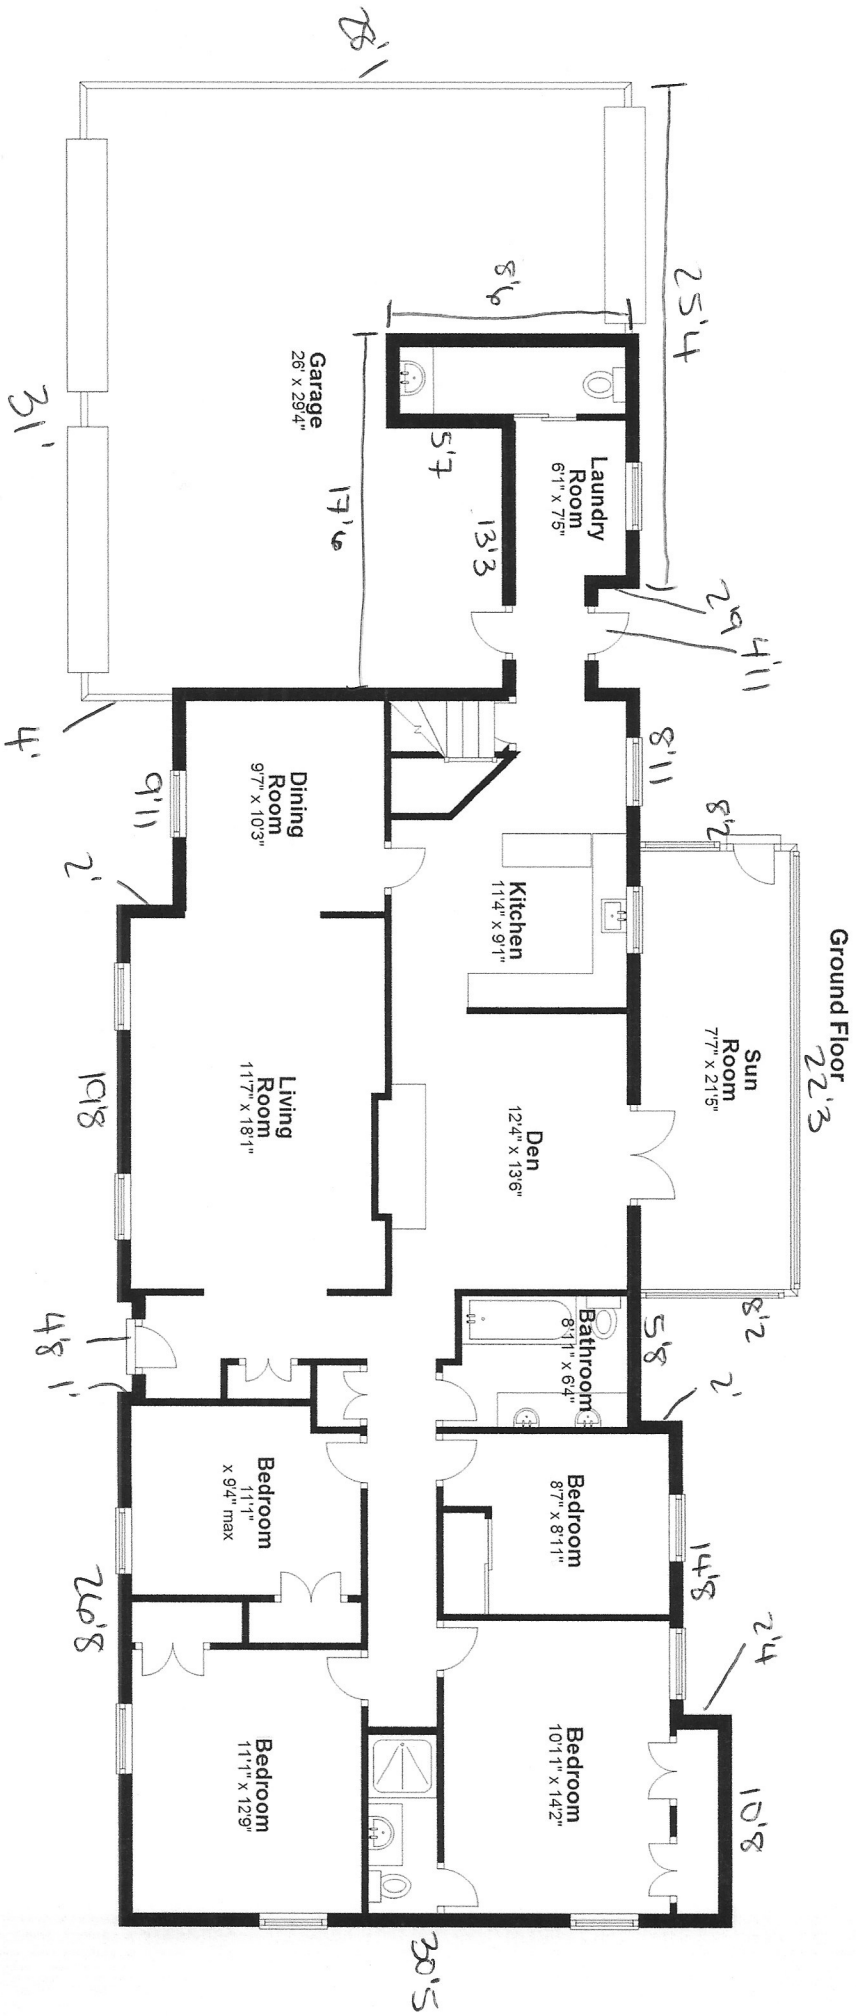

717 Longbow Rd

Main level: 1887 sq ft

Basement: 844 sq ft

Total heated: 2731 sq ft

Basement