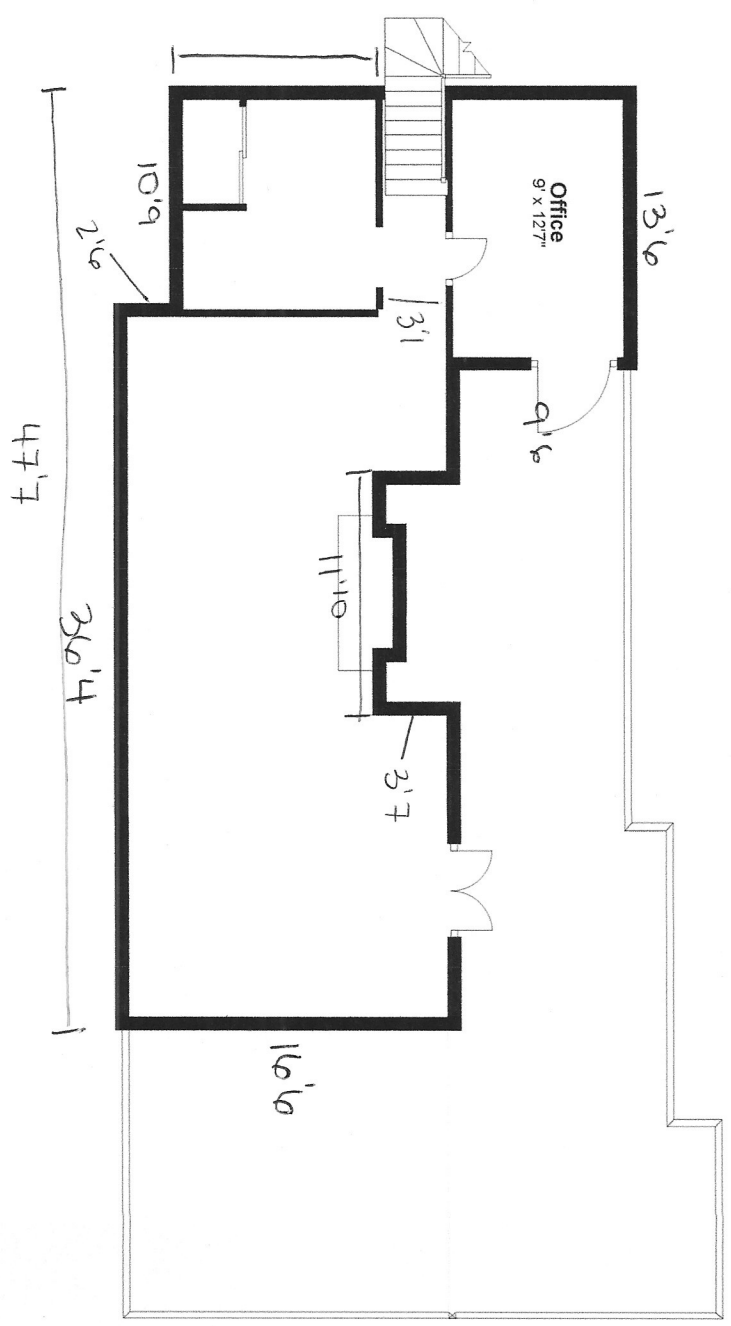

717 Longbow Rd

Main level: 1887 sq ft

Basement: 844 sq ft

Total heated: 2731 sq ft

Basement