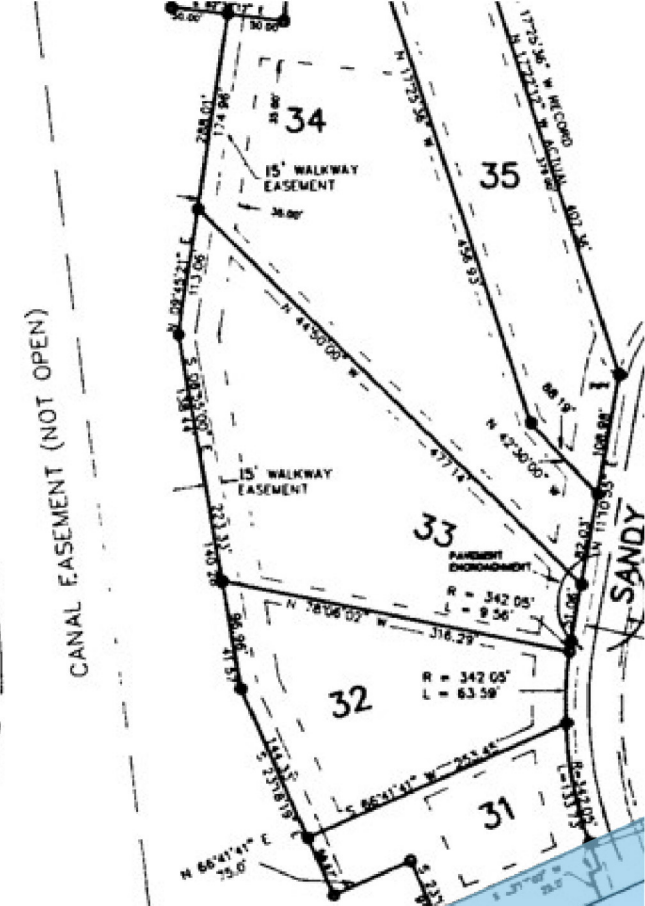

UNLESS OTHERWISE NOTED.

BAYOU ST. JOHN

PARCEL "A"
ONO KEYS
RECORDED ● SLIDE 1185A

IDENTIFIED WITH "S" ARE TO BE USED
T SLIPS FOR THE CORRESPONDING LOT
S IN LOT 27 CORRESPONDING BOAT
LOT 27S

PN FOUND
(CA-00137-LS)
MSE NOTED

ONO ISLAND SUBDIVISION UNIT THIRTEEN (REC. ON SLIDE 1144 B)

TURTLE KEY SUBDIVISION