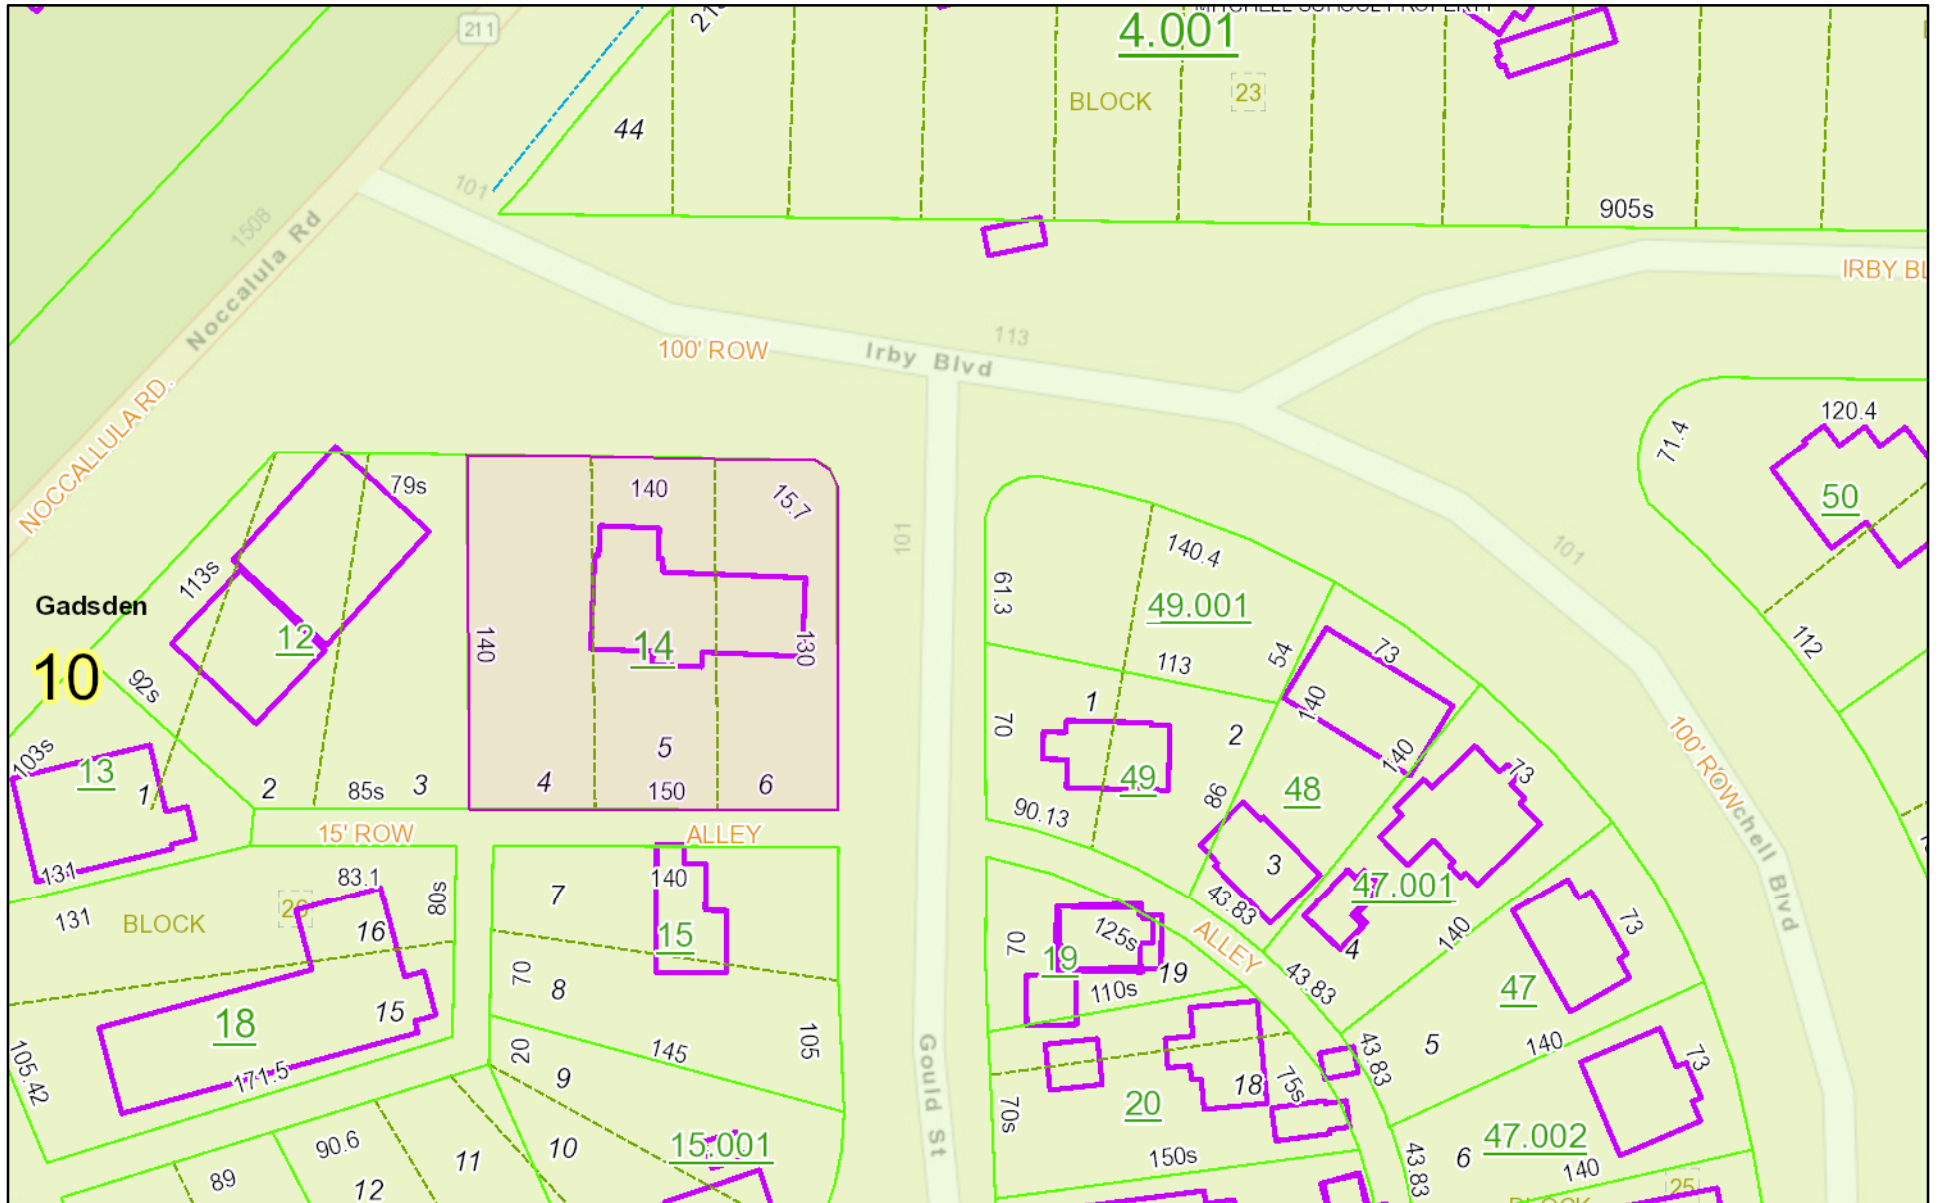

Viewer Map

June 22, 2022

polygonLayer

Override 1

graphicsLayer1

— Leader Line

— Landmark Line

Sources: Esri, HERE, Garmin, USGS, Intermap, INCREMENT P, NRCan, Esri Japan, METI, Esri China (Hong Kong), Esri Korea, Esri (Thailand),

Viewer Map

June 22, 2022

polygonLayer

Override 1

graphicsLayer1

Leader Line

Landmark Line

1:2,257

0 0.0175 0.035 0.07 mi

0 0.03 0.06 0.12 km

Sources: Esri, HERE, Garmin, USGS, Intermap, INCREMENT P, NRCan, Esri Japan, METI, Esri China (Hong Kong), Esri Korea, Esri (Thailand),