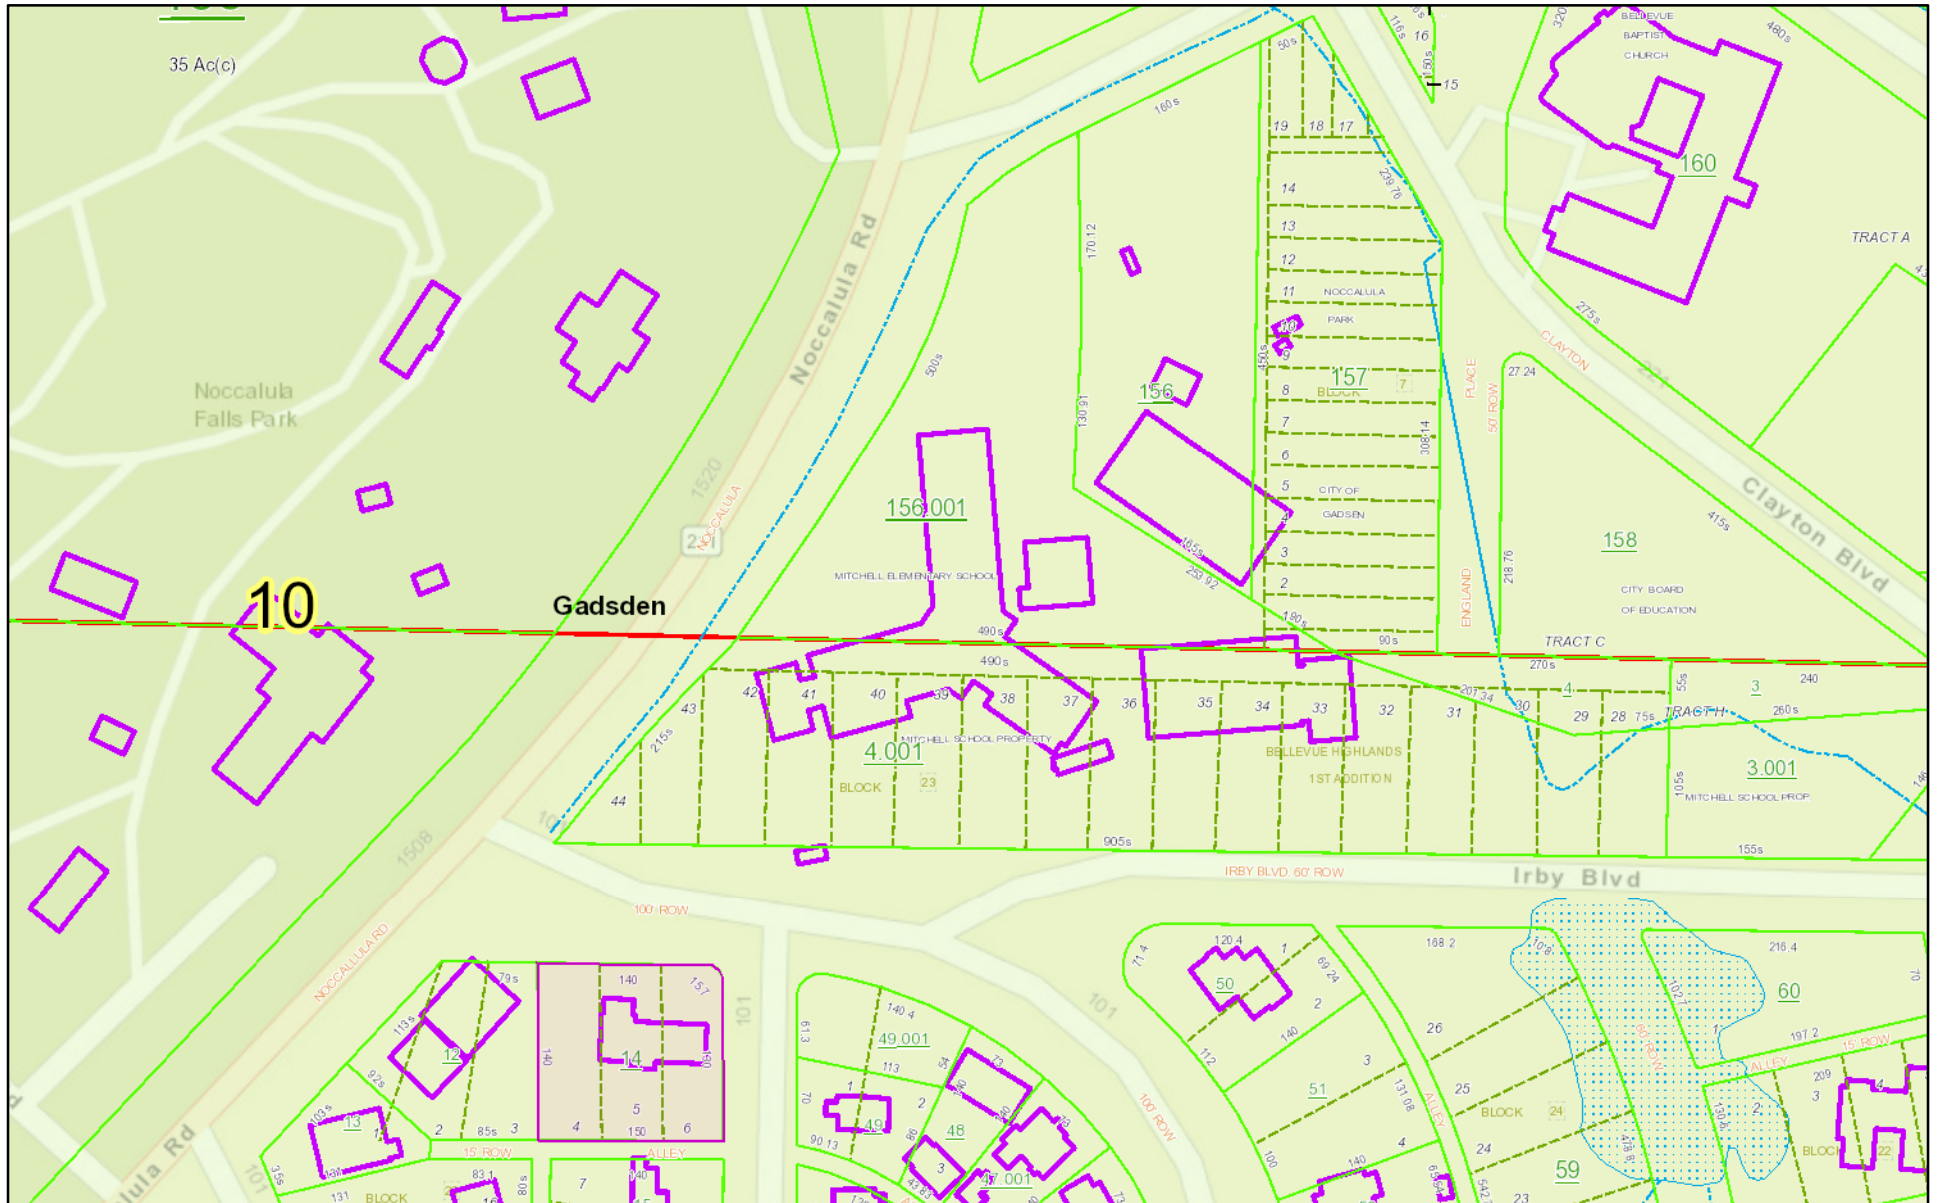

Viewer Map

June 22, 2022

polygonLayer

Override 1

graphicsLayer1

— Leader Line

— Landmark Line

Sources: Esri, HERE, Garmin, USGS, Intermap, INCREMENT P, NRCan, Esri Japan, METI, Esri China (Hong Kong), Esri Korea, Esri (Thailand),

Viewer Map

June 22, 2022

polygonLayer

Override 1

graphicsLayer1

Leader Line

Landmark Line

1:2,257

0 0.0175 0.035 0.07 mi

0 0.03 0.06 0.12 km

Sources: Esri, HERE, Garmin, USGS, Intermap, INCREMENT P, NRCan, Esri Japan, METI, Esri China (Hong Kong), Esri Korea, Esri (Thailand),