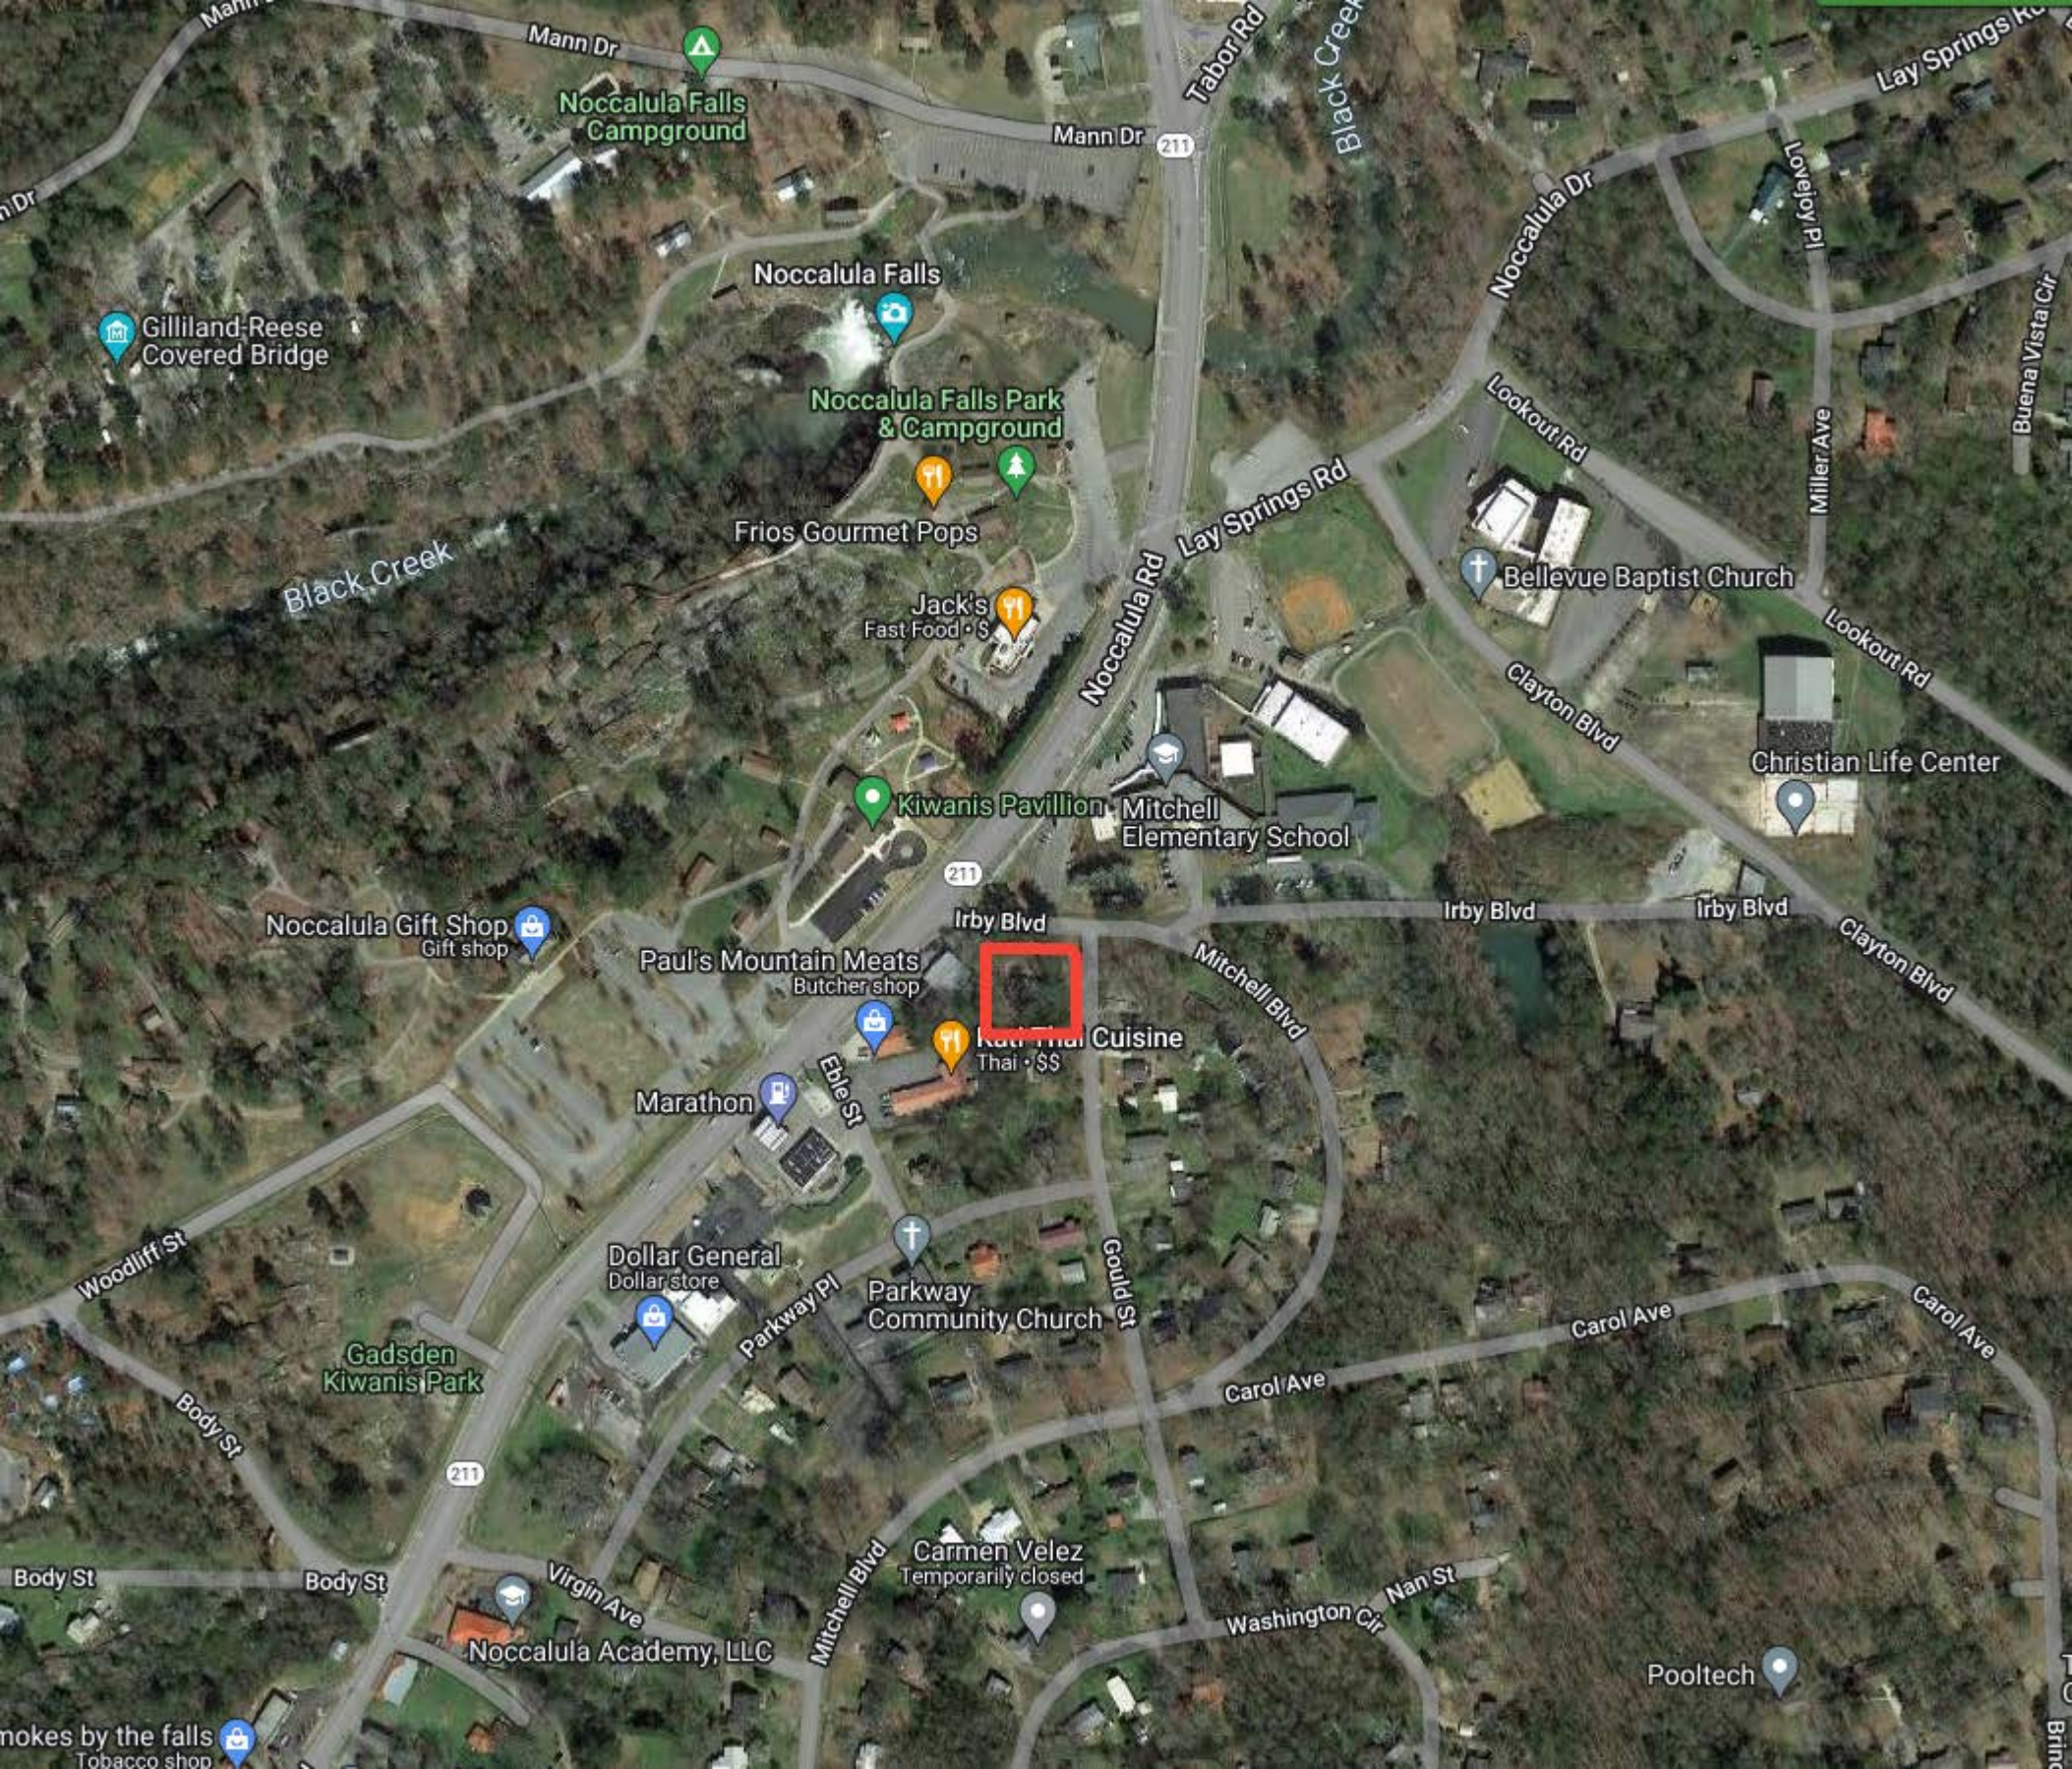

Campground

Jacks

Noccalula Falls Park

Mitchell Elementary

Thai Cuisine
Marathon Fuel

Blackstone Pizza
Dollar General

Nocalula Falls Campground

Nocalula Falls

Nocalula Falls Park & Campground

Frios Gourmet Pops

Jack's Fast Food

Kiwanis Pavillion

Mitchell Elementary School

Bellevue Baptist Church

Christian Life Center

Nocalula Gift Shop
Gift shop

Mitchell Blvd

Paul's Mountain Meats Butcher shop

Kati Thai Cuisine Thai · \$\$

Eble St

Marathon

Mitchell Blvd

Nocalula Rd

Blackstone Pizza Kitchen Pizza · \$