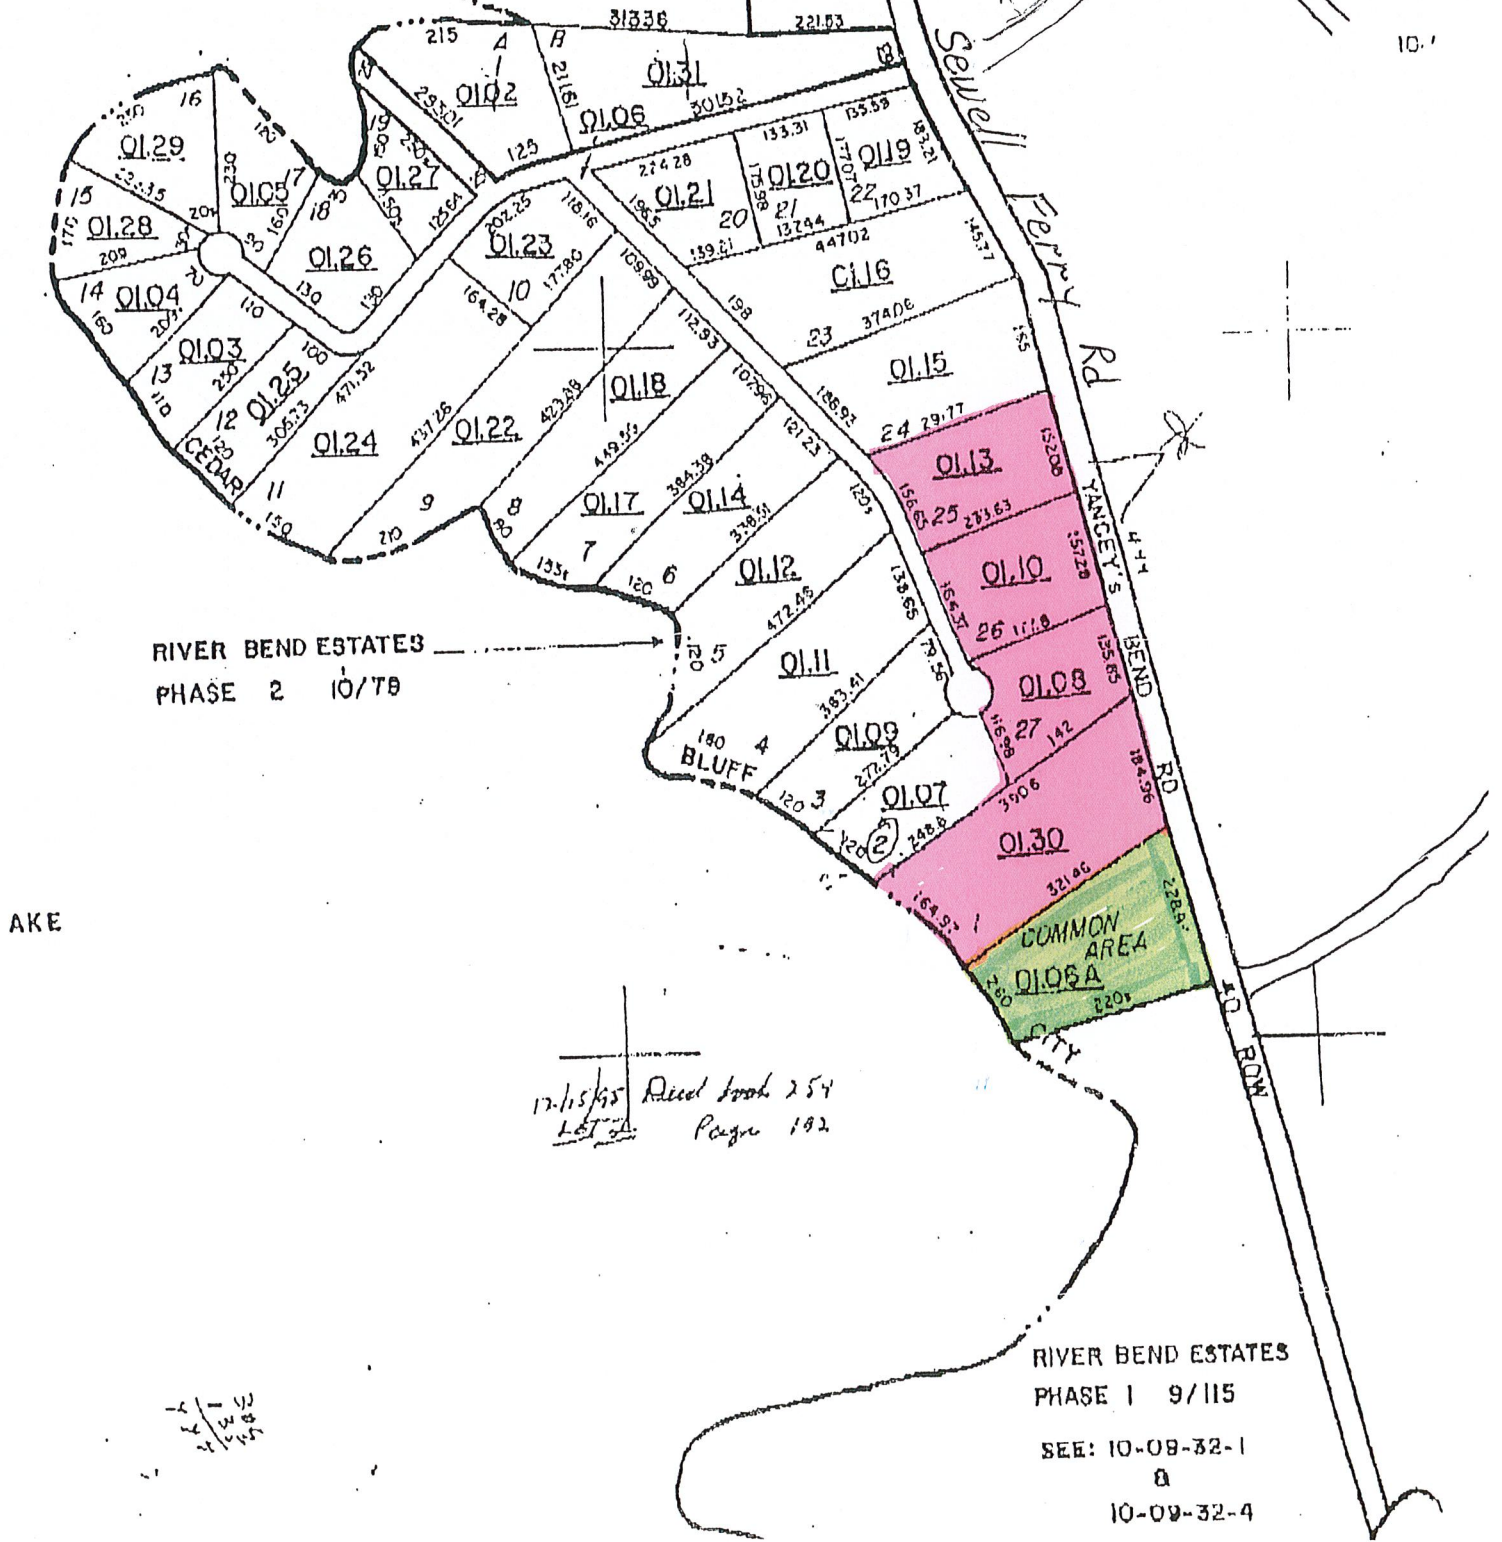

JUN. 15 '99 8:34AM
LIMITS
BLUFF 250
WEISS LAKE
MARINA

WEISS LAKE
LODGE UNIT A
9/95

CONDO POINT
10/80

Church
06

HIDDEN Cove
10'

SEE: 10'

10'

RIVER BEND ESTATES
PHASE 2 10/78

AKE

12-15/95 Recd book 254
LET 21 Page 192

RIVER BEND ESTATES
PHASE 1 9/115

SEE: 10-08-32-1
a
10-09-32-4

1
2
3
4
5
6
7
8
9
10
11
12

JUN. 15 '99 8:34AM
 LIMITS
 BLUFF 250
 WEISS LAKE
 MARINA
 WEISS LAKE
 LODGE UNIT A
 9/95

P.3
 Piggly Wiggly
 HIDDEN COVE
 SEE: 10-'
 10-'
 10-'
 Sewell Ferry Rd
 VANCEY'S BEND RD
 TO BOON CITY

RIVER BEND ESTATES
 PHASE 2 10/78

RIVER BEND ESTATES
 PHASE 1 9/115
 SEE: 10-08-32-1
 a
 10-09-32-4