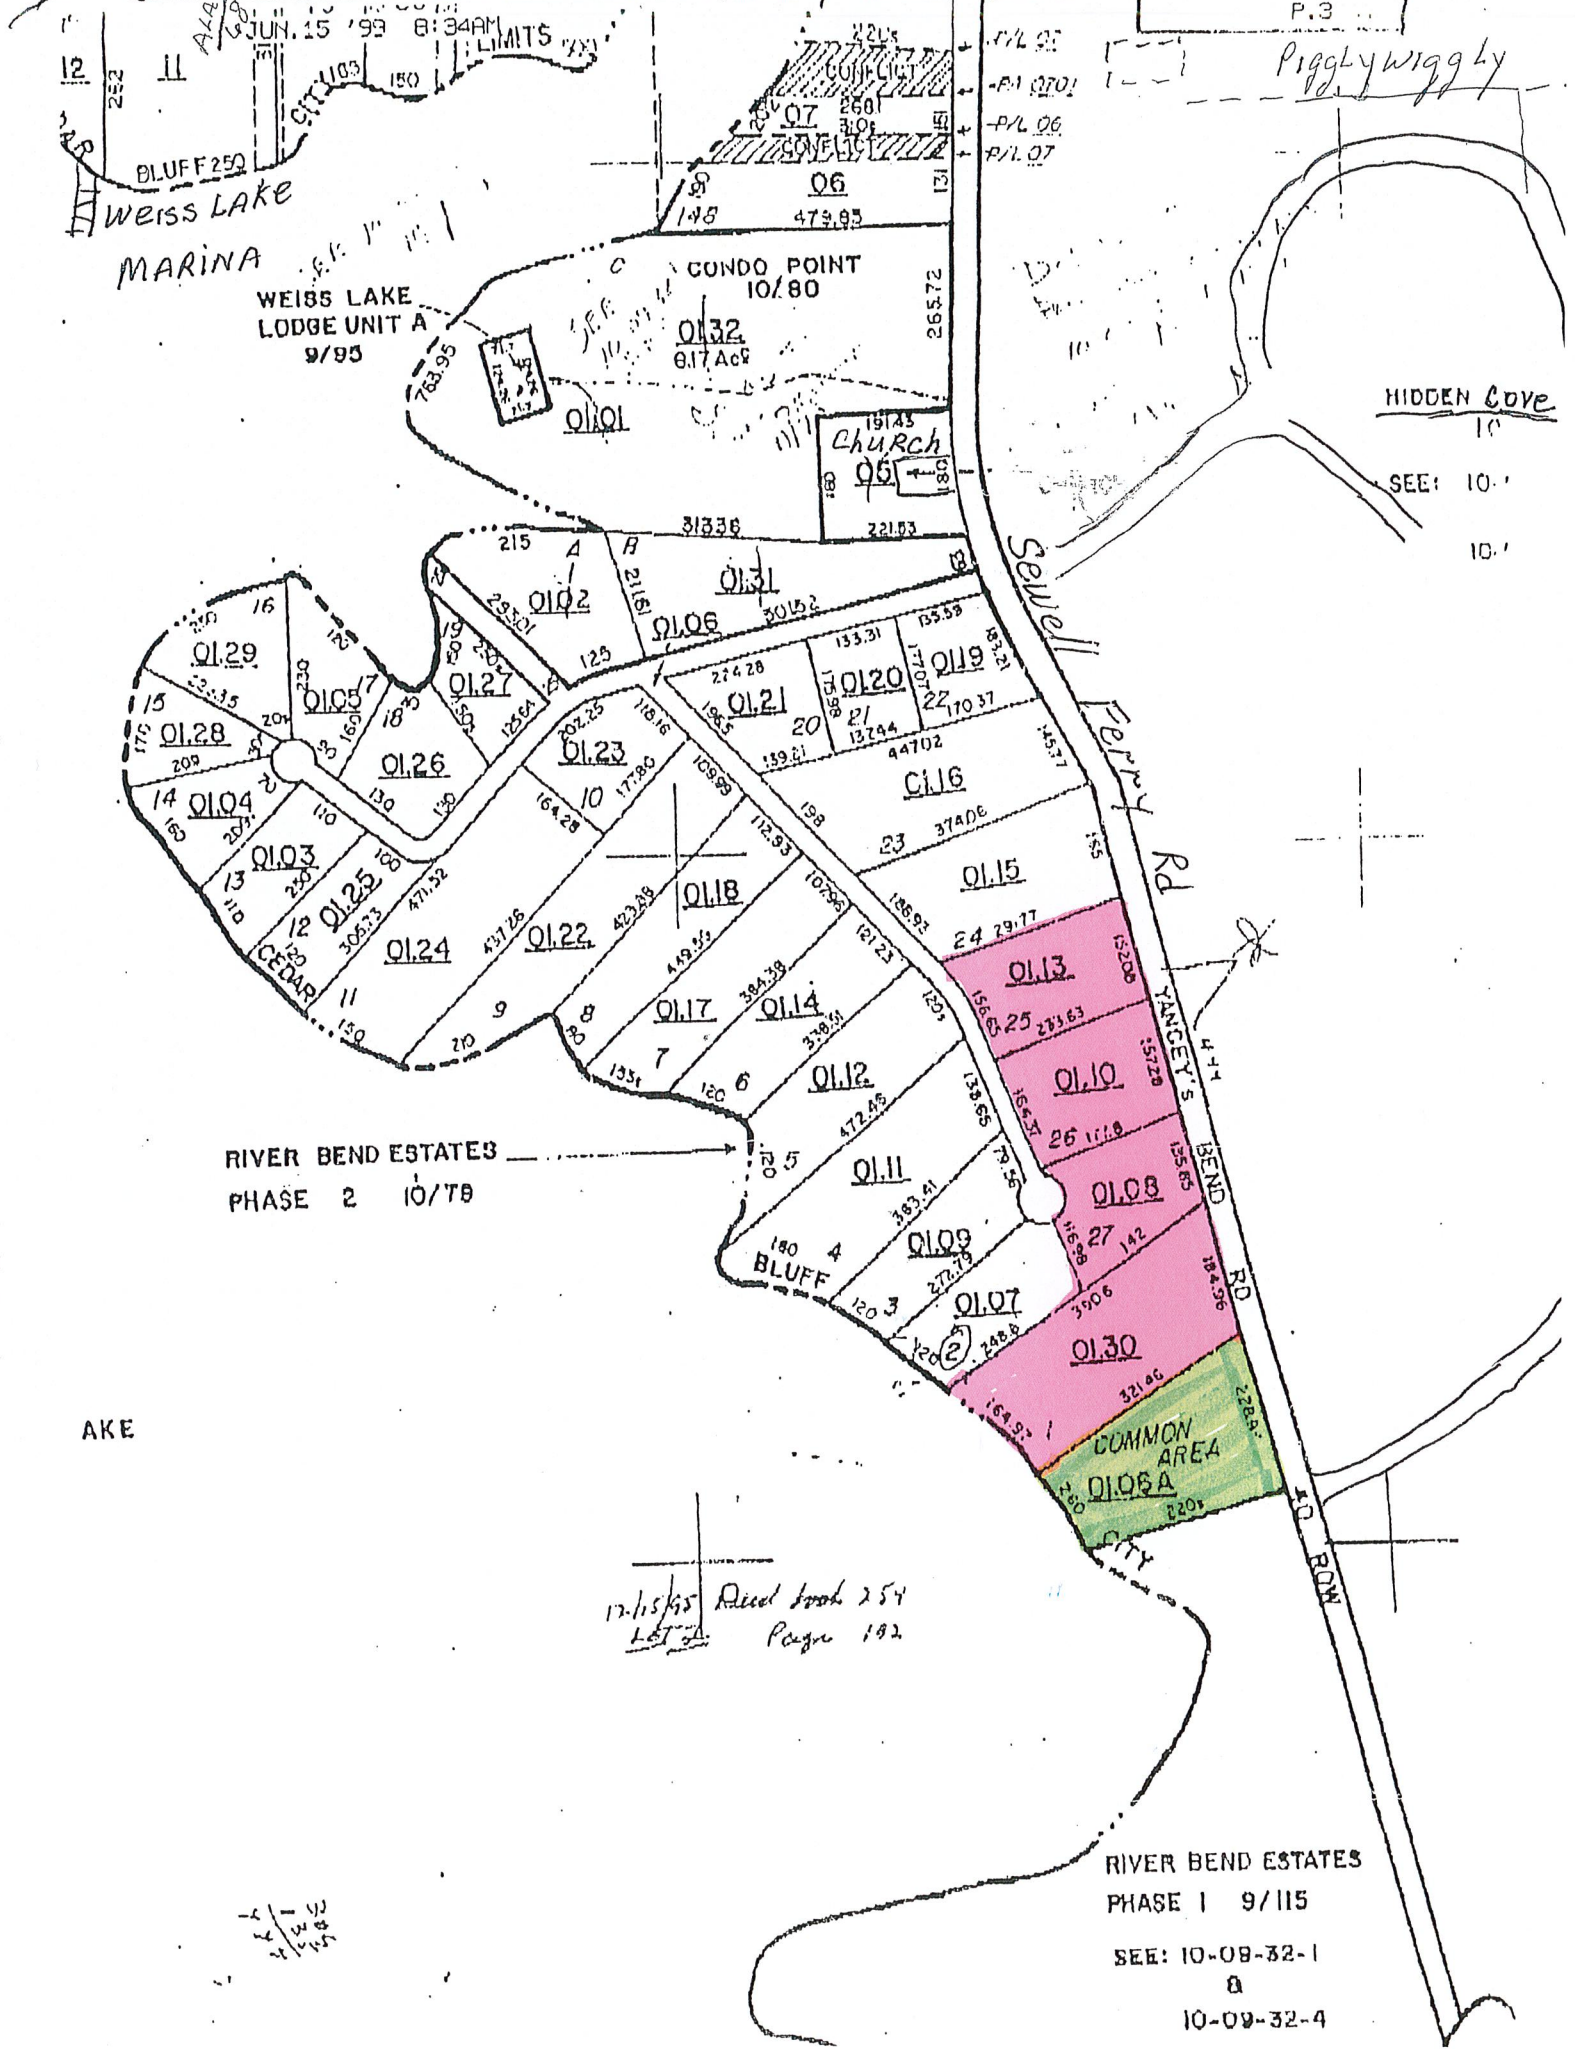

JUN. 15 '99 8:34AM
LIMITS
BLUFF 250
WEISS LAKE
MARINA

WEISS LAKE
LODGE UNIT A
9/95

CONDO POINT
10/80

Church
06

HIDDEN Cove
10'

SEE: 10'

10'

RIVER BEND ESTATES
PHASE 2 10/78

AKE

12-15/95 Recd book 254
LET 21 Page 192

RIVER BEND ESTATES
PHASE 1 9/115

SEE: 10-08-32-1
a
10-09-32-4

1
2
3
4
5
6
7
8
9
10
11
12

JUN. 15 '99 8:34AM
 LIMITS
 BLUFF 250
 WEISS LAKE
 MARINA
 WEISS LAKE
 LODGE UNIT A
 9/95

P.3
 Piggly Wiggly
 HIDDEN COVE
 SEE: 10-'
 10-'
 10-'
 Sewell Ferry Rd
 VANCEY'S BEND RD
 TO BOON CITY

RIVER BEND ESTATES
 PHASE 2 10/78

RIVER BEND ESTATES
 PHASE 1 9/115
 SEE: 10-08-32-1
 a
 10-09-32-4