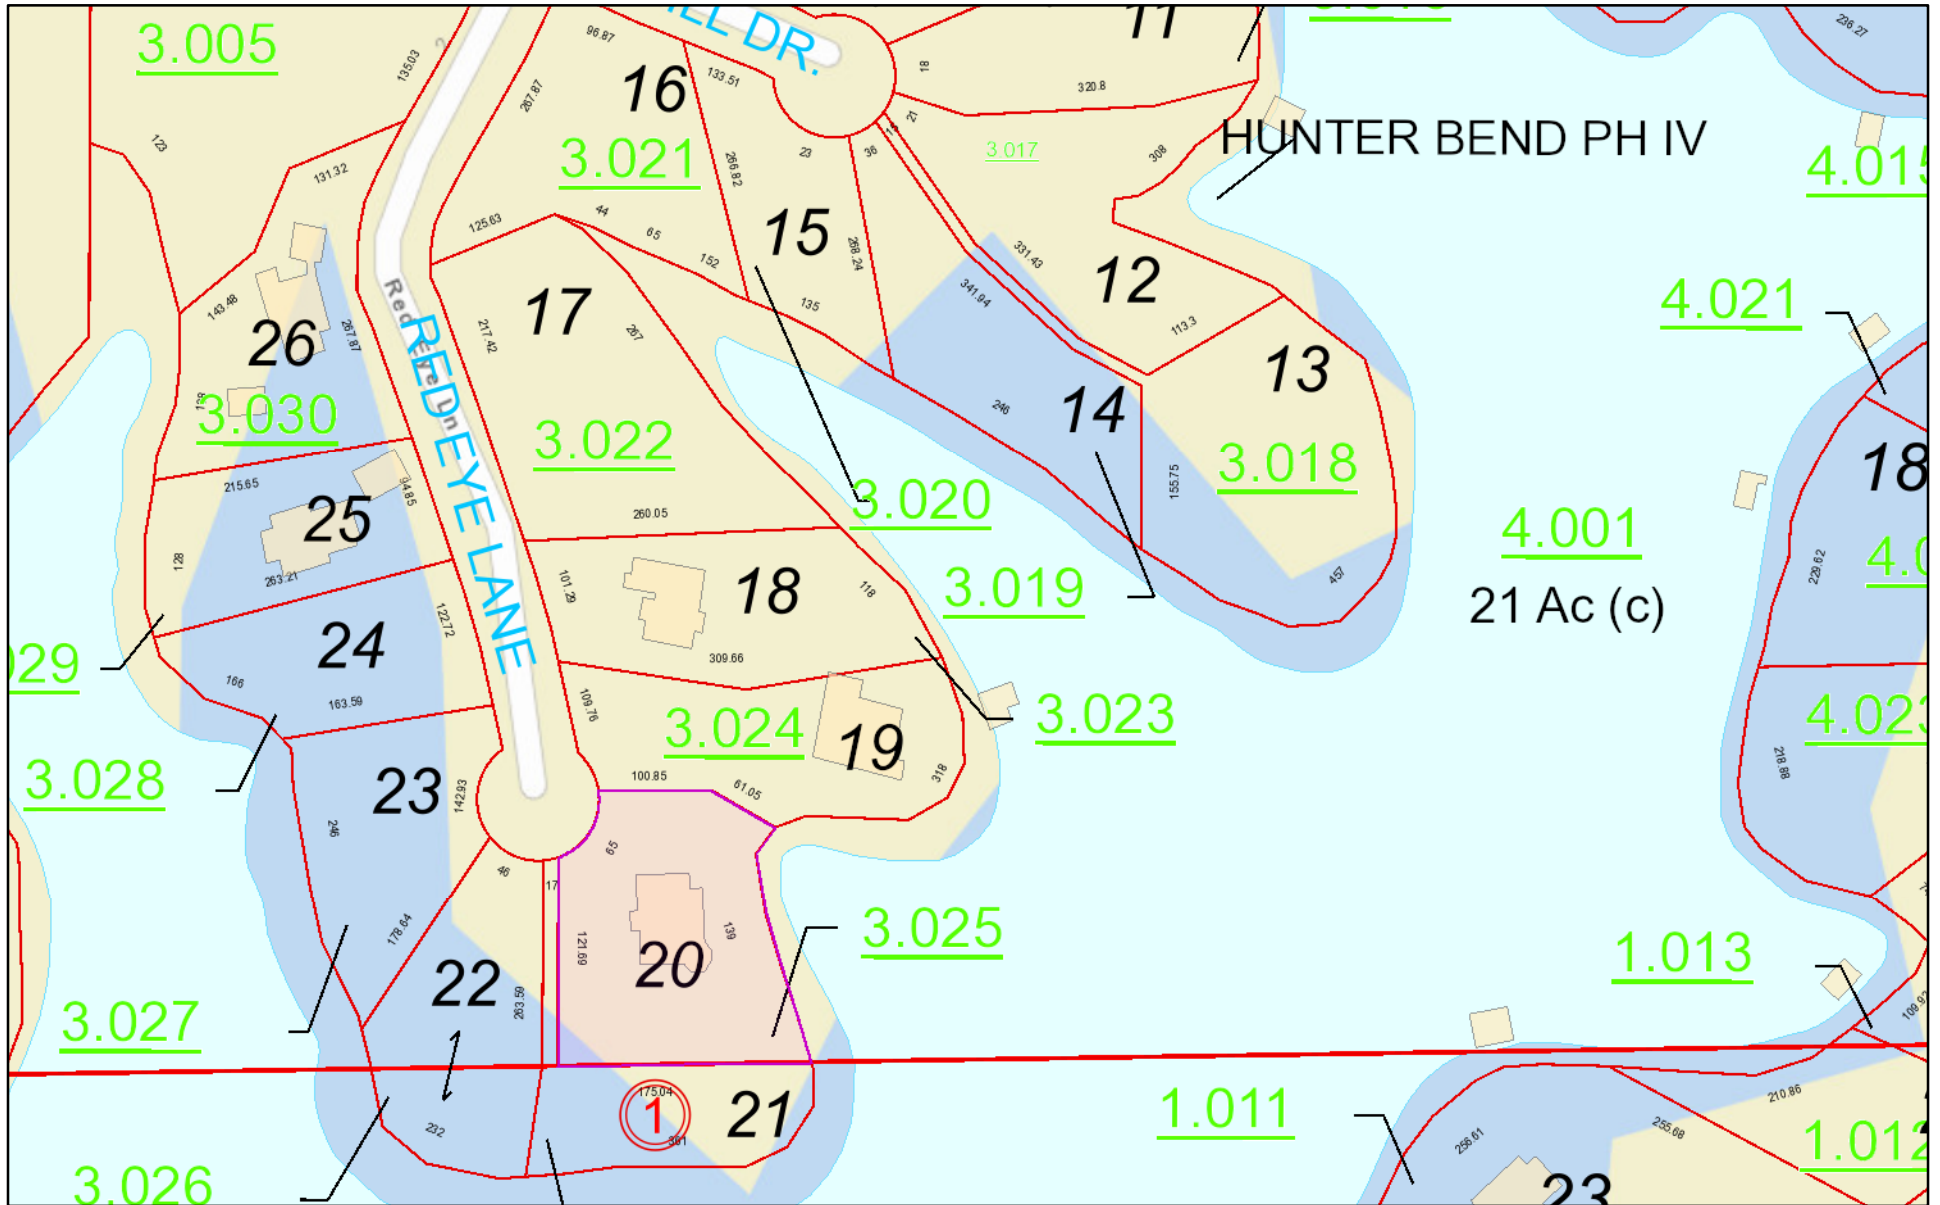

Viewer Map

May 3, 2021

polygonLayer

 Override 1

graphicsLayer1

 Corporate Line

 Landhook Line

 Misc Lines

 Buildings

 County Boundary

 Lot Line

 Parcels

Sources: Esri, HERE, Garmin, USGS, Intermap, INCREMENT P, NRCan, Esri Japan, METI, Esri China (Hong Kong), Esri Korea, Esri (Thailand),