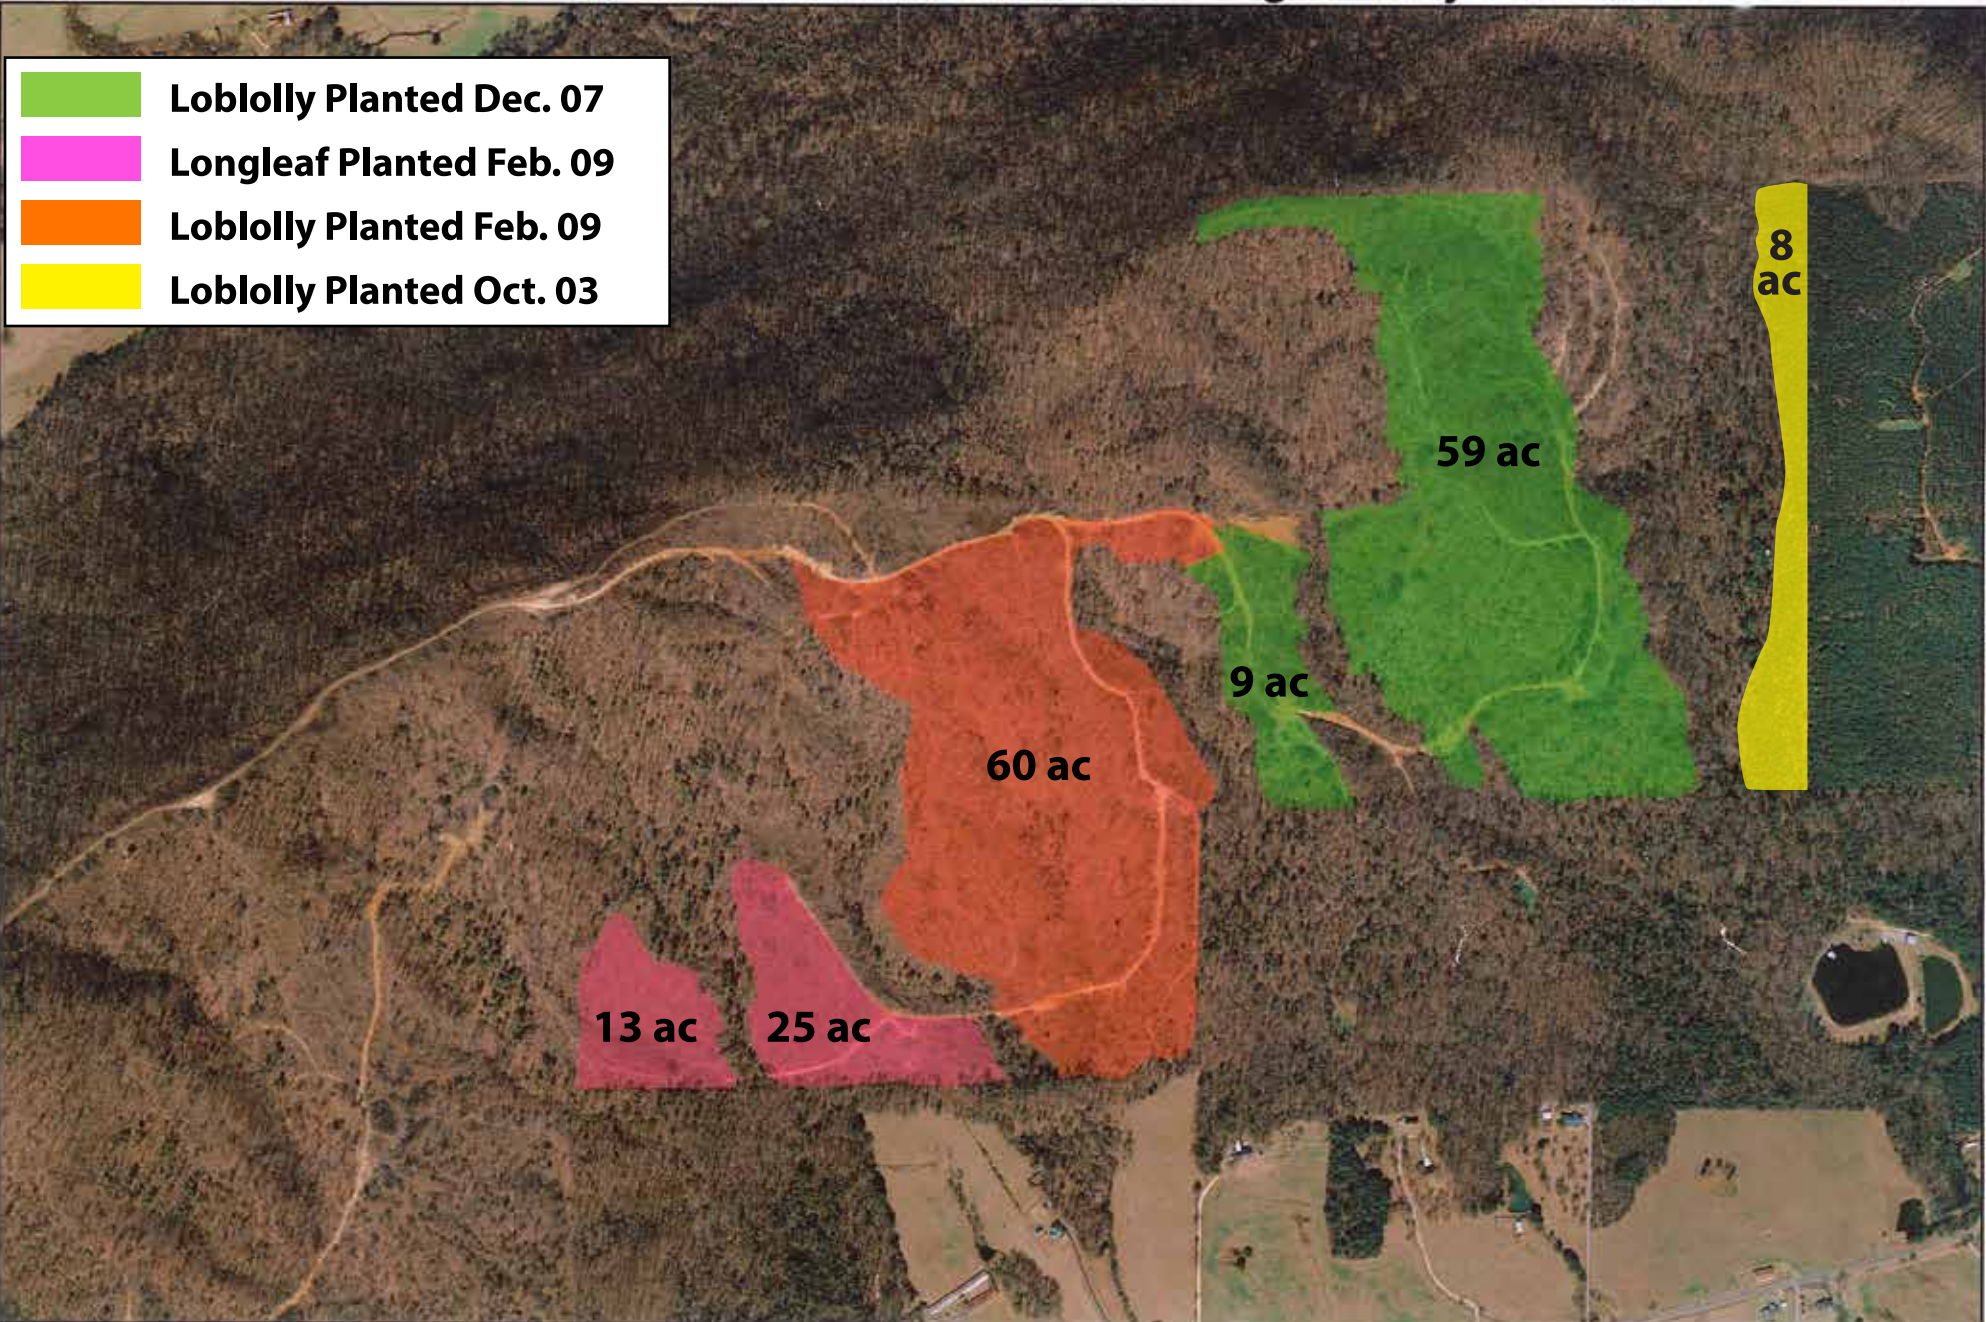

EARL LATHEM: Tree Planting History

-  Loblolly Planted Dec. 07
-  Longleaf Planted Feb. 09
-  Loblolly Planted Feb. 09
-  Loblolly Planted Oct. 03

**FOREVER
GREEN, Inc**

0 500 1,000 2,000
Feet

Eddie Stone, Registered Forester #1727
Dedicated to Serving the Landowners of Alabama