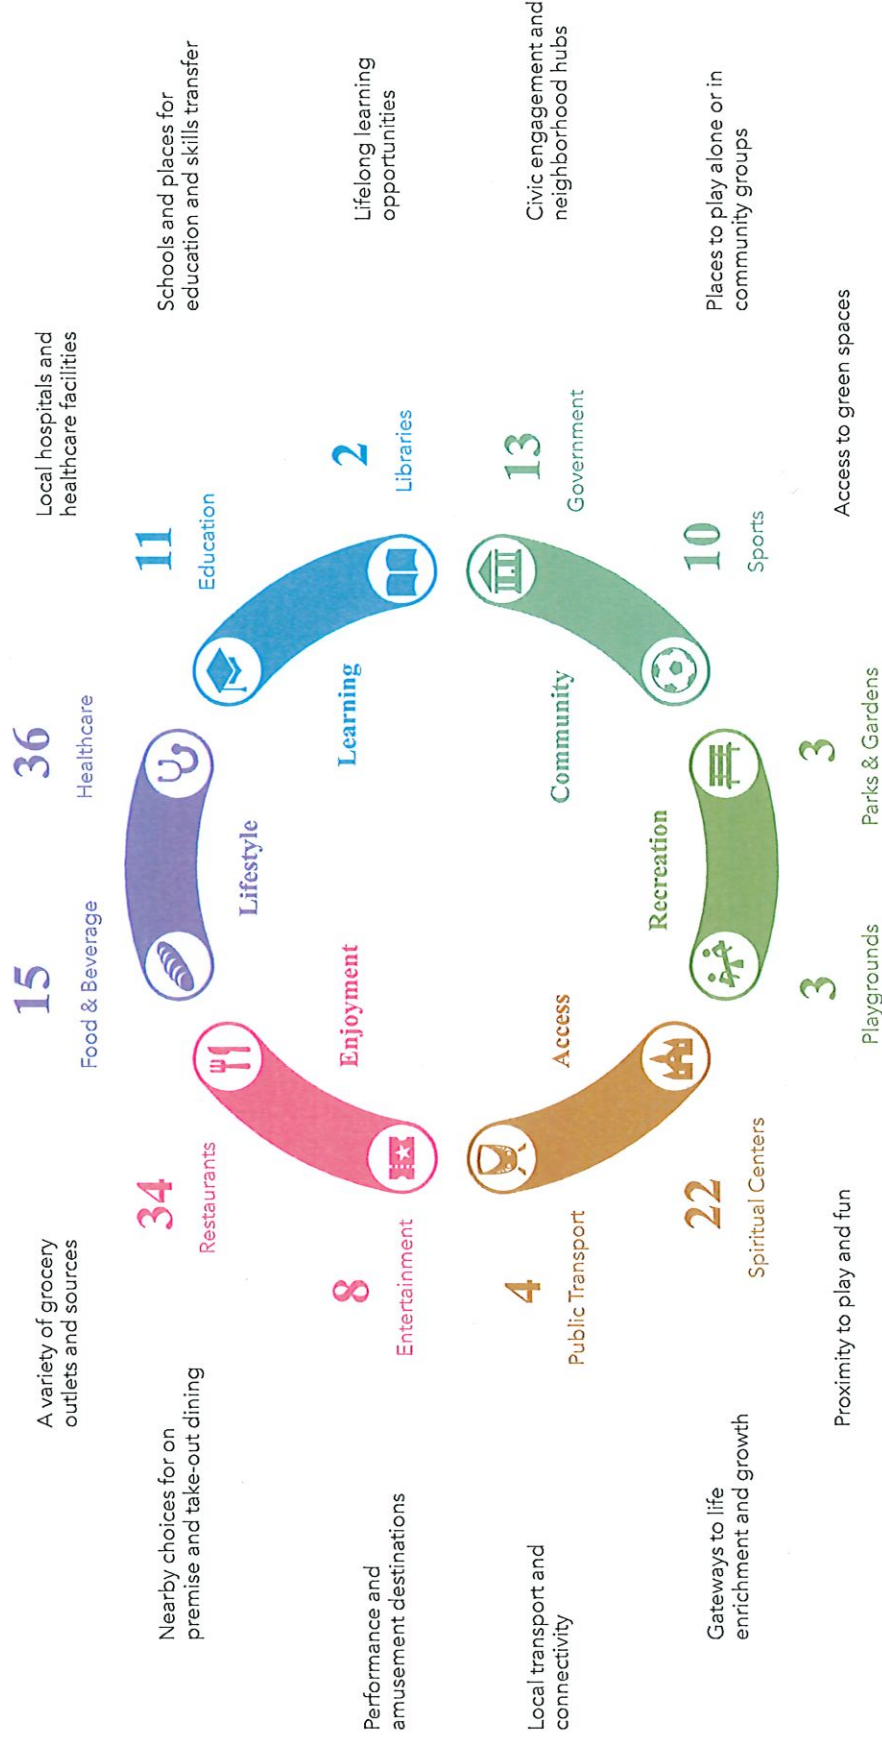

What's in My Community?

Places that make your life richer and community better

310 T George Vaughn Dr, Galax, Virginia, 24333

3 miles

This infographic was inspired by the visionary [Plan Melbourne](#) and the hyper proximity 15-minute City concept. Points of interest are grouped into civic themes which contribute to livability and community engagement.

Points of interest are sourced from [Foursquare](#) and updated quarterly.

© 2023 Esri