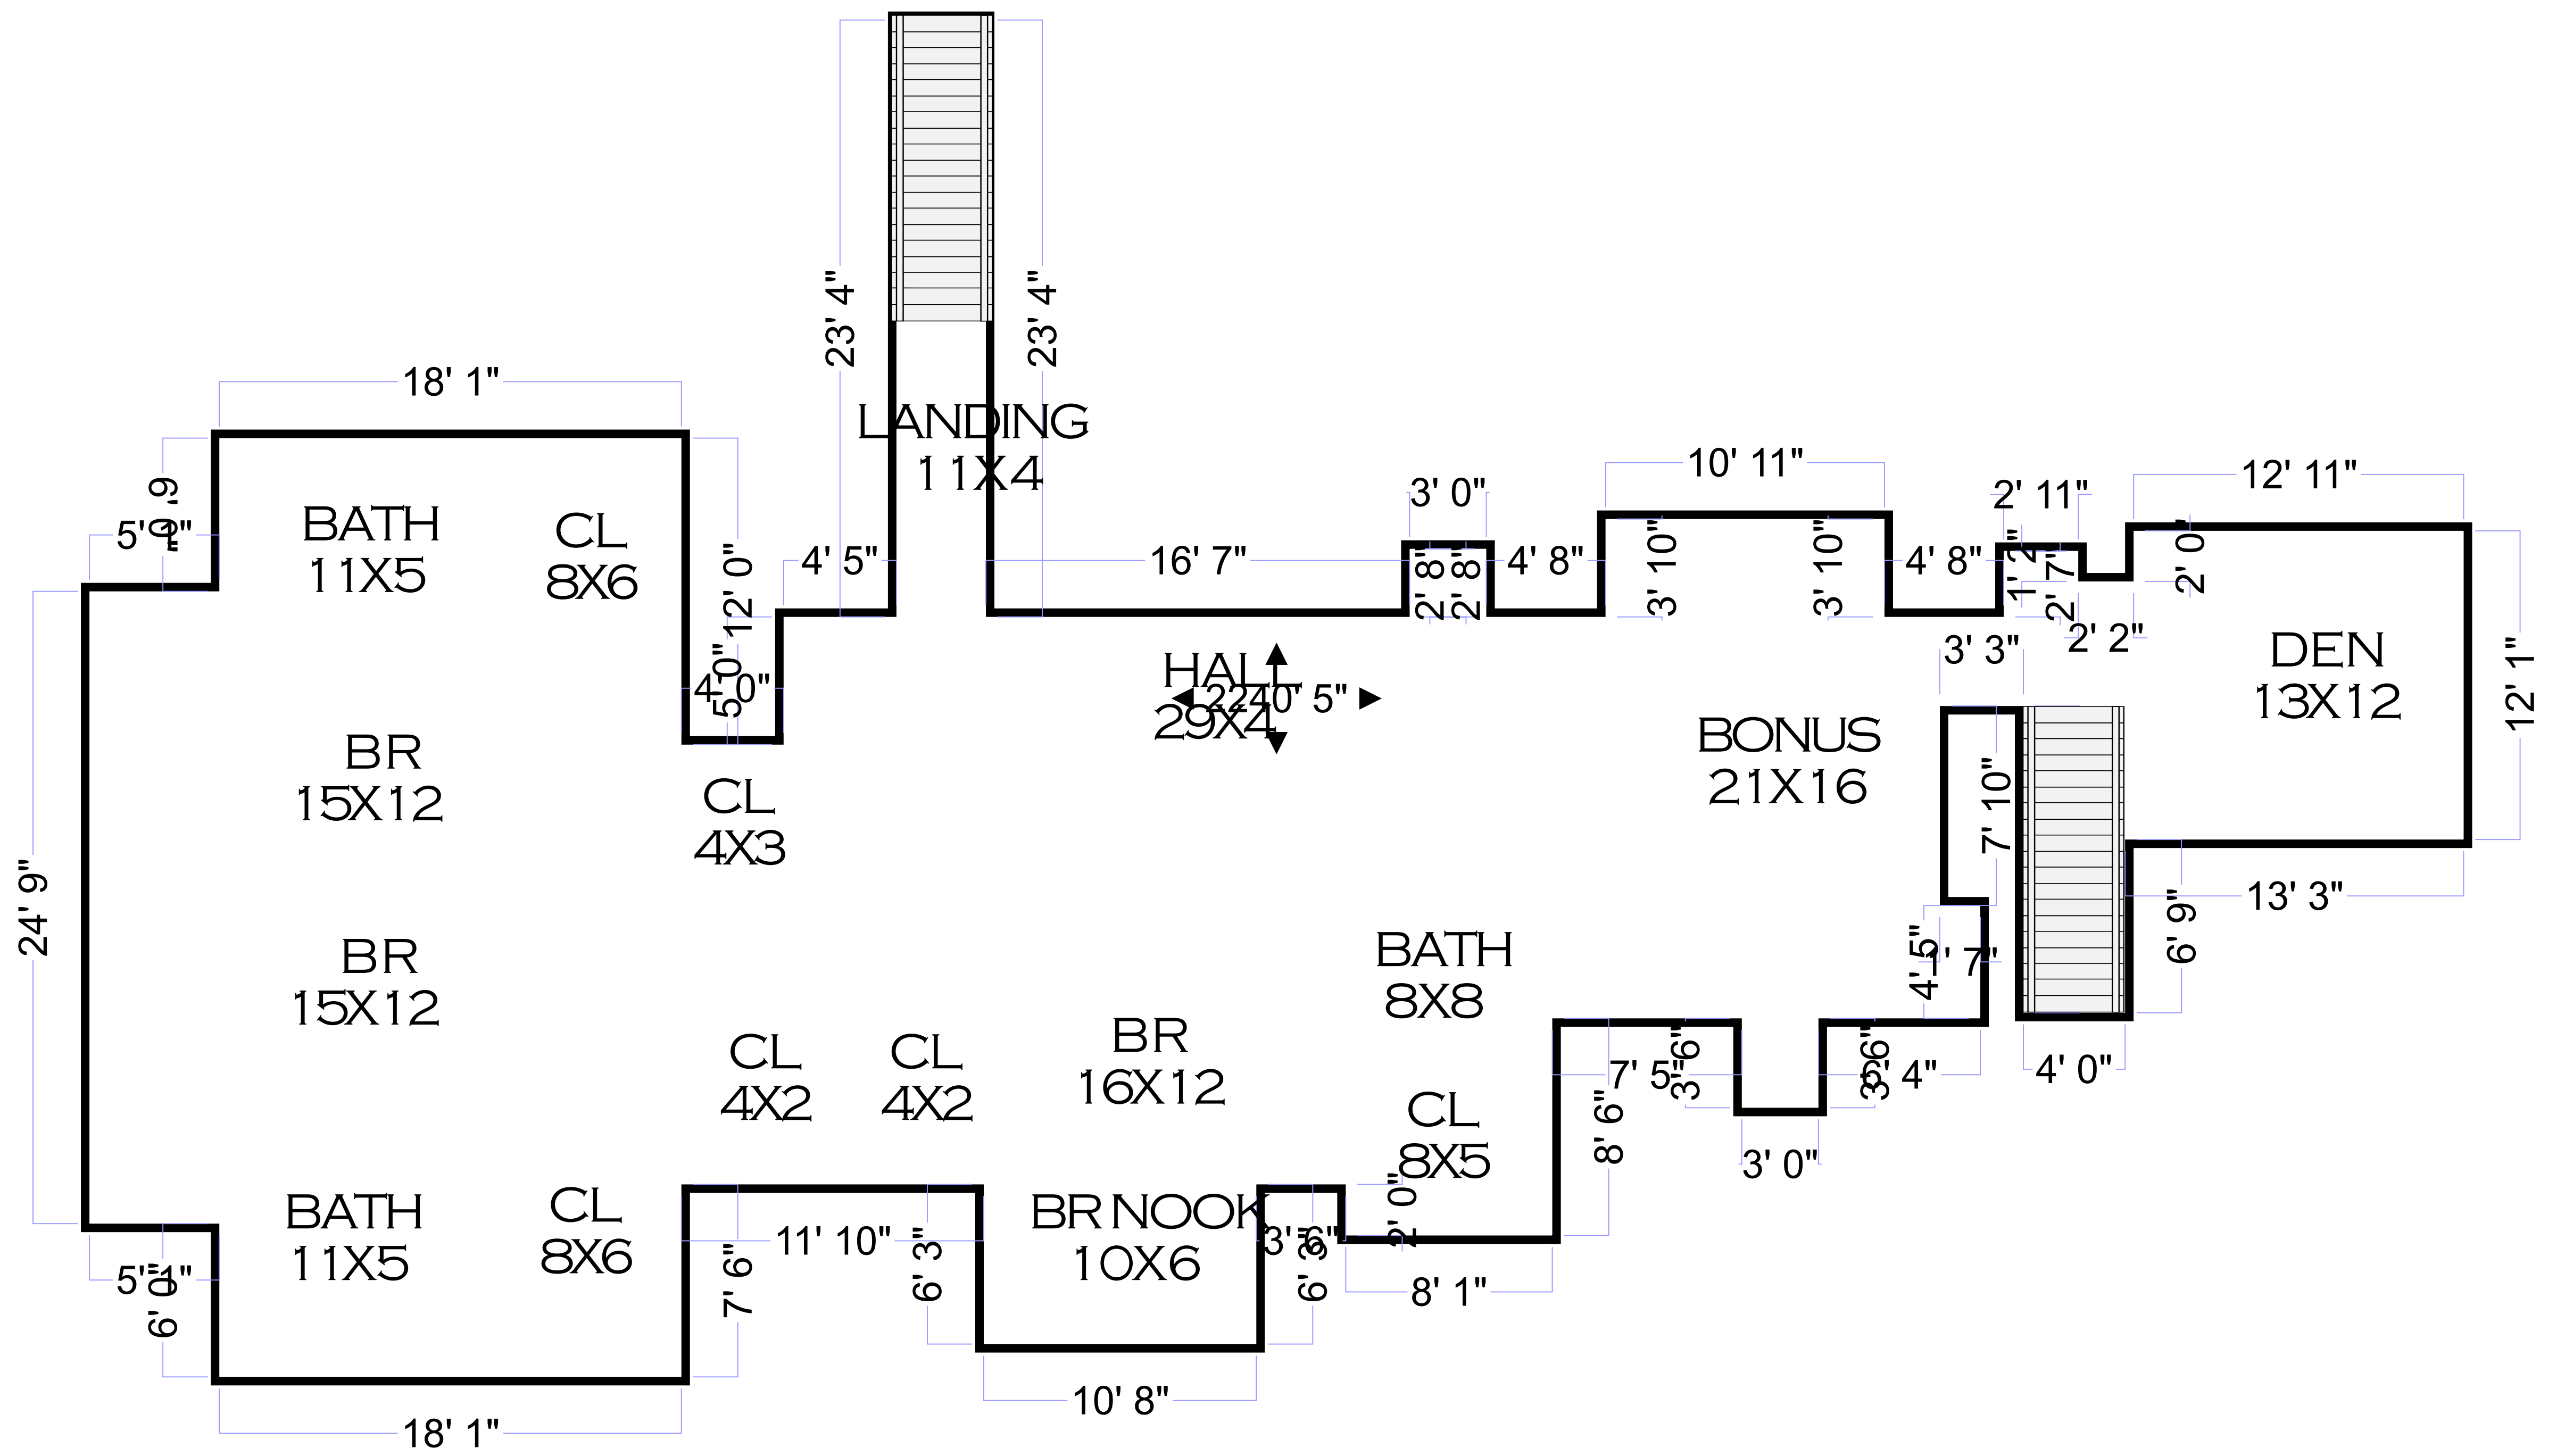

Site:	170 Haverford Ave Nashville TN	Drawing:	01250	Project:	01250	Drawn:	W. Whitworth	 Buy The Square Foot Thompsons Stn TN BuyTheSquareFoot.com
Total:	Main Floor = 3892 SF ² 2 nd Floor = 2241 SF ² Total = 6133 SF ²	Scale:	1/4" : 1' 0"	Date:	5/4/2023			

Site:	170 Haverford Ave Nashville TN	Drawing:	01250	Project:	01250	Drawn:	W. Whitworth	 Buy The Square Foot Thompsons Stn TN BuyTheSquareFoot.com
Total:	Main Floor = 3892 SF ² 2 nd Floor = 2241 SF ² Total = 6133 SF ²	Scale:	1/4":1'0"	Date:	5/4/2023			