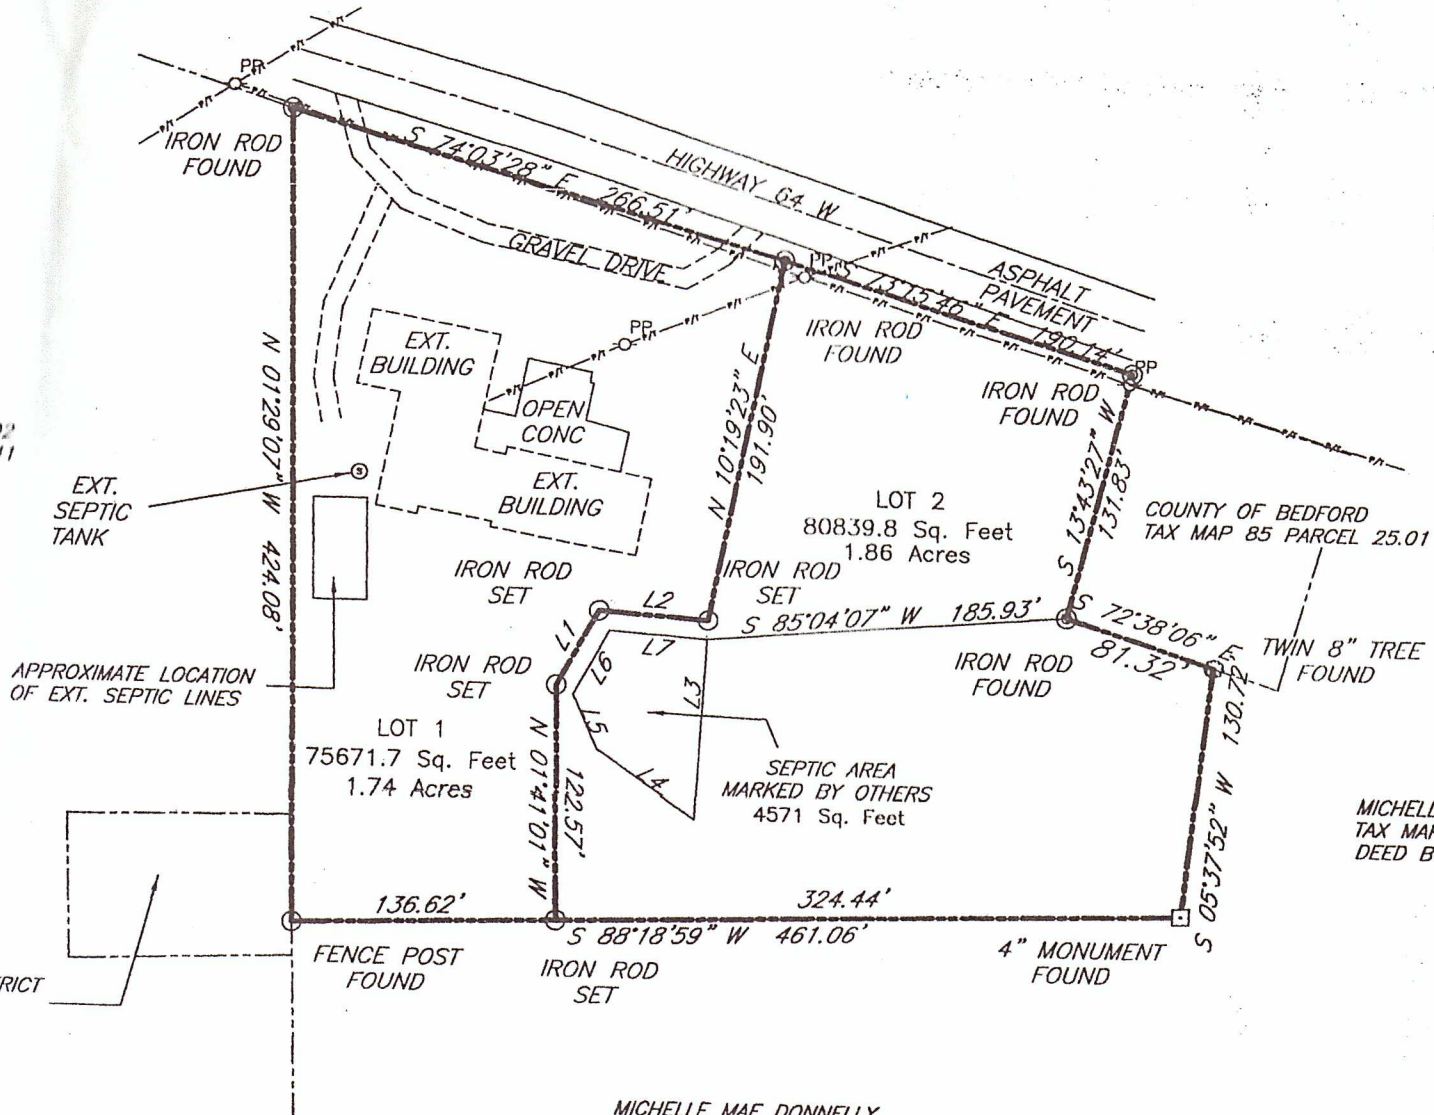

ON ROD FOUND
ON ROD SET
ADDRESS

OWNERS:
HAYNES SERVICE COM.
ANDY HAYNES
1022 UNIONVILLE DEAS
SHELBYVILLE IN. 3716
931-703-0300

OF MARIE FRALIX ETAL.
W/ST LYNN ADCKO
MAP 85 PARCEL 28.02
BOOK 366 PAGE 141

COUNTY UTILITY DISTRICT
85 PARCEL 28.01
BK 151 PAGE 245

COUNTY OF BEDFORD
TAX MAP 85 PARCEL 25.01

MICHELLE MAE DONNELLY
TAX MAP 85 PARCEL 25.02
DEED BOOK 312 PAGE 490

MICHELLE MAE DONNELLY
TAX MAP 85 PARCEL 25.02
DEED BOOK 312 PAGE 490