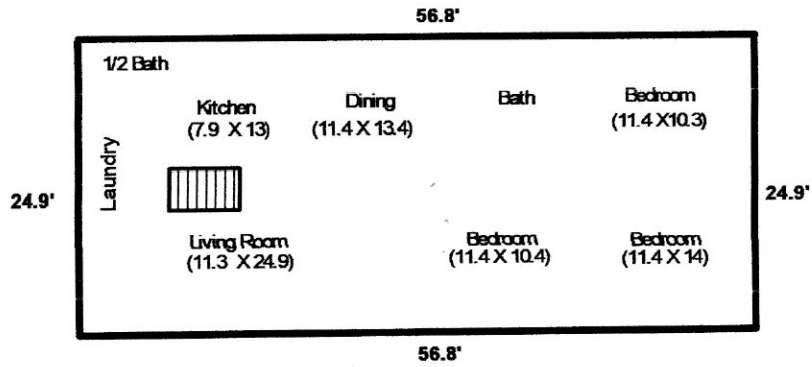

207 Carter Street
Smyrna, TN 37167

Basement

SUMMARY		SQ FT AREA	PERIMETER	AREA CALCULATION DETAILS	
Living Area				First Floor	
First Floor		1414	163	56.8 X 24.9 =	1414.3
Basement					
Basement		700	118		
Basement		154	55		
	Subtotal	854	173		
Garage					
Garage		560	95		