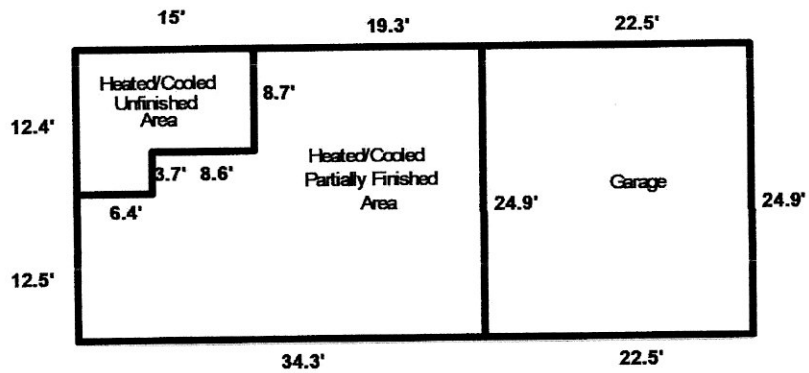

207 Carter Street
Smyrna, TN 37167

Basement

SUMMARY		SQ FT AREA	PERIMETER	AREA CALCULATION DETAILS	
Living Area				First Floor	
First Floor		1414	163	56.8 X 24.9 =	1414.3
Basement					
Basement		700	118		
Basement		154	55		
	Subtotal	854	173		
Garage					
Garage		560	95		