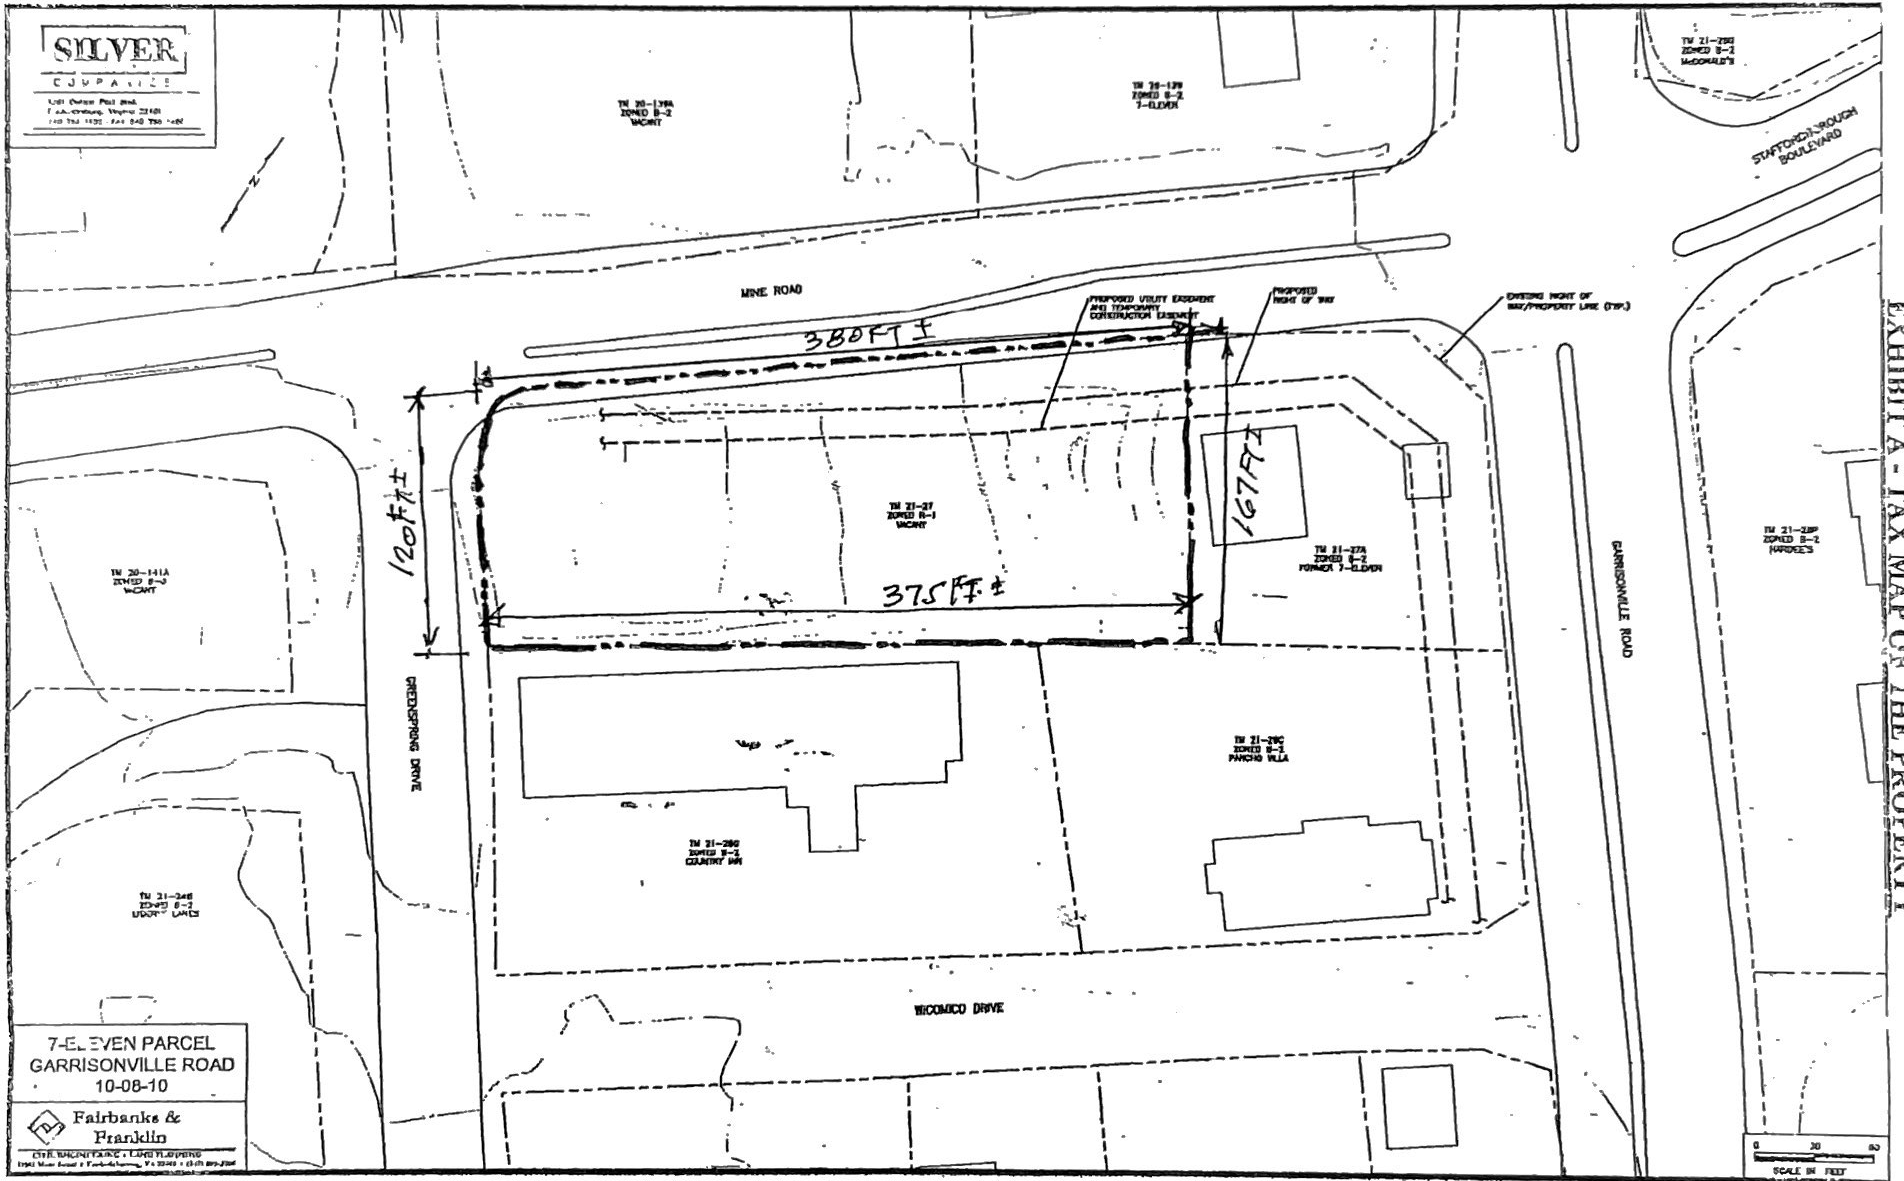

- PROPERTY LOCATED @ INTERSECTION OF MAINE ROAD & GREENSPRING ROAD known as TAX MAP PARCEL ID: 21-27 STAFFORD COUNTY, VIRGINIA

EXHIBIT A - TAX MAP OF THE PROPERTY

Please Note: ① DIMENSIONS INDICATED ARE APPROXIMATE.  
 ② TOTAL ACRAGE IS 1.1<sup>±</sup>