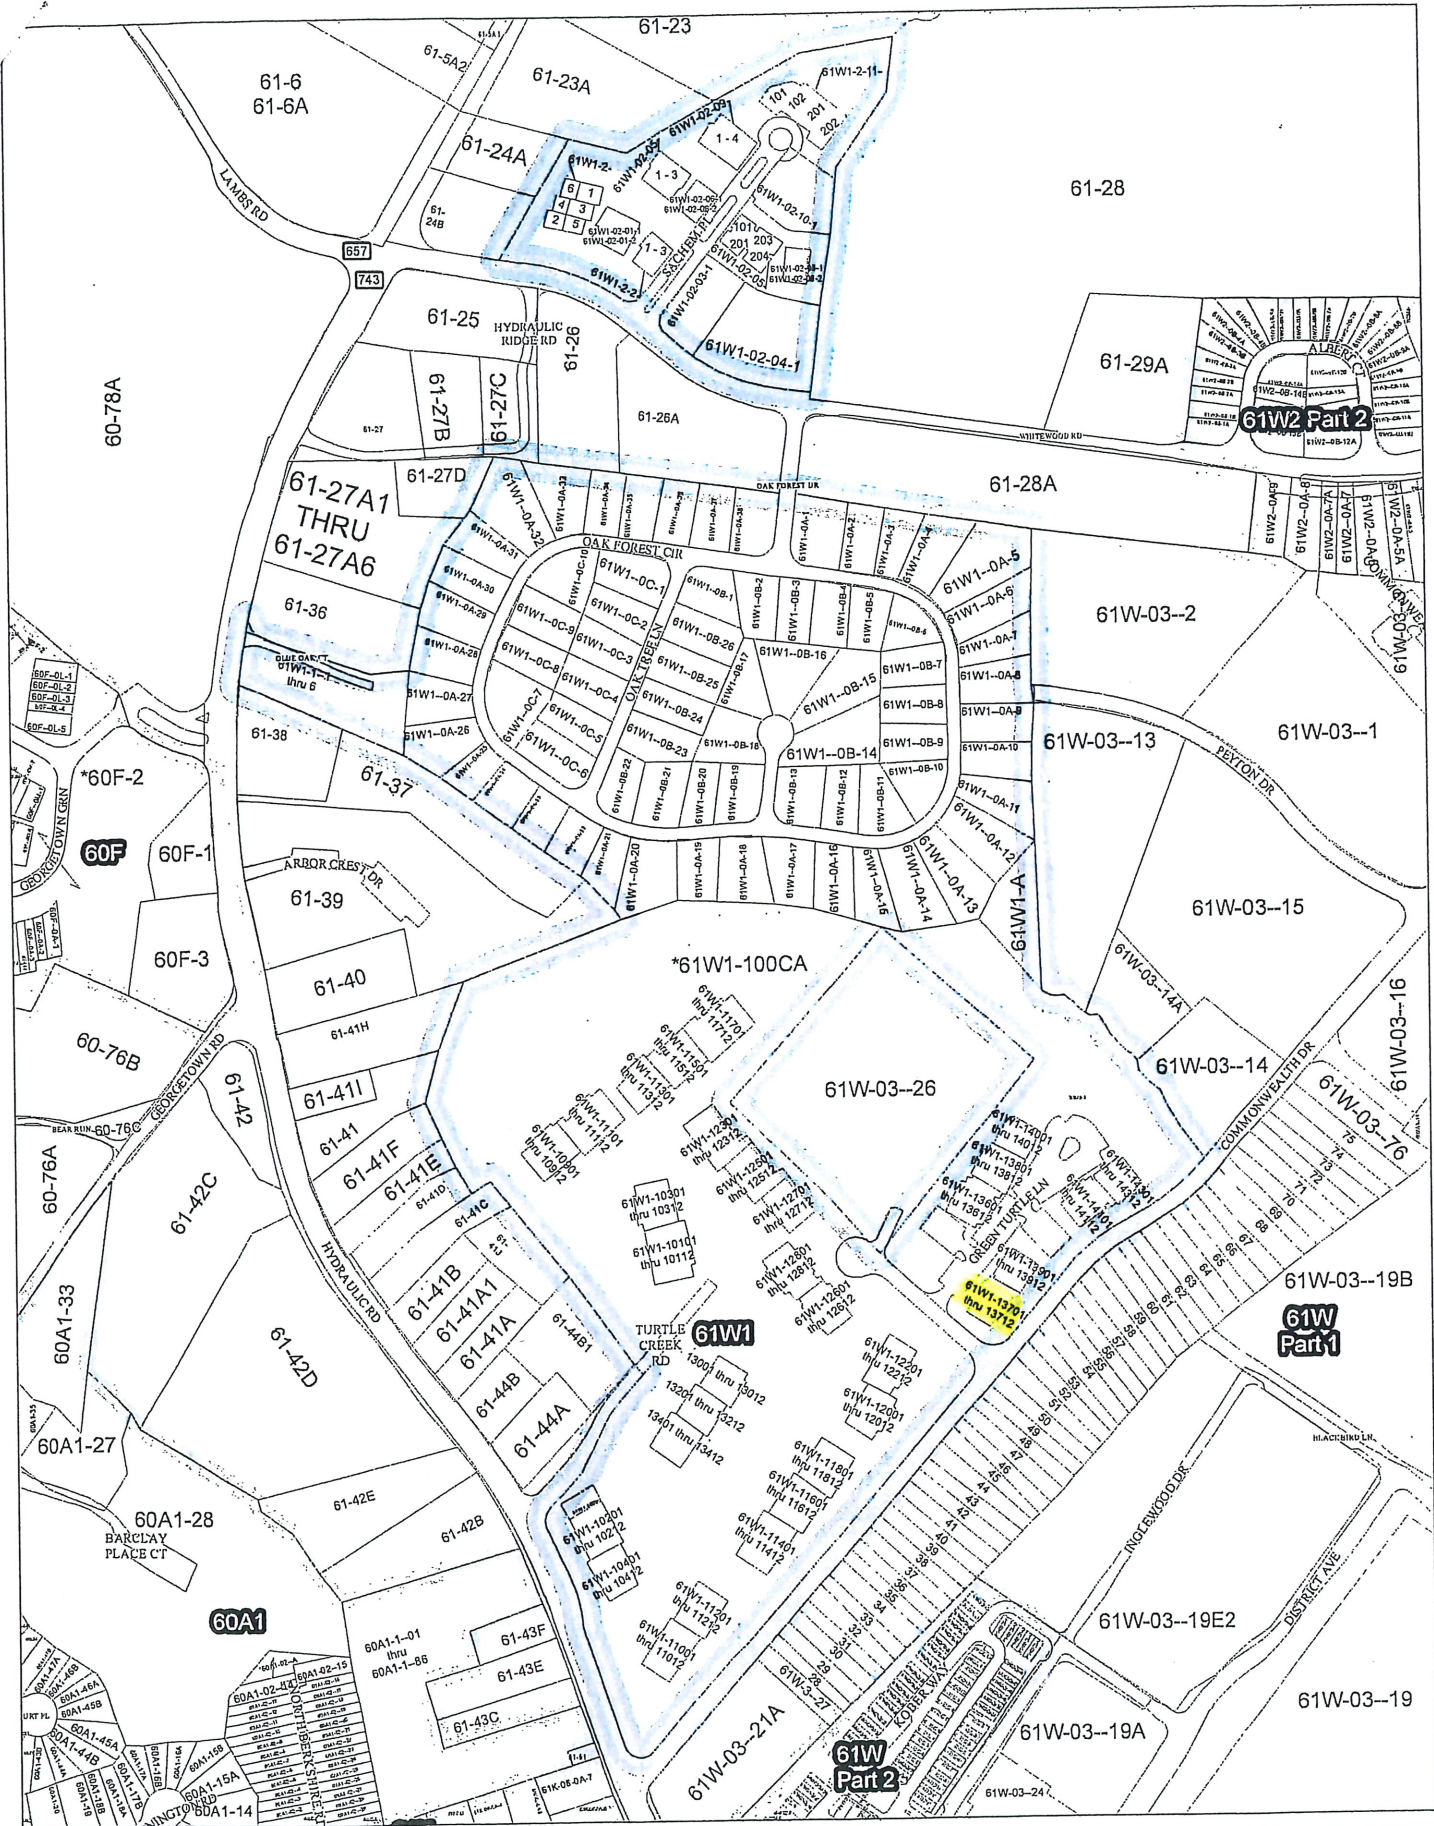

060

061

062

Note: This map is for display purposes only and shows parcels as of 12/31/2018. See Map Book Introduction for additional details.

Albemarle County

Tax Map:

045 - 56A

Note: This map is for display purposes only and shows parcels as of 12/31/2019. See Map Book Introduction for additional details.

Albemarle County

Tax Map:
061W1

13705

Olde Oak Court Condos - Oak Forest
Sachem Village Condos - Turtle Creek Condos

130A1

130A2

Albemarle County

Tax Map:
130A2 -
40

Scottsville

Note: This map is for display purposes only and shows parcels as of 12/31/2018. See Map Book Introduction for additional details.

TOWN OF SCOTT'S
FLUVANNA CO

136

137

Albemarle County

Tax Map:
131 - 32