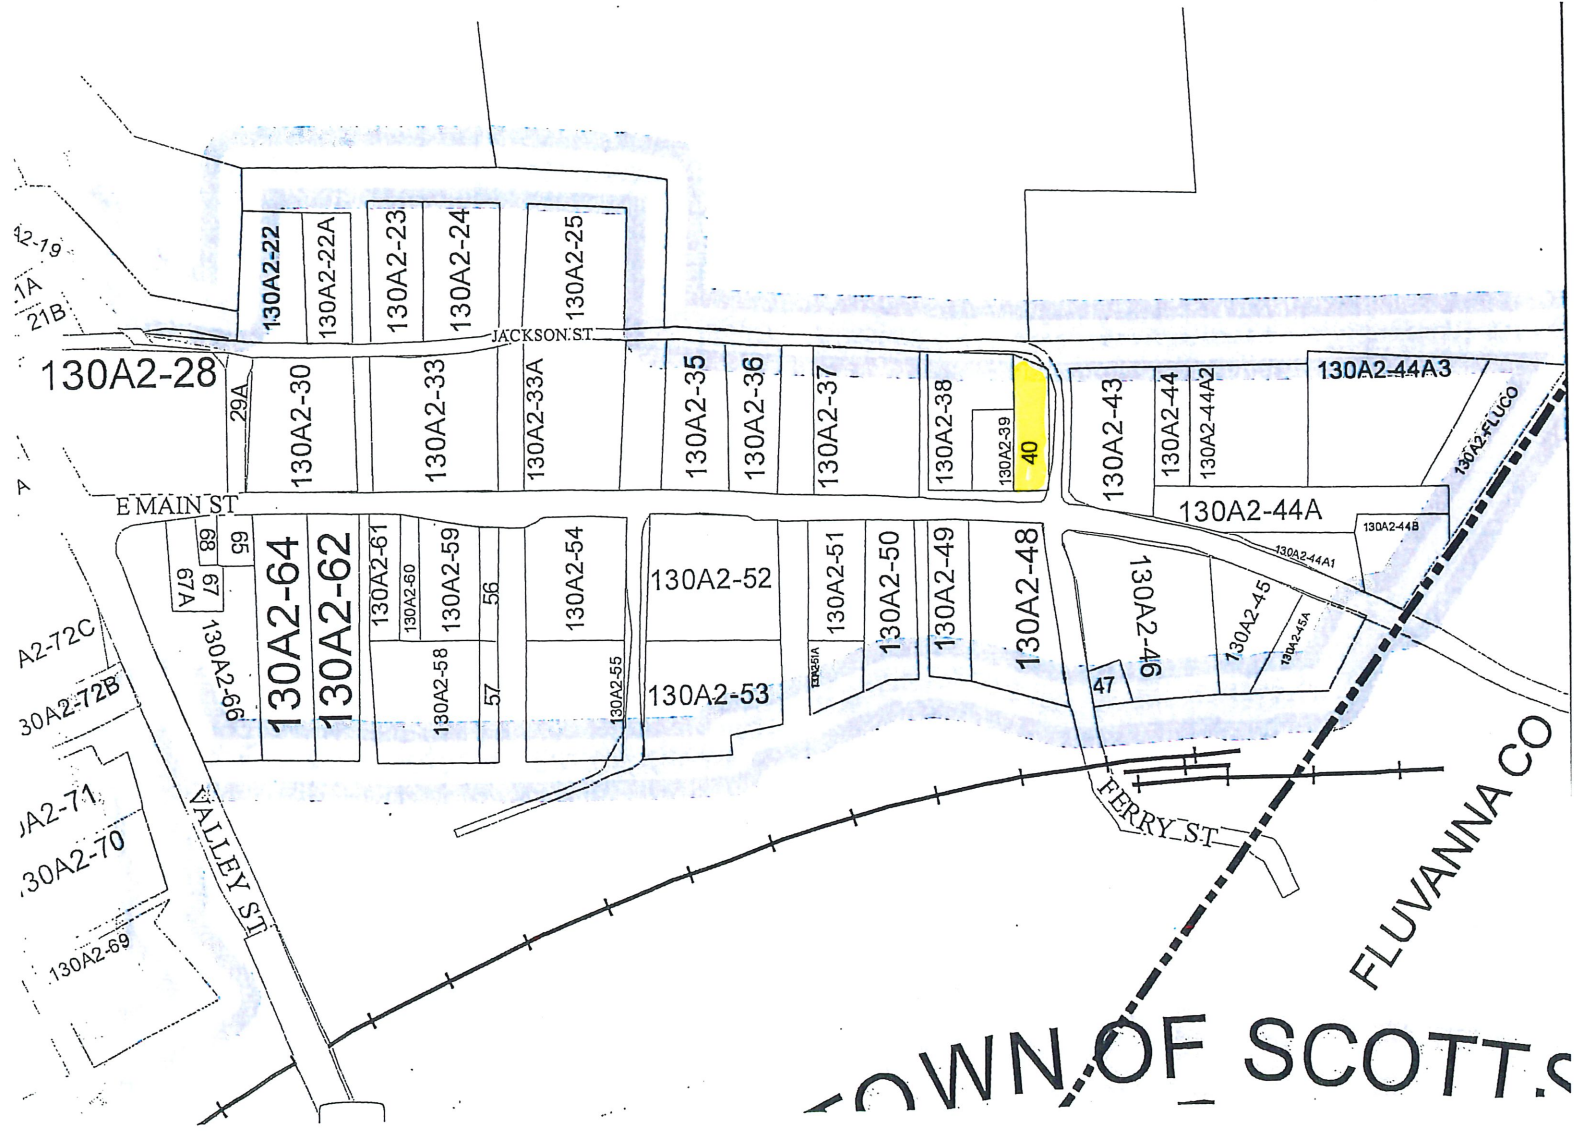

Albemarle County

Tax Map:
061W1

13705

Olde Oak Court Condos - Oak Forest
Sachem Village Condos - Turtle Creek Condos

130A1

130A2

Albemarle County

Tax Map:
130A2 -
40

Scottsville

Note: This map is for display purposes only and shows parcels as of 12/31/2018. See Map Book Introduction for additional details.

TOWN OF SCOTT'S
FLUVANNA CO

136

137

Albemarle County

Tax Map:
131 - 32