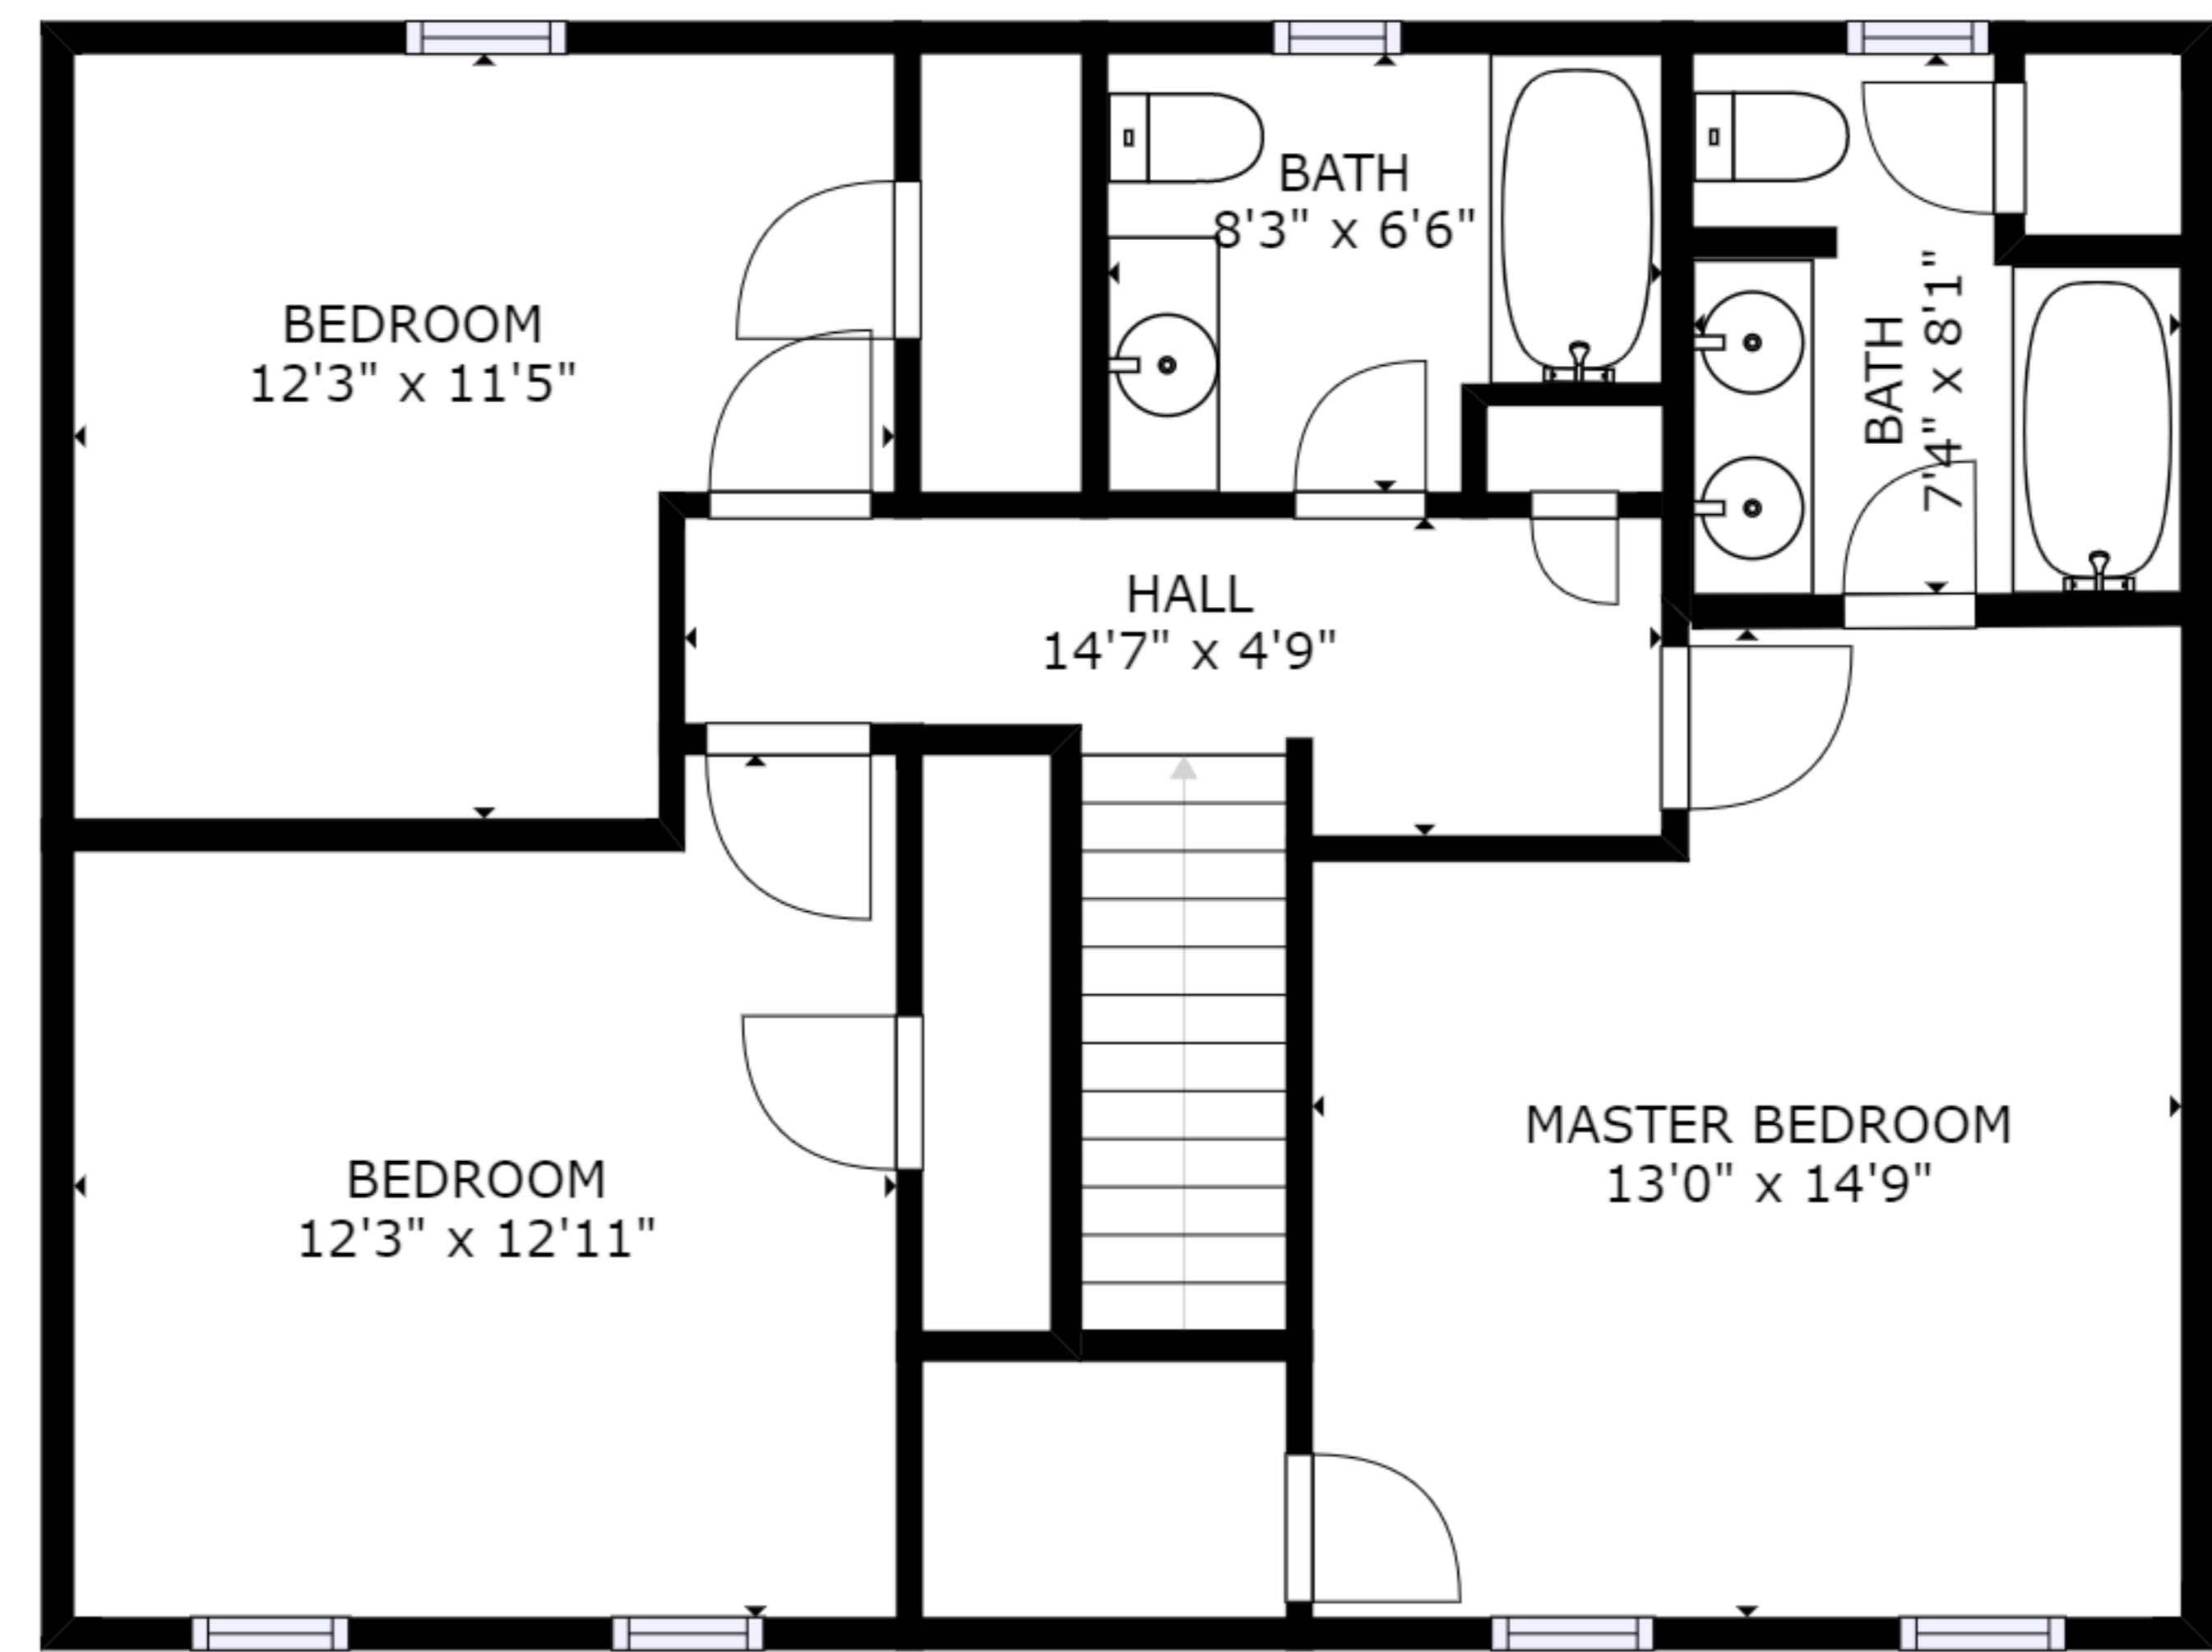

FLOOR 2

FLOOR 3

FLOOR 1

GROSS INTERNAL AREA
 FLOOR 1: 679 sq ft, FLOOR 2: 835 sq ft
 FLOOR 3: 735 sq ft
 TOTAL: 2249 sq ft

SIZES AND DIMENSIONS ARE APPROXIMATE, ACTUAL MAY VARY.