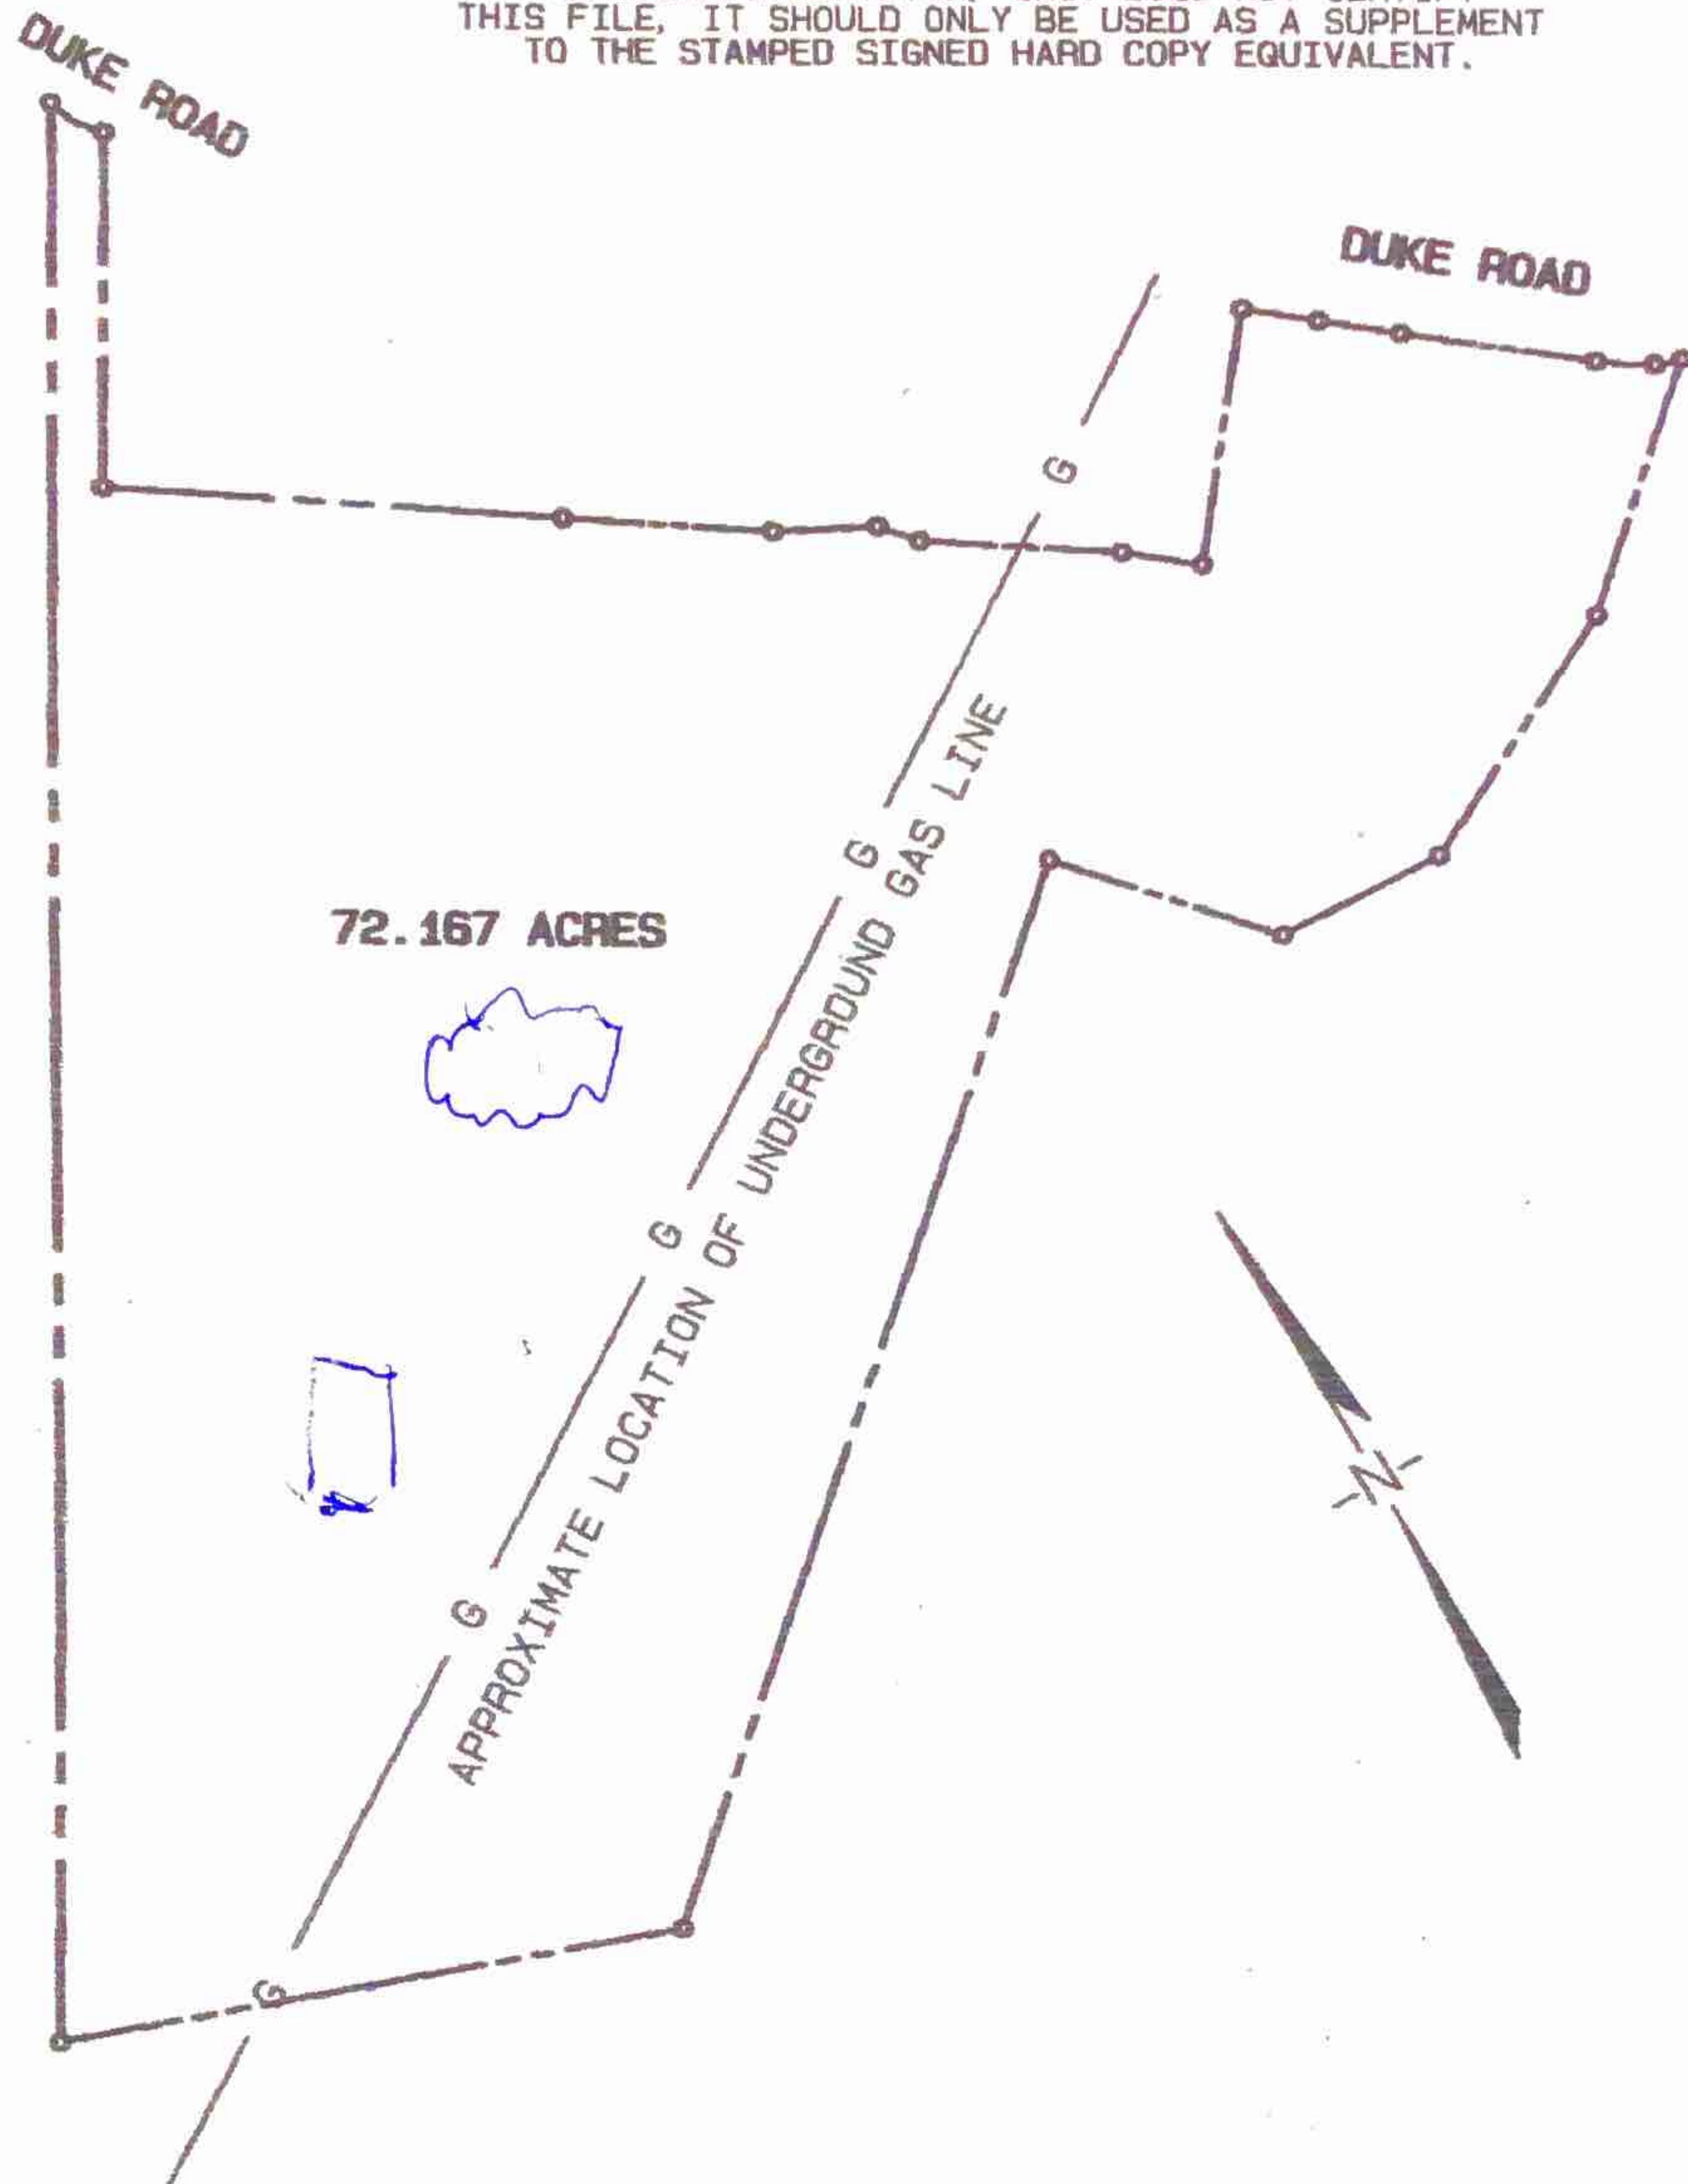

#04777; TM 5-1-43

TOM SHUMATE SURVEYOR, INC. DOES NOT CERTIFY THIS FILE, IT SHOULD ONLY BE USED AS A SUPPLEMENT TO THE STAMPED SIGNED HARD COPY EQUIVALENT.

NOTE

THIS SURVEY PERFORMED WITHOUT THE BENEFIT OF A TITLE REPORT AND MAY NOT INDICATE ALL ENCUMBRANCES AFFECTING PROPERTY SURVEYED.

NO CORNERS SET OR FOUND

PROPERTY OWNERSHIP; TAX MAP 5-1-43; SHERI L. SMITH TRUST, DB 215-664

DRAWING SHOWING

TM 5-1-43, SHERI L. SMITH TRUST PROPERTY

WAYNESBORO, VIRGINIA

SCALE 1" = 400' OCTOBER 8, 2018

TOM SHUMATE SURVEYOR, INC.
WAYNESBORO, VIRGINIA (540) 9422990