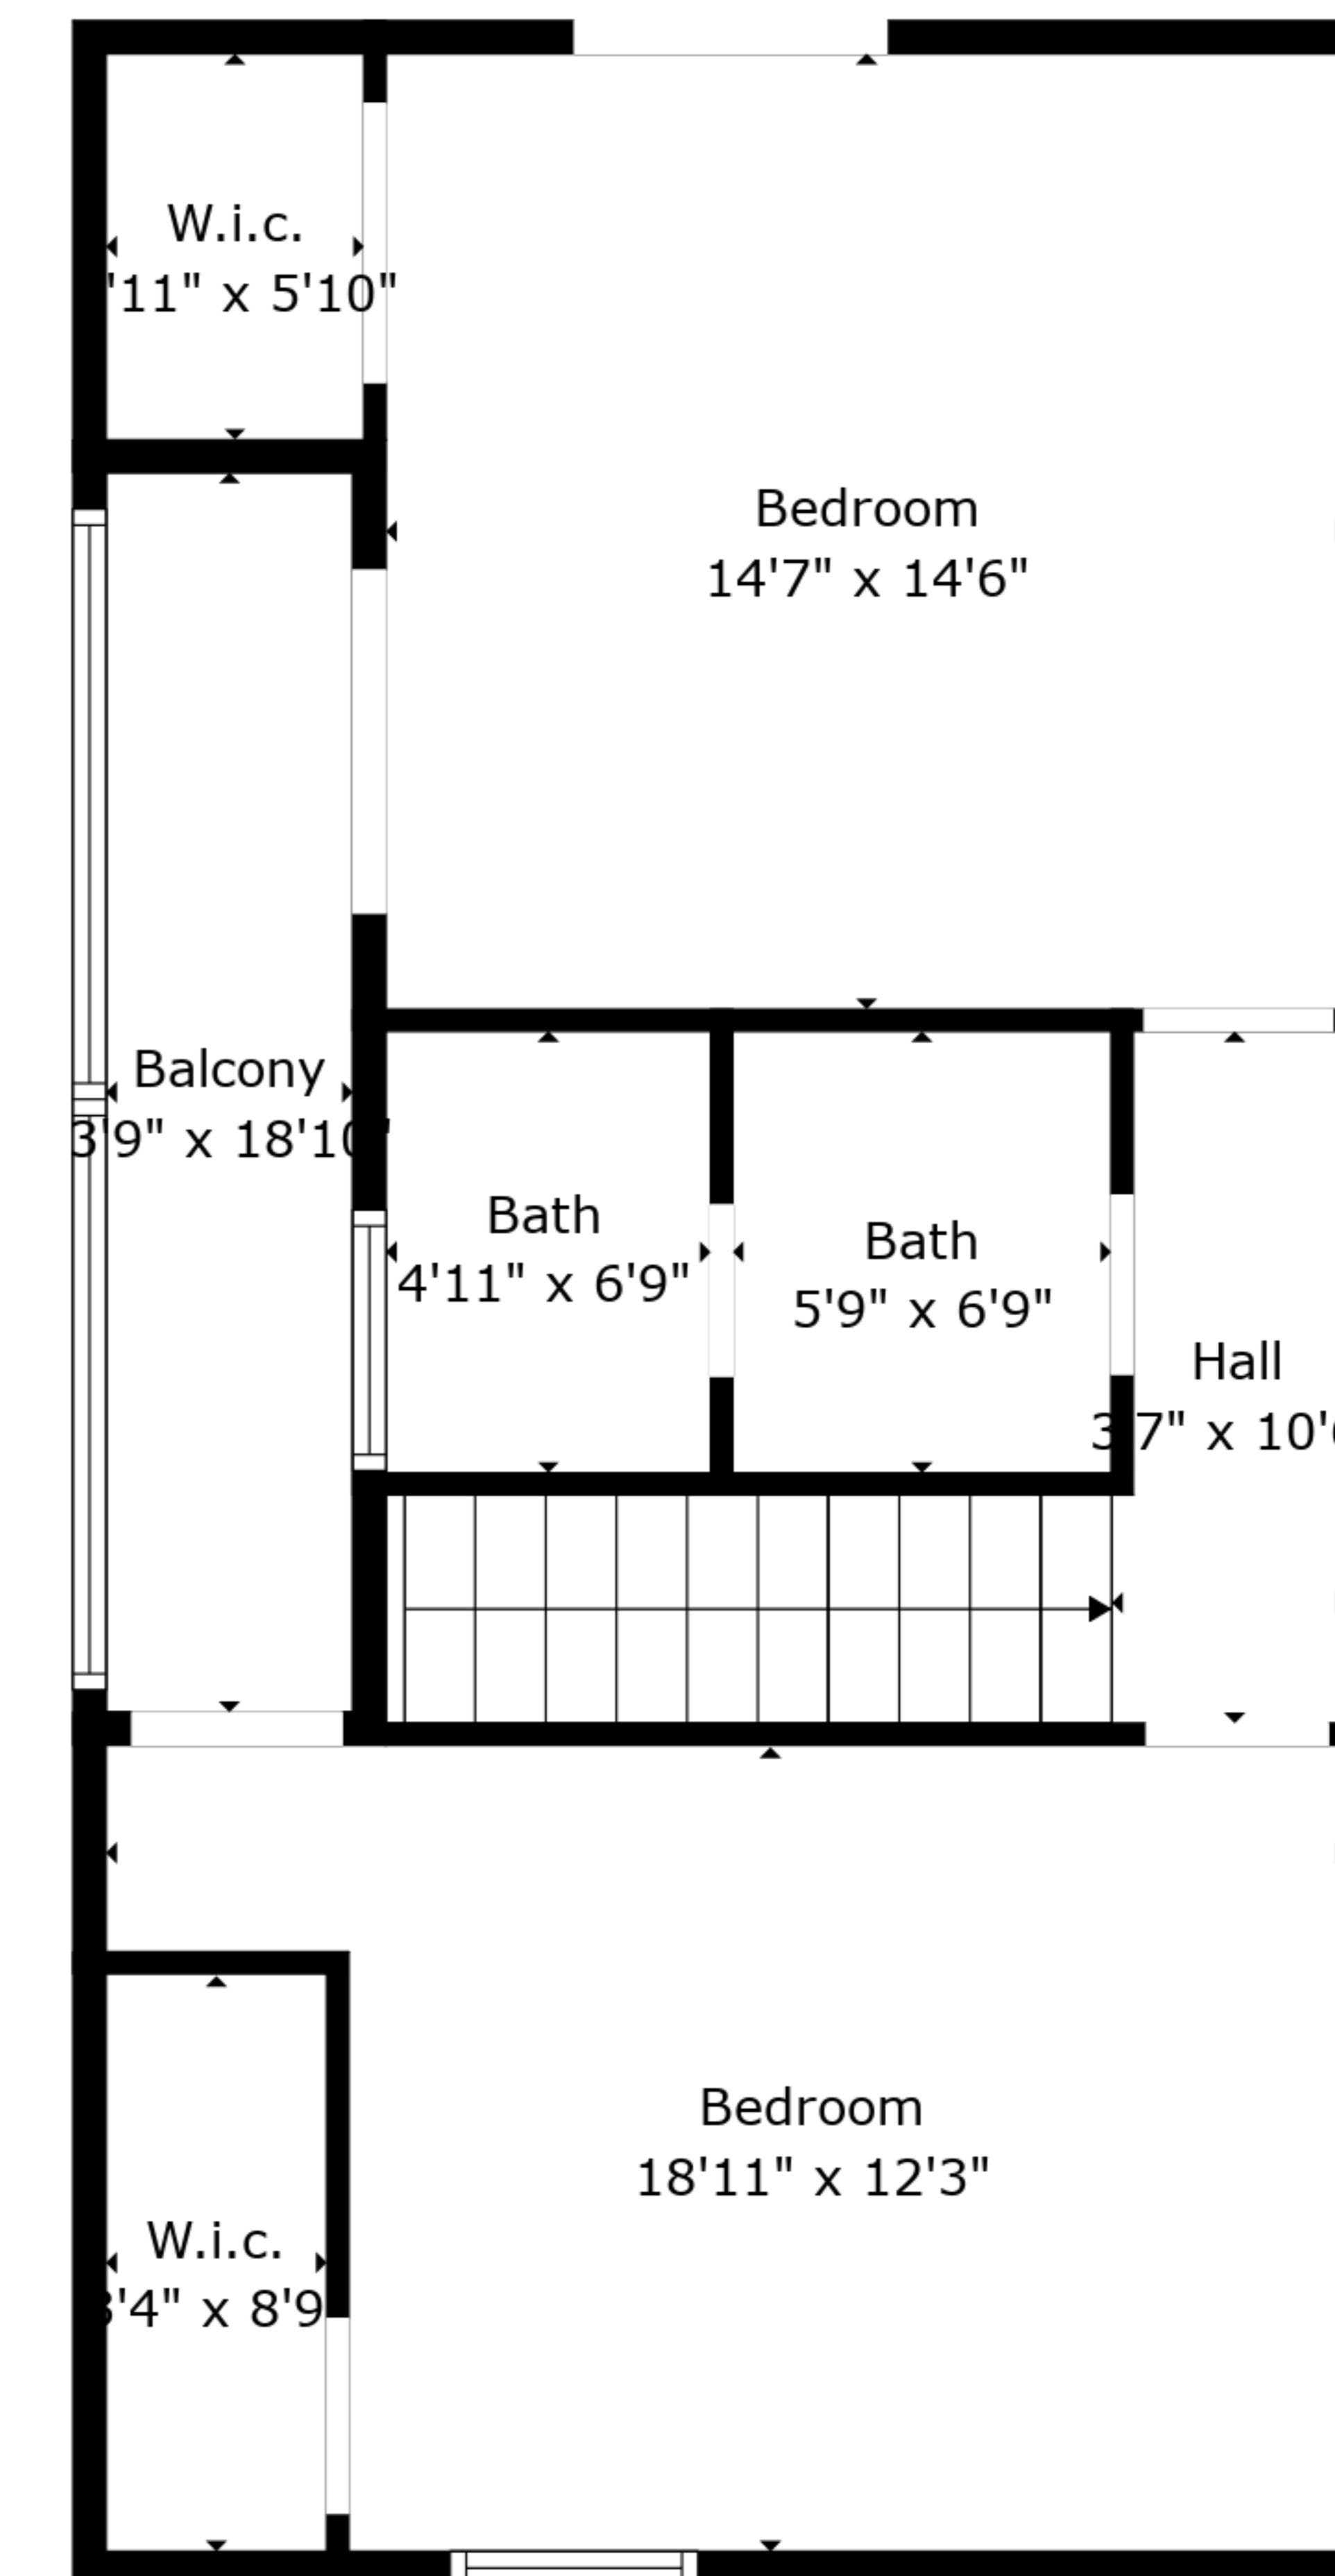

Floor 1

Floor 2

TOTAL: 2,540 SQ. FT.
 FLOOR 1: 2326 sq. ft, FLOOR 2: 634 sq. ft
 EXCLUDED AREAS: STORAGE: 125 sq. ft, PATIO: 286 sq. ft, PORCH: 297 sq. ft,
 BALCONY: 71 sq. ft REC ROOM: 420 sq. ft.