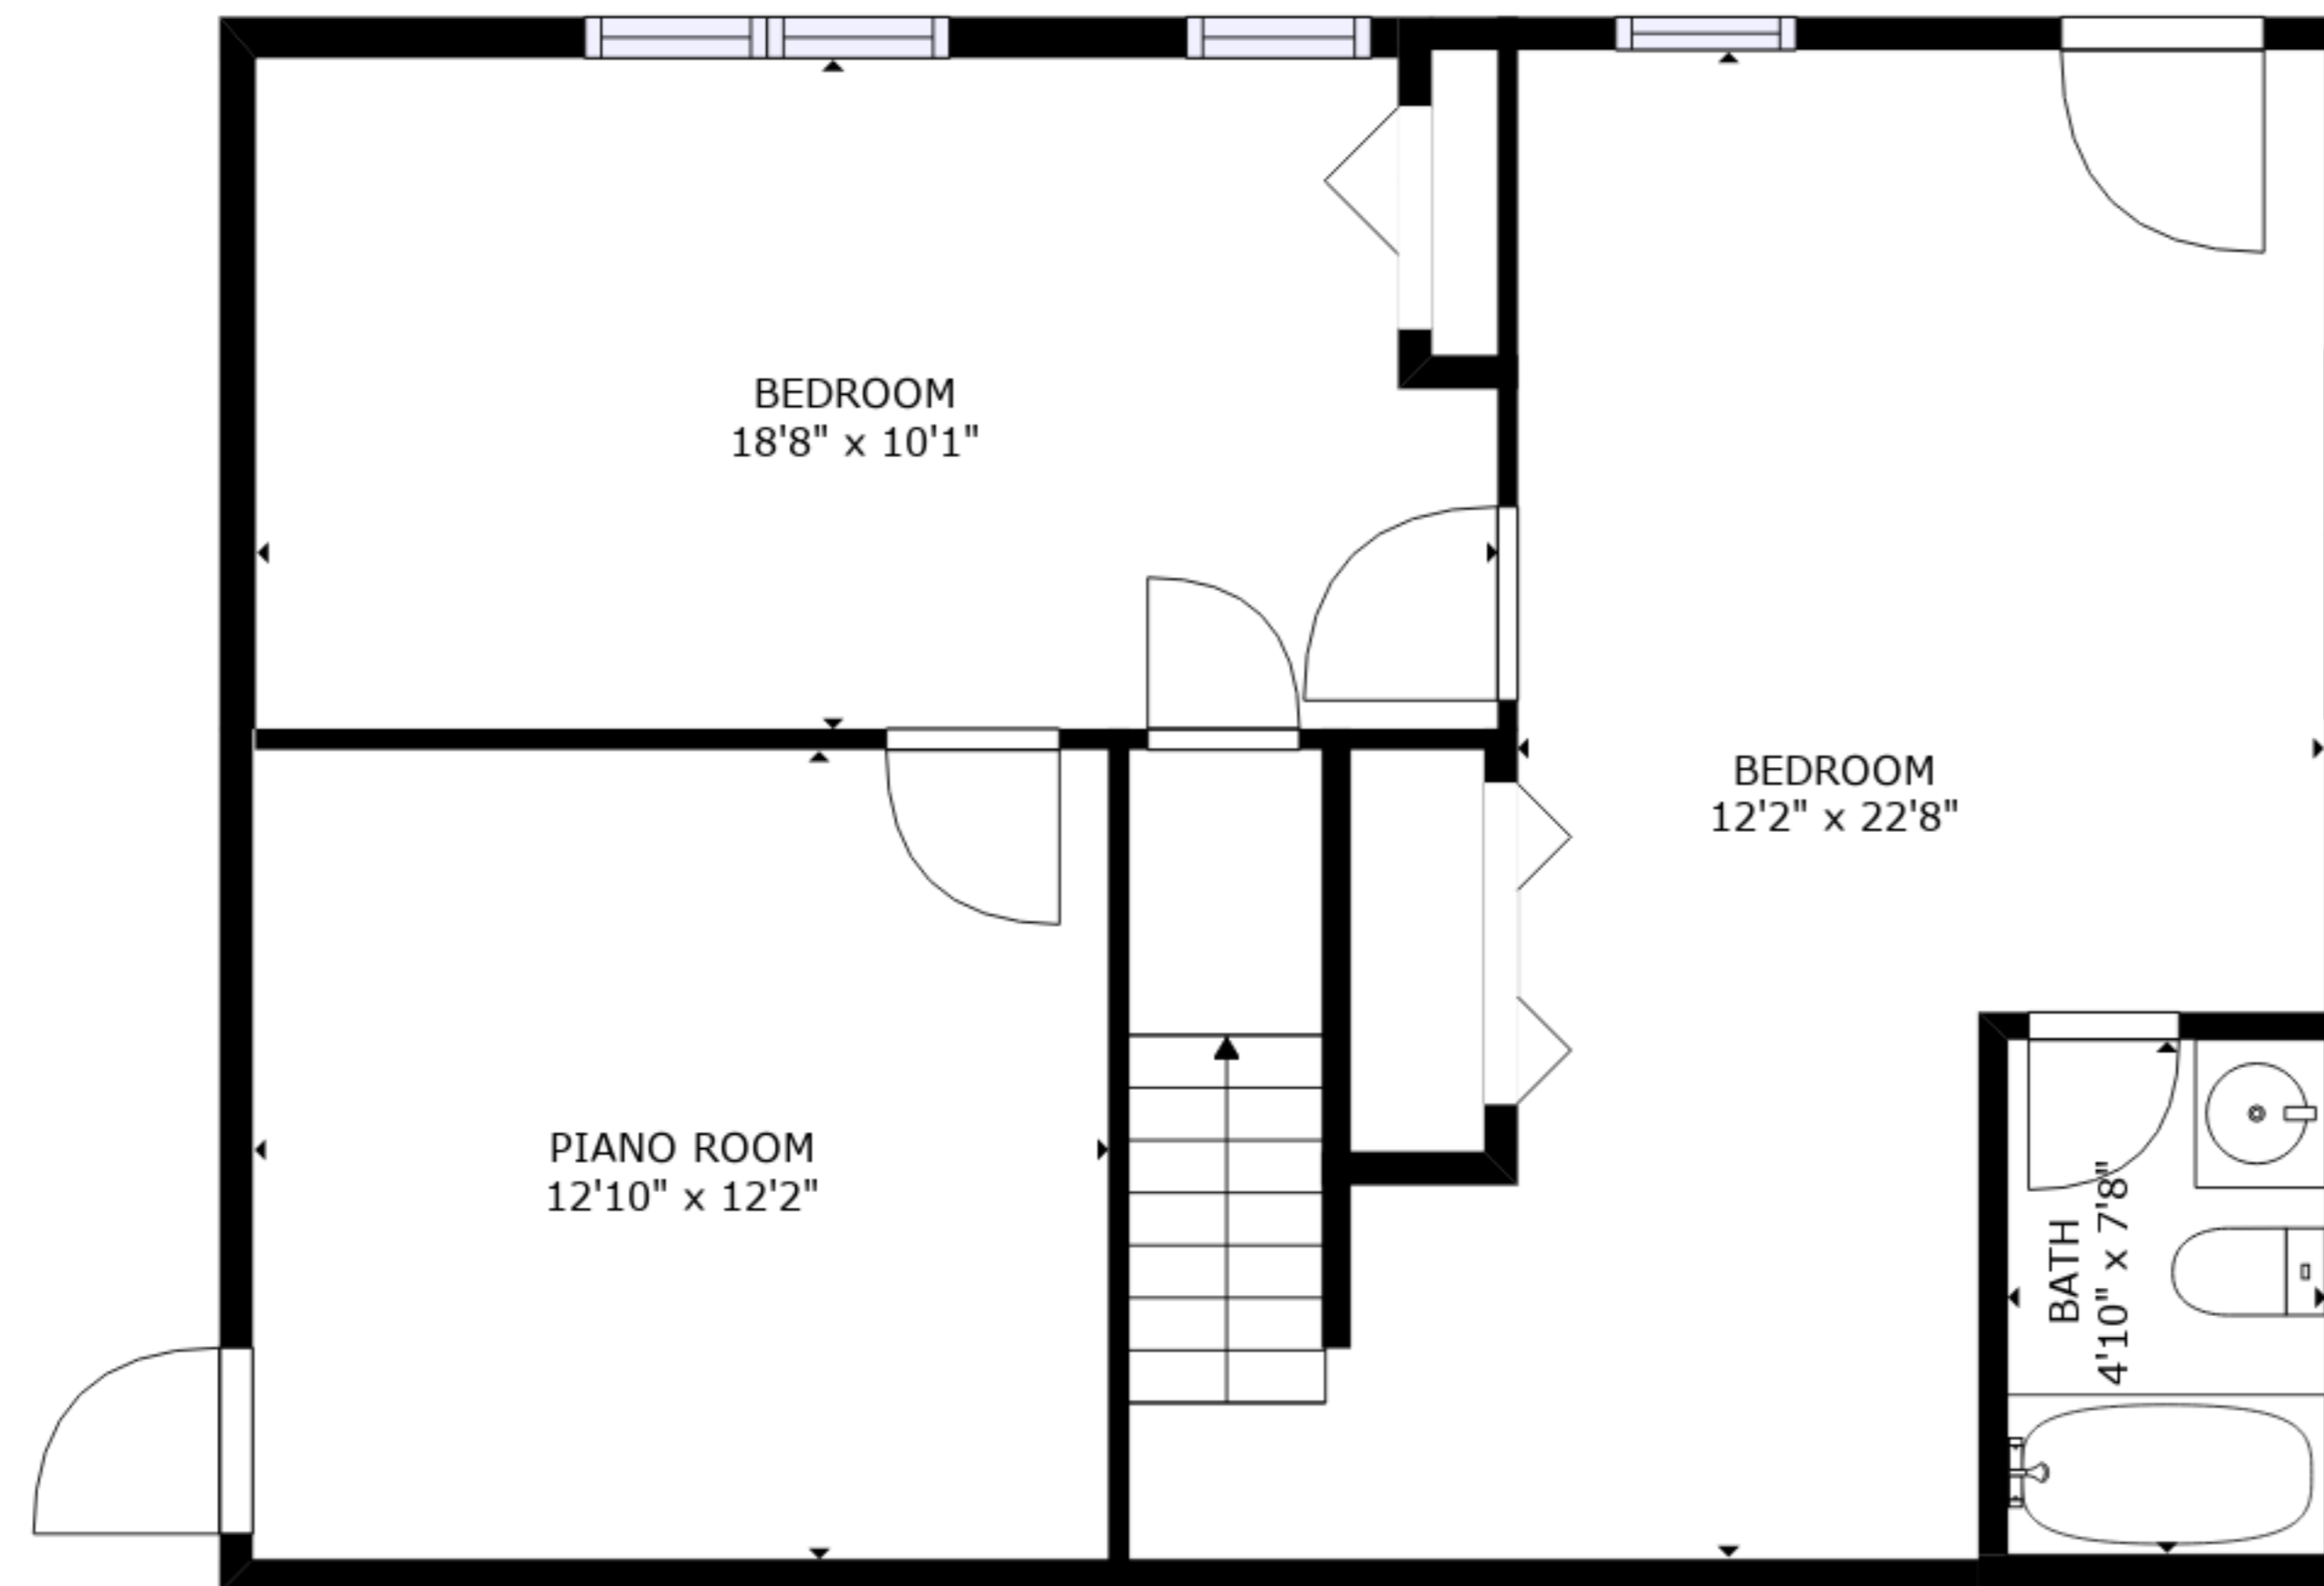

FLOOR 2

FLOOR 3

FLOOR 1

GROSS INTERNAL AREA
 FLOOR 1: 707 sq. ft, FLOOR 2: 1061 sq. ft
 FLOOR 3: 600 sq. ft
 TOTAL: 2368 sq. ft

SIZES AND DIMENSIONS ARE APPROXIMATE, ACTUAL MAY VARY.