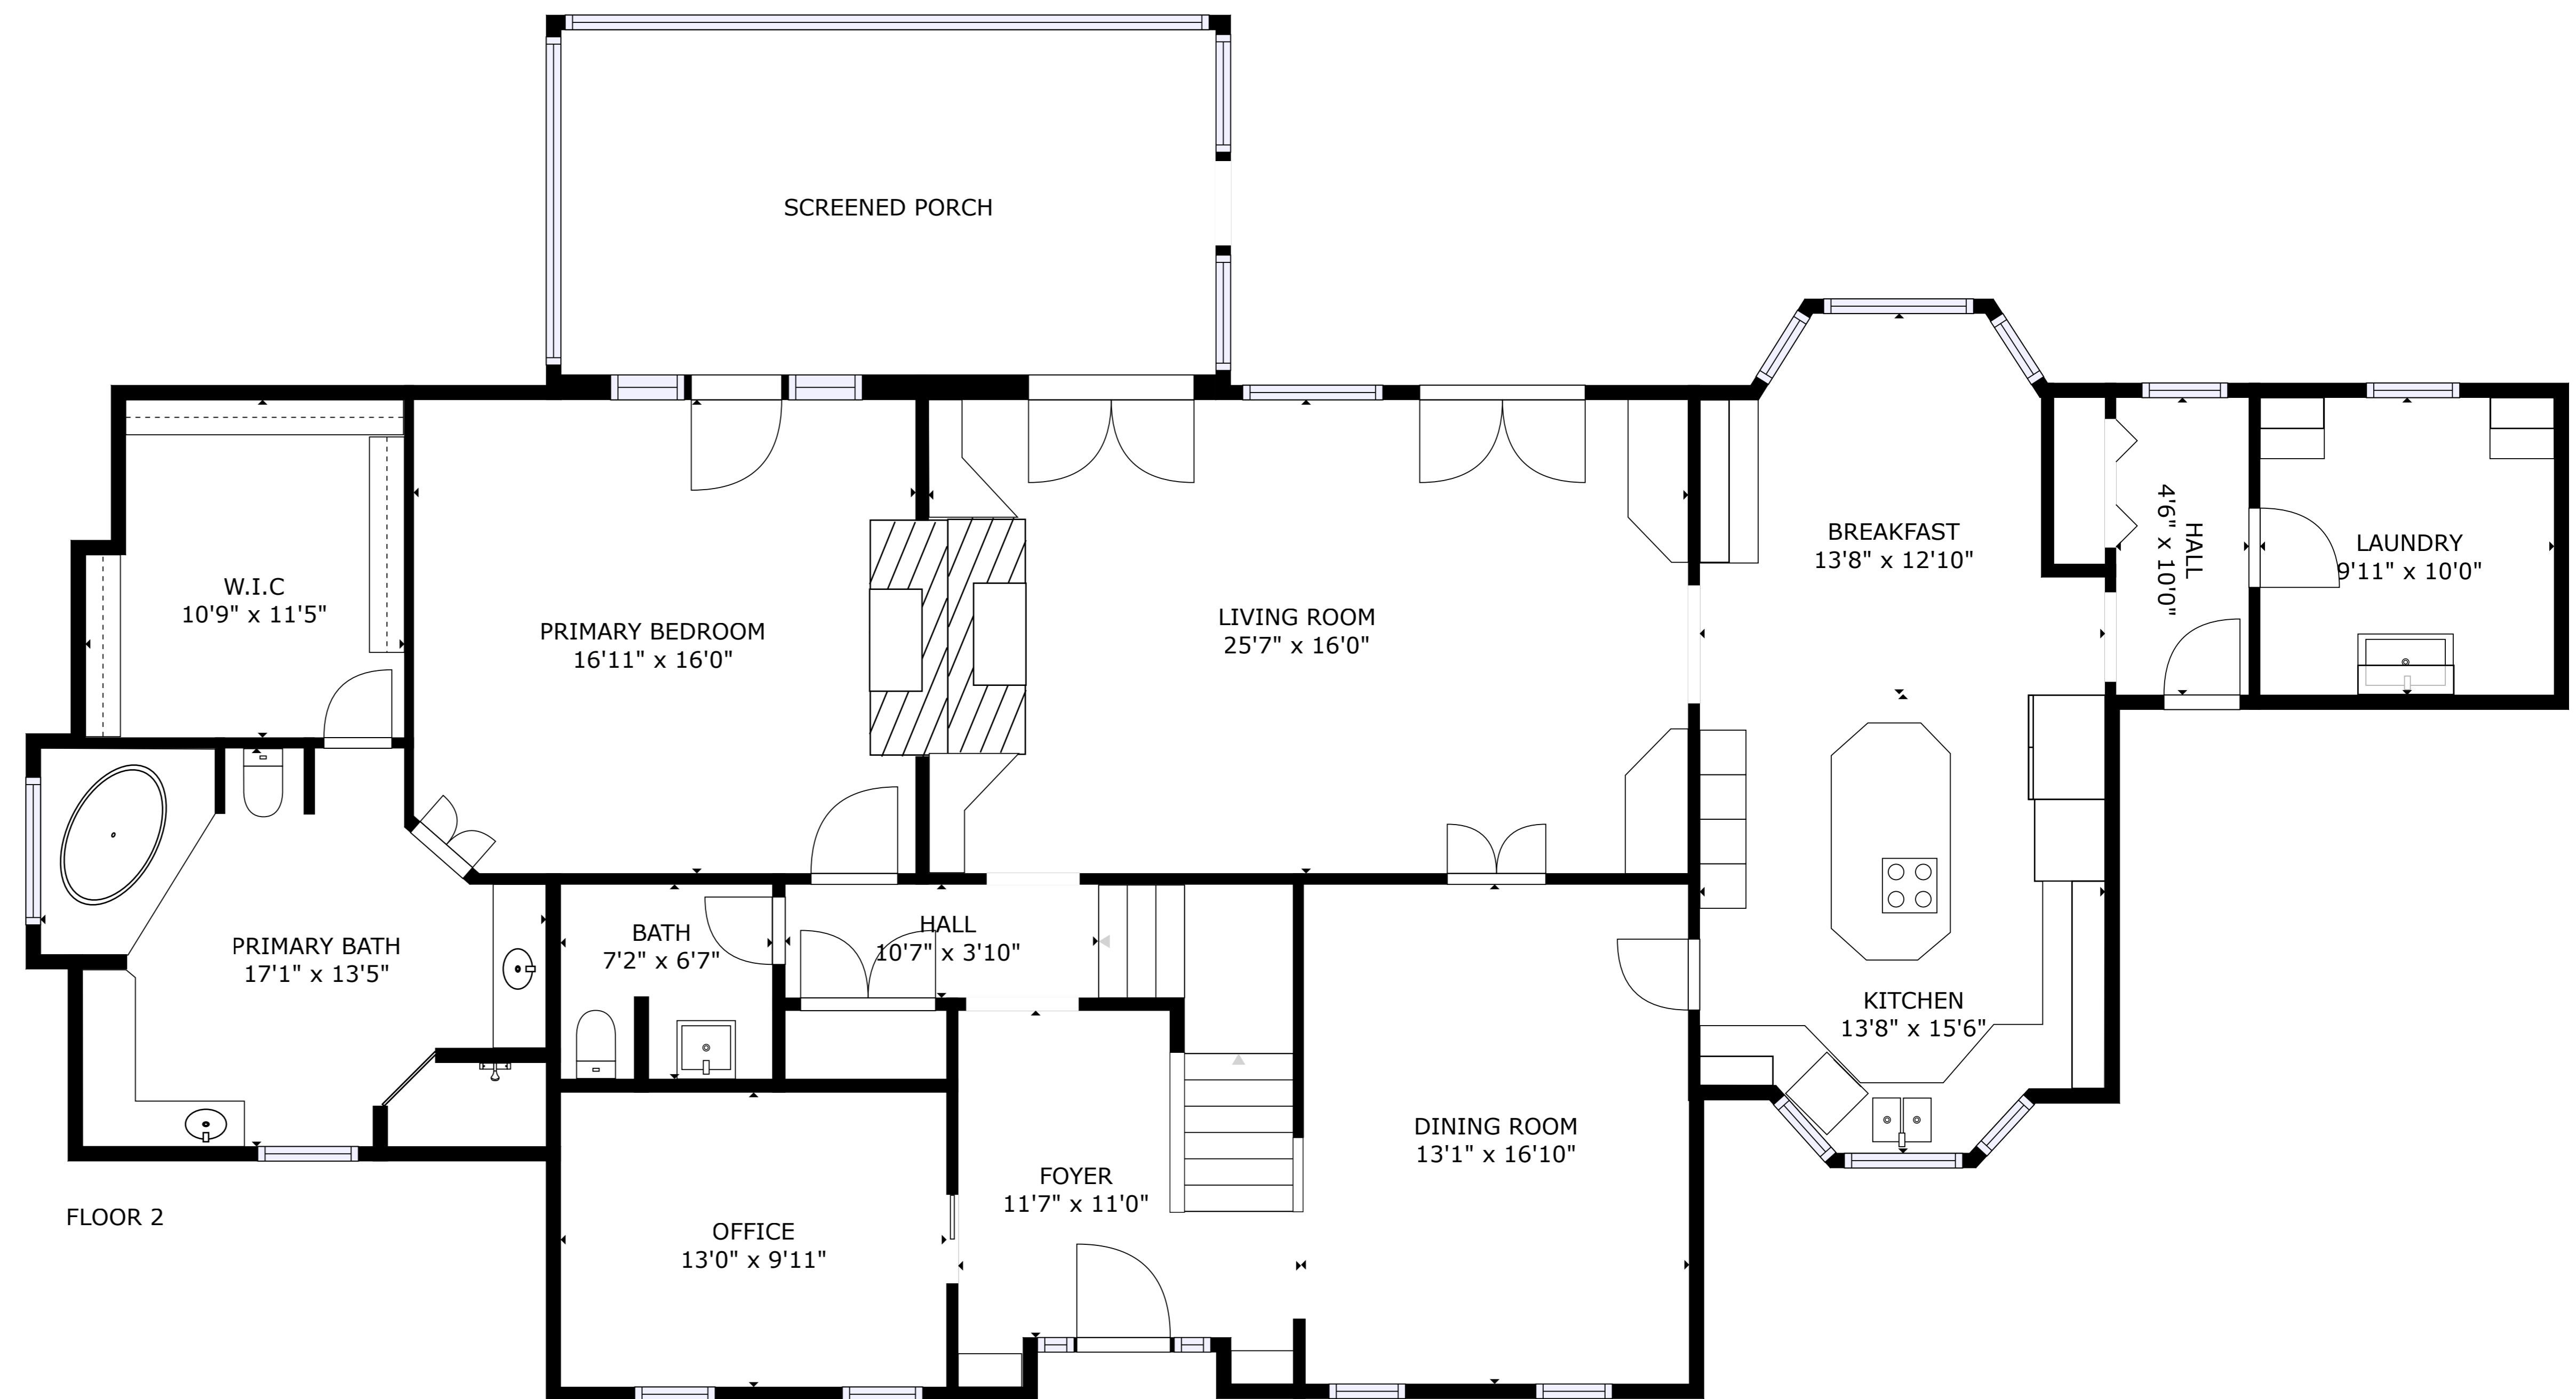

FLOOR 3

FLOOR 1

FLOOR 2

GROSS INTERNAL AREA
 FLOOR 1: 1326 sq. ft, FLOOR 2: 2176 sq. ft
 FLOOR 3: 770 sq. ft, EXCLUDED AREAS:
 PORCH: 257 sq. ft
 TOTAL: 4272 sq. ft

SIZES AND DIMENSIONS ARE APPROXIMATE, ACTUAL MAY VARY.