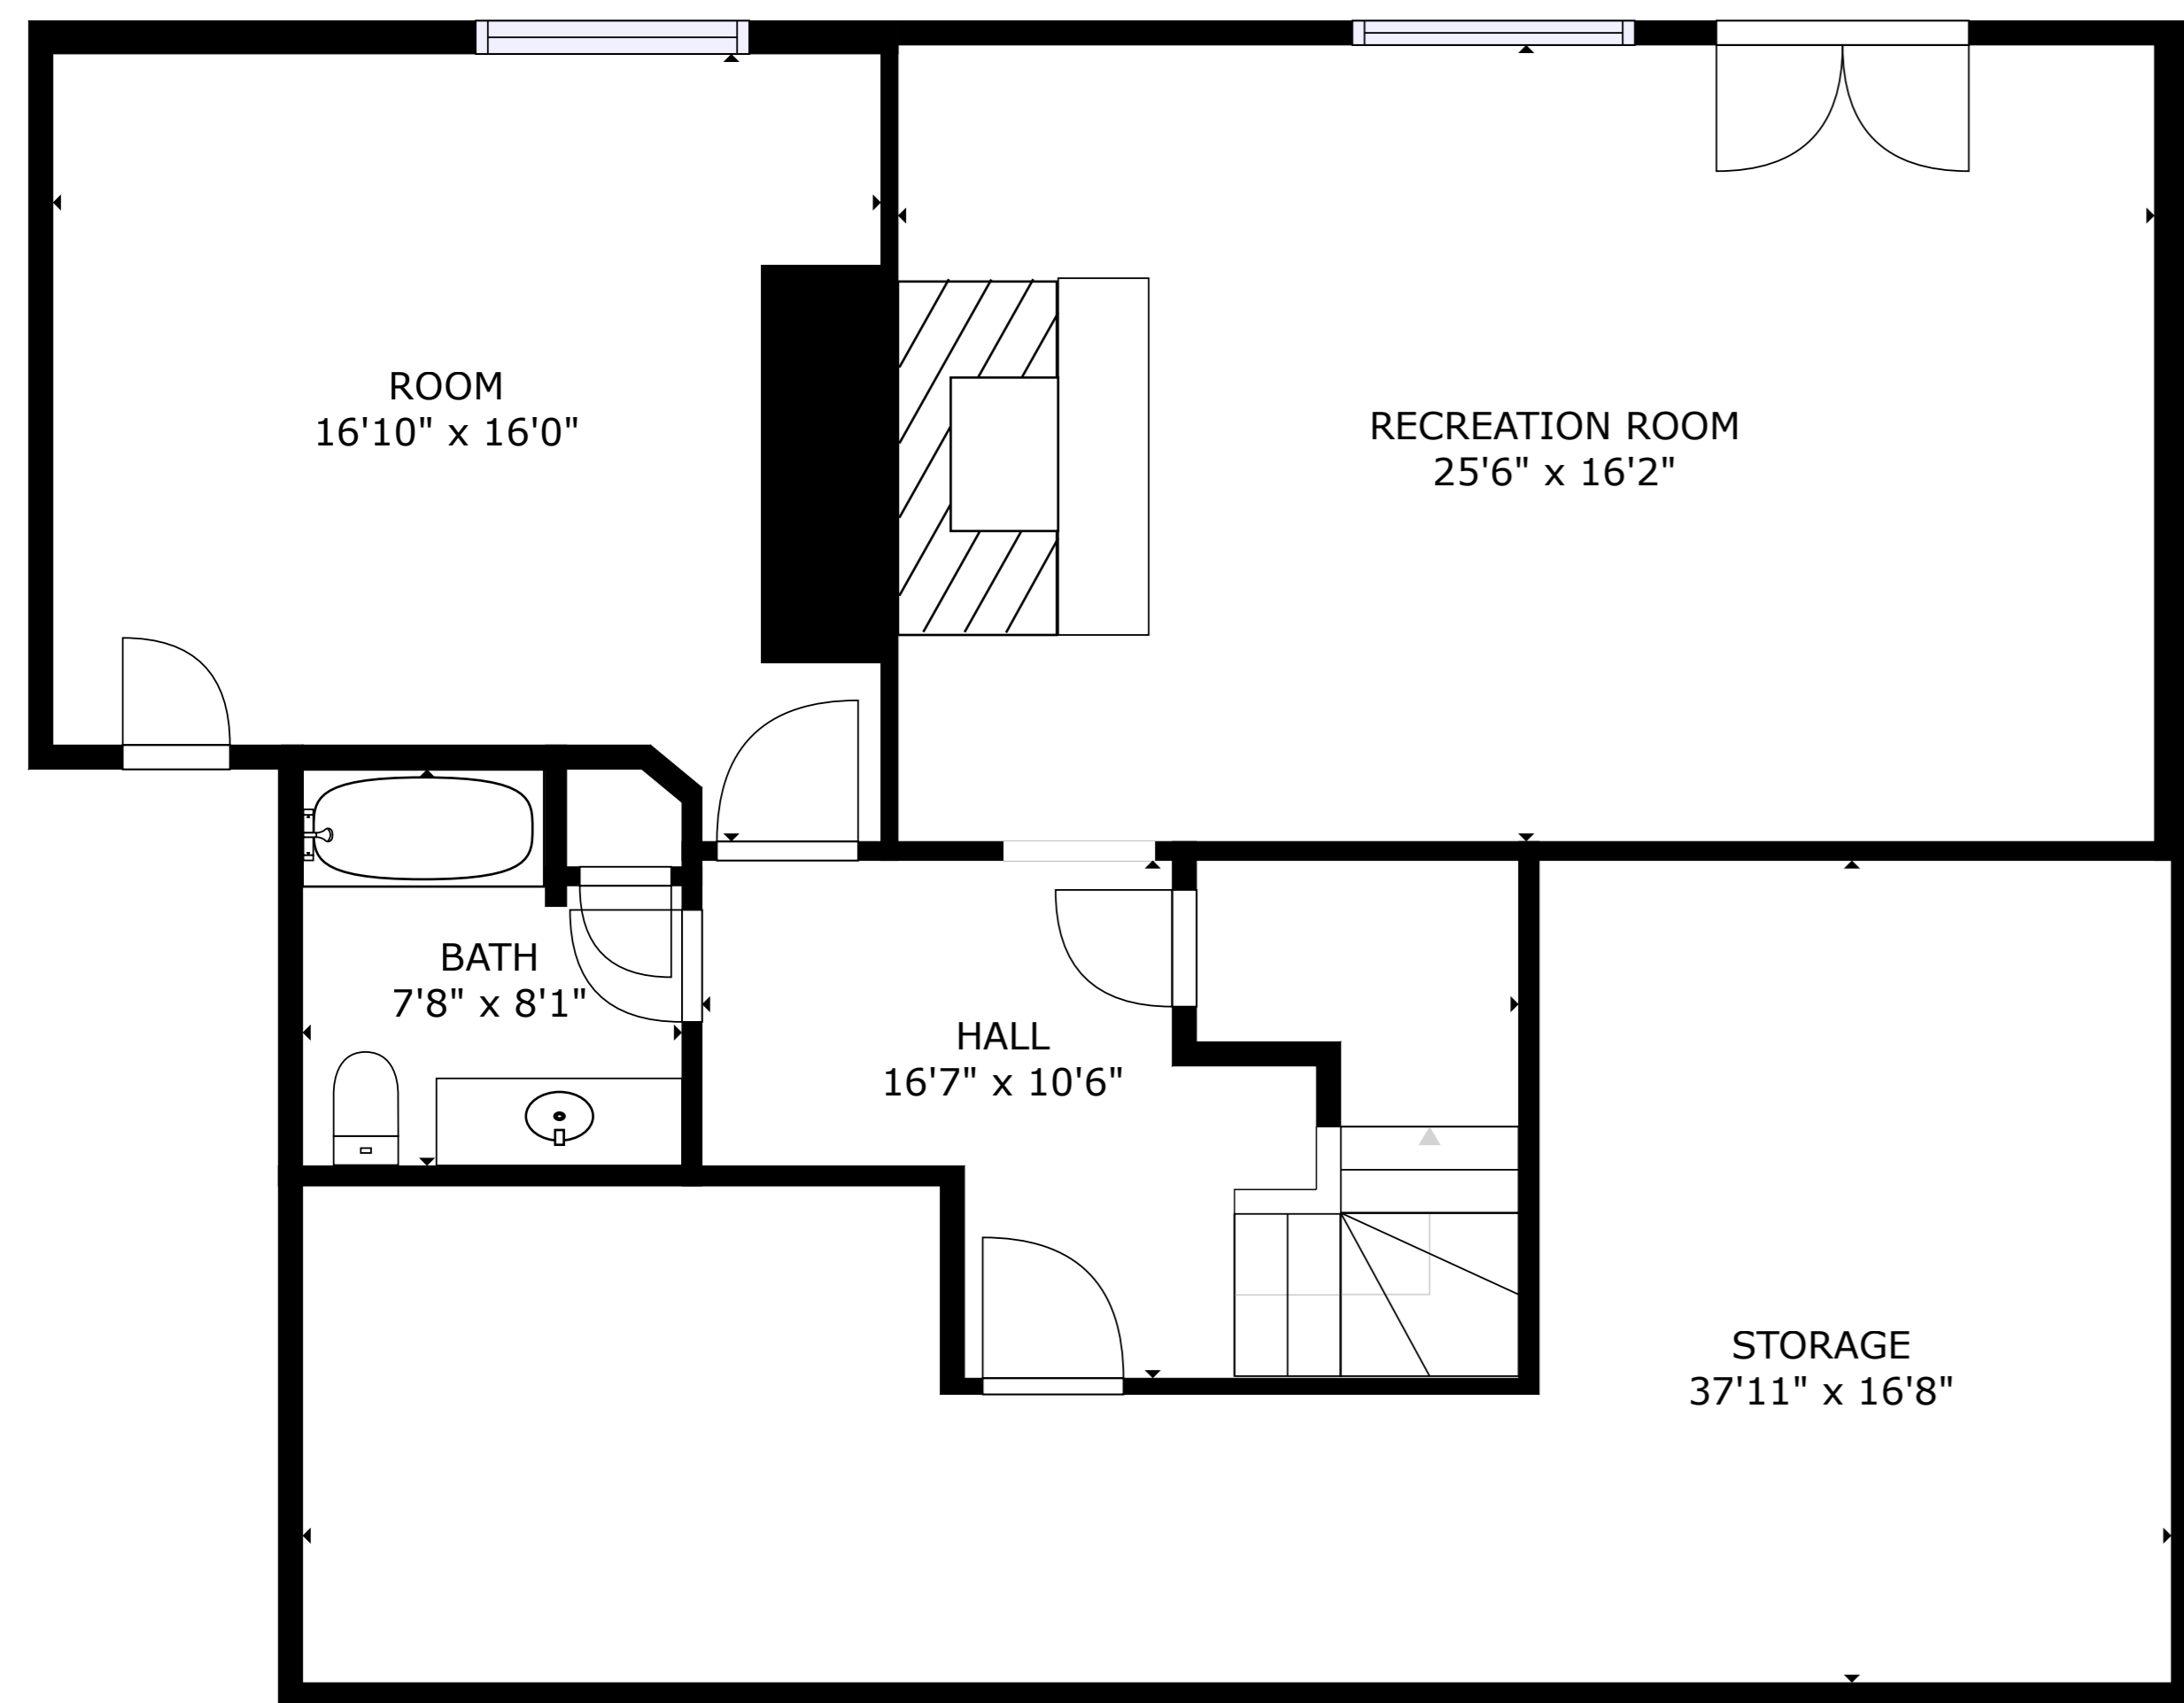

FLOOR 3

FLOOR 1

FLOOR 2

GROSS INTERNAL AREA
 FLOOR 1: 1326 sq. ft, FLOOR 2: 2176 sq. ft
 FLOOR 3: 770 sq. ft, EXCLUDED AREAS:
 PORCH: 257 sq. ft
 TOTAL: 4272 sq. ft

SIZES AND DIMENSIONS ARE APPROXIMATE, ACTUAL MAY VARY.