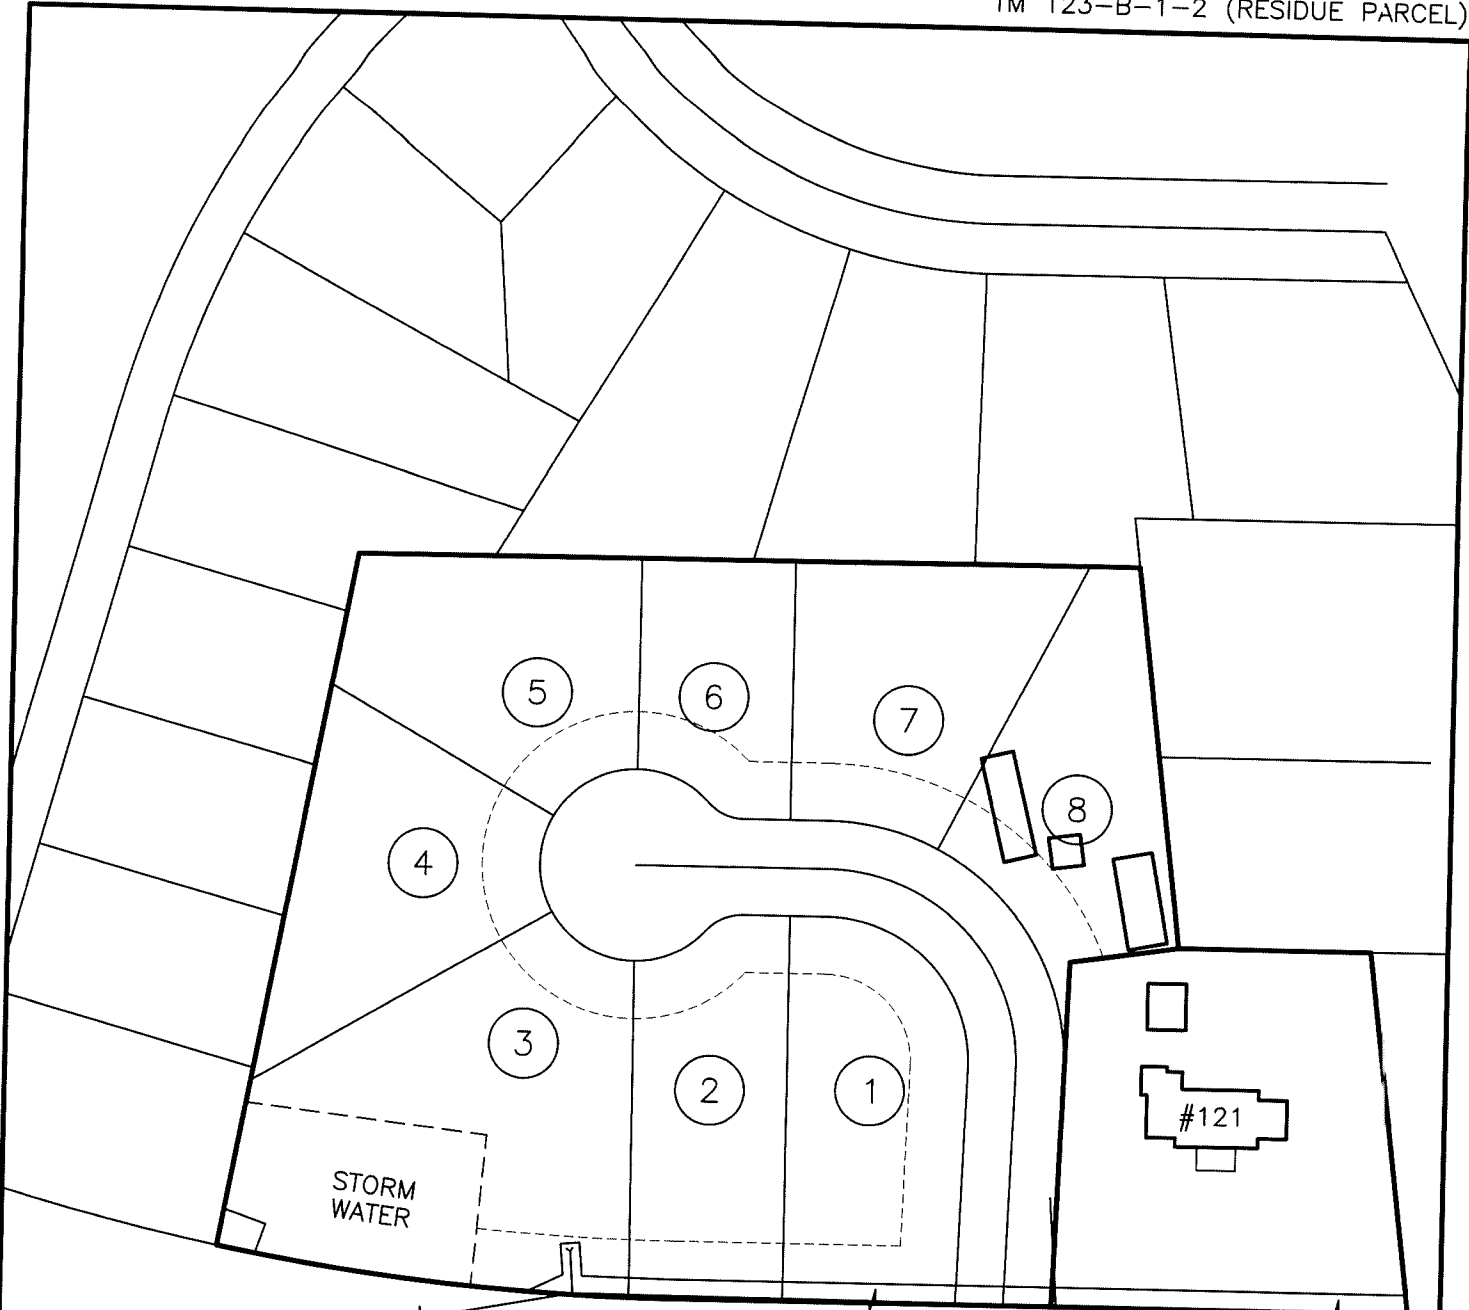

GARBERS CHURCH ROAD

SKETCH OPTION 1

SPANGLER ESTATE PROPERTY

CITY OF HARRISONBURG, VA

SCALE 1" = 100'

FEBRUARY 2, 2022

EGS & ASSOCIATES, INC.
15 TERRY ST., STAUNTON, VA

GARBERS CHURCH ROAD