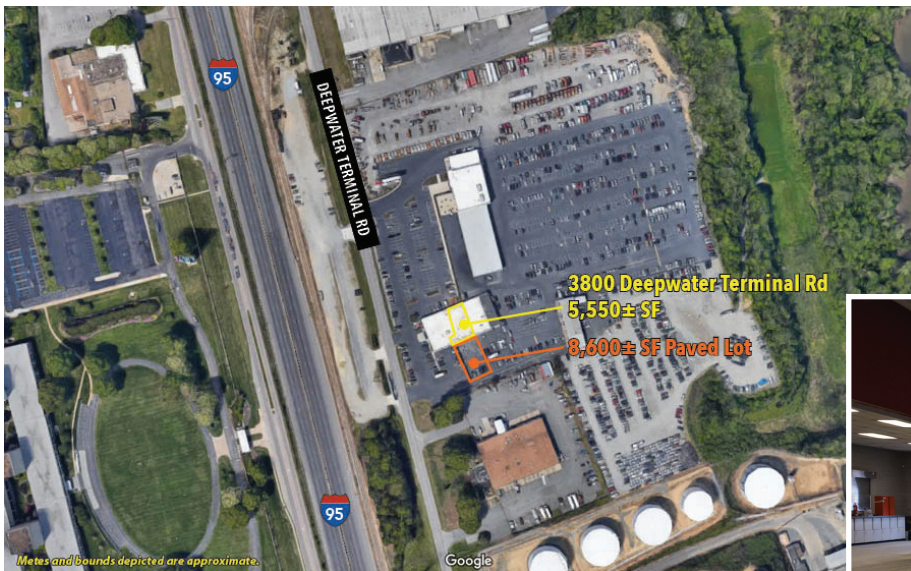

5,550 ± SF TURNKEY AUTO PAINT & BODY SHOP ON I-95

3800 DEEPWATER TERMINAL RD, RICHMOND, VA 23234, EXIT 69

This former paint and body shop is ideal for any business in the automotive industry. With equipment and paint booths already installed, it would make a perfect home for a new paint & body shop. The 5,550± SF space features two 12' x 12' drive in doors and two paint booths. Located less than a mile to I-95, this location is easily accessible and only 4 miles from downtown Richmond.

WAREHOUSE SPACE

- Adjacent to Richmond Auto Auction
- 4 Miles to Downtown Richmond
- 2 Drive-in Bays
- 2,000±SF Office Space
- Fenced 8,600± SF Paved Lot
- Includes Existing Paint Booths and Equipment
- City of Richmond Enterprise Zone
- 100,000+ Vehicles Per Day