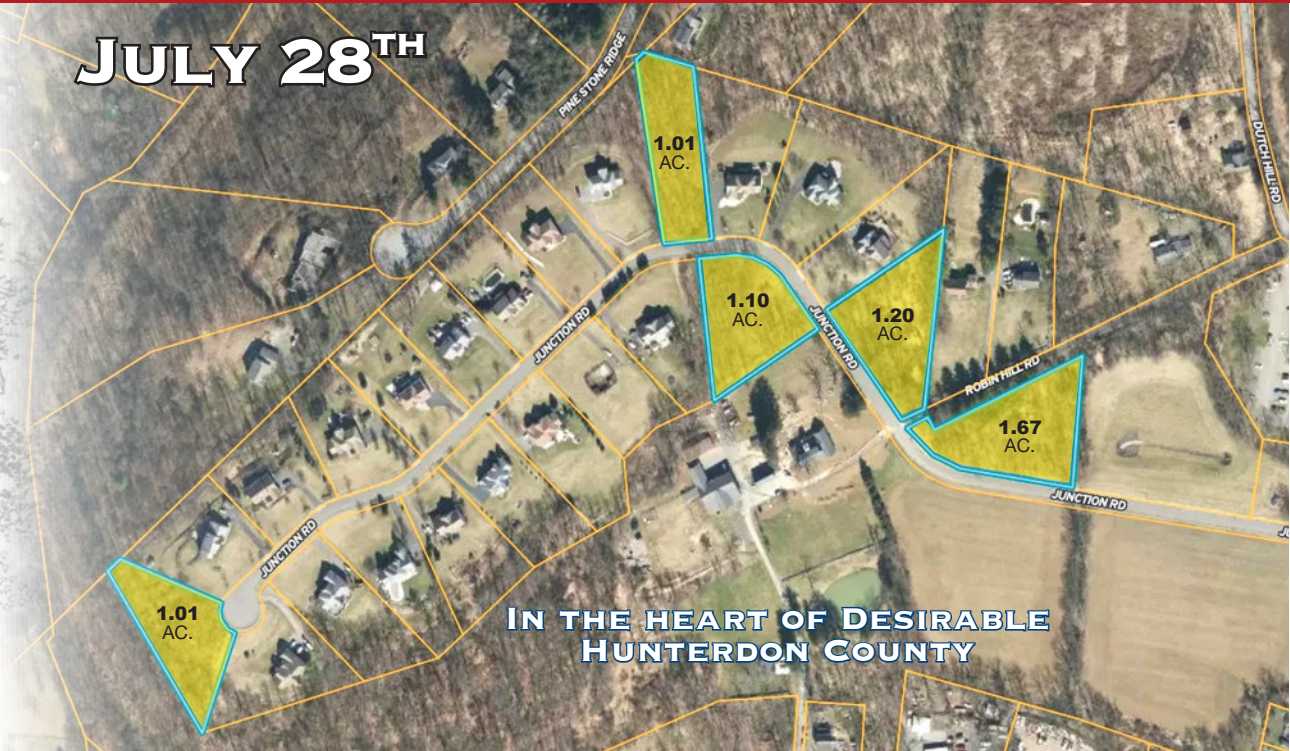

# AUCTION

FIRST TWO PARCELS GUARANTEED TO BE SOLD AT OR ABOVE \$95,000!

**BUILDERS CLOSE OUT  
OF 5 BUILDING LOTS  
SOLD SEPARATELY**

**JULY 28<sup>TH</sup>**

Conceptual Rendering

**HAMPTON BOROUGH,  
HUNTERDON COUNTY, NJ**

**IN THE HEART OF DESIRABLE  
HUNTERDON COUNTY**

# AUCTION

FIRST TWO PARCELS GUARANTEED TO BE SOLD AT OR ABOVE \$95,000!

ATTENTION BUILDERS, INVESTORS AND  
NEIGHBORING PROPERTY OWNERS  
BUY ONE, TWO OR SEVERAL...YOUR CHOICE!

- **Prime Development Opportunity:** Five residential building lots (sold individually) available in a desirable, low-density setting—ideal for new construction home buyers, custom home builders, or investors seeking a boutique project in Hunterdon County.
- **Peaceful, Scenic Setting:** Located on Junction Road, the parcels provide a quiet suburban environment with natural surroundings while still maintaining convenient accessibility.
- **Convenient Access to Major Commuter Routes:** Easy proximity to Routes 31, 78, and 22 offers smooth connectivity to regional employment hubs, shopping, and services.
- **Top Rated School Systems!** A small-town environment known for its tight-knit feel, local character, and access to nearby shopping, dining, and everyday conveniences in the surrounding area.
- **Desirable Hunterdon County Lifestyle:** Residents enjoy a high quality of life with preserved open space, farmland, and recreational opportunities such as parks, trails, and outdoor activities.

**Property Address:** Junction Road, Hampton Borough, Hunterdon County, NJ 08827

**LIVE AUCTION** with Simulcast Online Bidding: July 28, 2026 at 11 am

**Auction Location:** Hampton Inn, 16 Frontage Drive, Clinton, NJ 08809