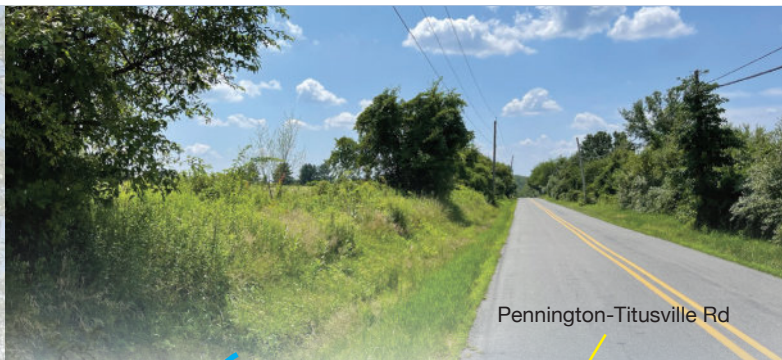

- Preserved by Mercer County this farm has a very private 2^{+/-} acre home site set back from the main road for privacy and a 1^{+/-} acre farm market site on Mine Rd.
- Oversized equipment barn with large overhead doors for equipment storage.
- Excellent location allowing quick and convenient access to Hopewell, Pennington, and Princeton.

Housing Site set back for Privacy

Oversized Three Bay Equipment Barn

Ready for a Productive 2024!

Property Previews 12-2 PM:

Thursday, October 5th

Thursday, October 12th

Mine Rd & Route 31,
Hopewell Township,
Mercer County, NJ 08525

Pennington-Titusville Rd

Pennington-Titusville Rd

Build Your Home Here

Pond

“CHOWDHURY FARM”

28.40^{+/-} ACRES PRESERVED FARMLAND WITH A POND

- Preserved by Mercer County this farm has a large home site, perfect for building an estate home.
- Secluded pond for fun and peaceful moments.
- Excellent fit for horses, large garden, hay crop, goats, chickens, etc.
- Quick access to Routes 31, 206, and I-95/I-295.