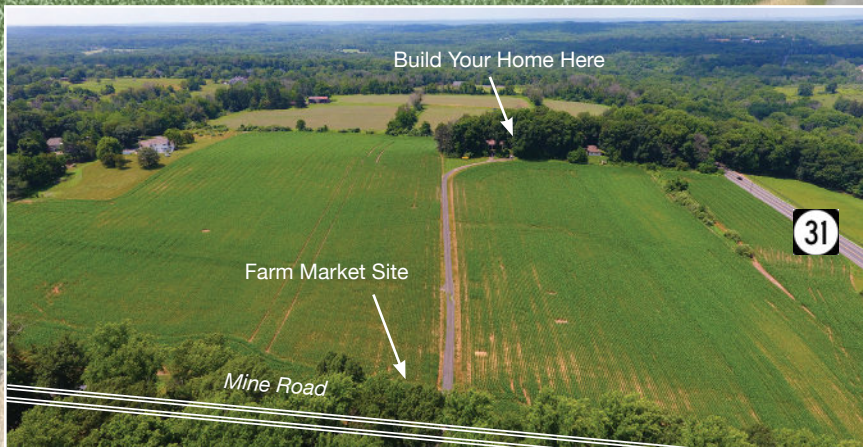

34.29^{+/-} ACRES AND 28.4^{+/-} ACRES OF GREEN GOLD

“WERT FARM”

“CHOWDHURY FARM”

OCTOBER 26TH

HOPEWELL TOWNSHIP, MERCER COUNTY, NJ

“WERT FARM”

34.29^{+/-} ACRES PRESERVED FARMLAND WITH AN IDENTIFIED FARM MARKET EXCEPTION AREA ON MINE RD

- Preserved by Mercer County this farm has a very private 2^{+/-} acre home site set back from the main road for privacy and a 1^{+/-} acre farm market site on Mine Rd.
- Oversized equipment barn with large overhead doors for equipment storage.
- Excellent location allowing quick and convenient access to Hopewell, Pennington, and Princeton.

Housing Site set back for Privacy

Oversized Three Bay Equipment Barn

Ready for a Productive 2024!

Property Previews 12-2 PM:

Thursday, October 5th

Thursday, October 12th

Mine Rd & Route 31,
Hopewell Township,
Mercer County, NJ 08525

Pennington-Titusville Rd

Pennington-Titusville Rd

Build Your Home Here

Pond

“CHOWDHURY FARM”

28.40^{+/-} ACRES PRESERVED FARMLAND WITH A POND

- Preserved by Mercer County this farm has a large home site, perfect for building an estate home.
- Secluded pond for fun and peaceful moments.
- Excellent fit for horses, large garden, hay crop, goats, chickens, etc.
- Quick access to Routes 31, 206, and I-95/I-295.