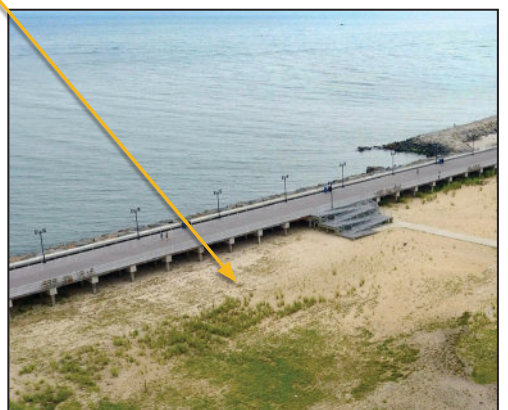

Block-wide Boardwalk Front Lots
Beautiful Views of the Ocean and Inlet

Auction Information:

Online Auction Bidding Concludes Wednesday, Sept 27, 2023: Group **A** at 11 am & Group **B** at 12 pm

Download the Property Information Package then, drive-by and preview the properties

888-299-1438
MAXSPANN.COM
SERVING THE NATION
OFFICES: NEW YORK - NEW JERSEY - FLORIDA