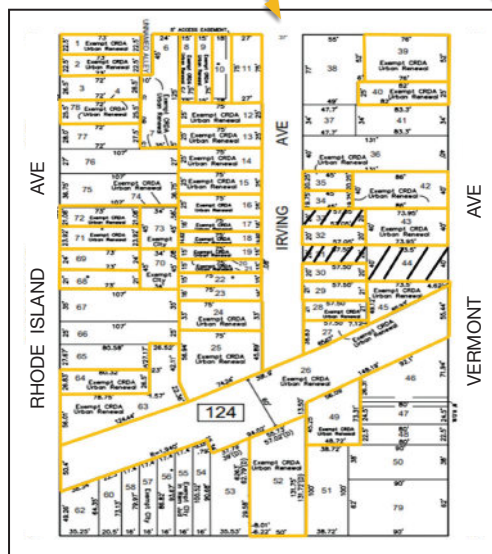

## Marine Zoned Lots on the Bay to Residential Lots on the Boardwalk

- Residential and Commercial Parcels sold individually and in packages.
- Buy one, two or several – Pick your Favorites and Bid Your Price!
- Take part in the Hot Atlantic City real estate market and don't miss these fantastic deals!

## 100 Properties from Waterfront Lots on Boardwalk to Block Wide Assemblages

**3.72 Waterfront Acres**  
 750+/- Ft of Water Frontage  
 Zoned MC Marine Commercial and R-1 Venice Park at the foot of the Absecon Blvd Bridge

**Residential Site**  
 32,567+/- Sq Ft  
 Frontage on Four Roads

**Large Cluster Assemblage**  
 Minimum Bids \$7.50 PSF  
 Buy One or Buy All

**Block-wide Boardwalk Front Lots**  
 Beautiful Views of the Ocean and Inlet