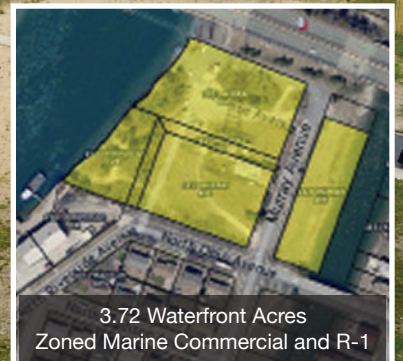

## Atlantic City Multi-Seller Sale

Minimum Bids from \$7.50 PSF

**100 Properties from Waterfront Lots on  
Boardwalk to Block Wide Assemblages**

**September 27<sup>th</sup>**  
**Atlantic City, NJ**

3.72 Waterfront Acres  
Zoned Marine Commercial and R-1

## Marine Zoned Lots on the Bay to Residential Lots on the Boardwalk

- Residential and Commercial Parcels sold individually and in packages.
- Buy one, two or several – Pick your Favorites and Bid Your Price!
- Take part in the Hot Atlantic City real estate market and don't miss these fantastic deals!

## 100 Properties from Waterfront Lots on Boardwalk to Block Wide Assemblages

**3.72 Waterfront Acres**  
 750+/- Ft of Water Frontage  
 Zoned MC Marine Commercial and R-1 Venice Park at the foot of the Absecon Blvd Bridge

**Residential Site**  
 32,567+/- Sq Ft  
 Frontage on Four Roads

**Large Cluster Assemblage**  
 Minimum Bids \$7.50 PSF  
 Buy One or Buy All

**Block-wide Boardwalk Front Lots**  
 Beautiful Views of the Ocean and Inlet