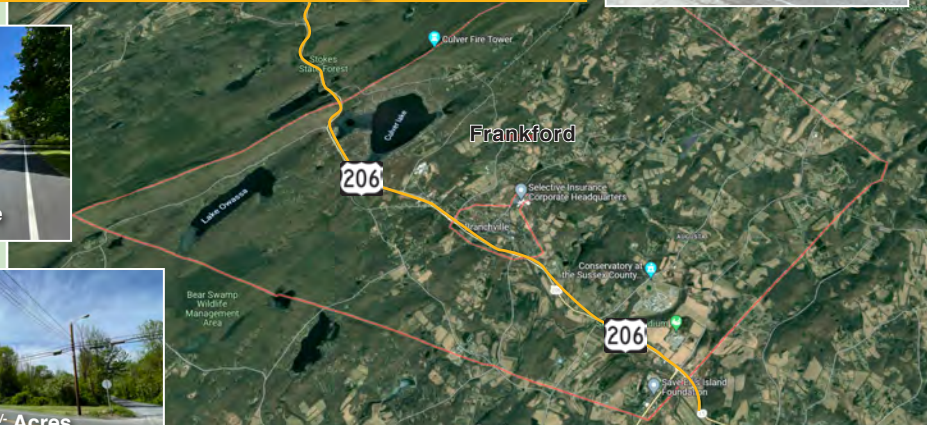

Buy One, Two, or All Lots! - Your Choice

- Frankford Township, New Jersey, is a pleasant and bucolic community located in New Jersey's great northwest Skylands region offering both convenience and small-town character.
- It's a perfect place for the outdoor enthusiast and home to the Sussex County Fairgrounds, Skylands Stadium, rolling agricultural lands, forests and pristine lakes.

## Estate Ordered Sale

10 Residential Lots in Mansfield Township Sold Together as One Package

Attention Investors, Builders and Neighbors

- Purchase all ten lots in one auction package.
- Explore the numerous possibilities to build, sub-divide, or make an assemblage with your existing holdings.
- Mansfield Twp offers country living with easy access to dining and shopping in Mansfield, Hackettstown, and Washington.
- Convenient to Routes 57, 31, 46 and I-80.