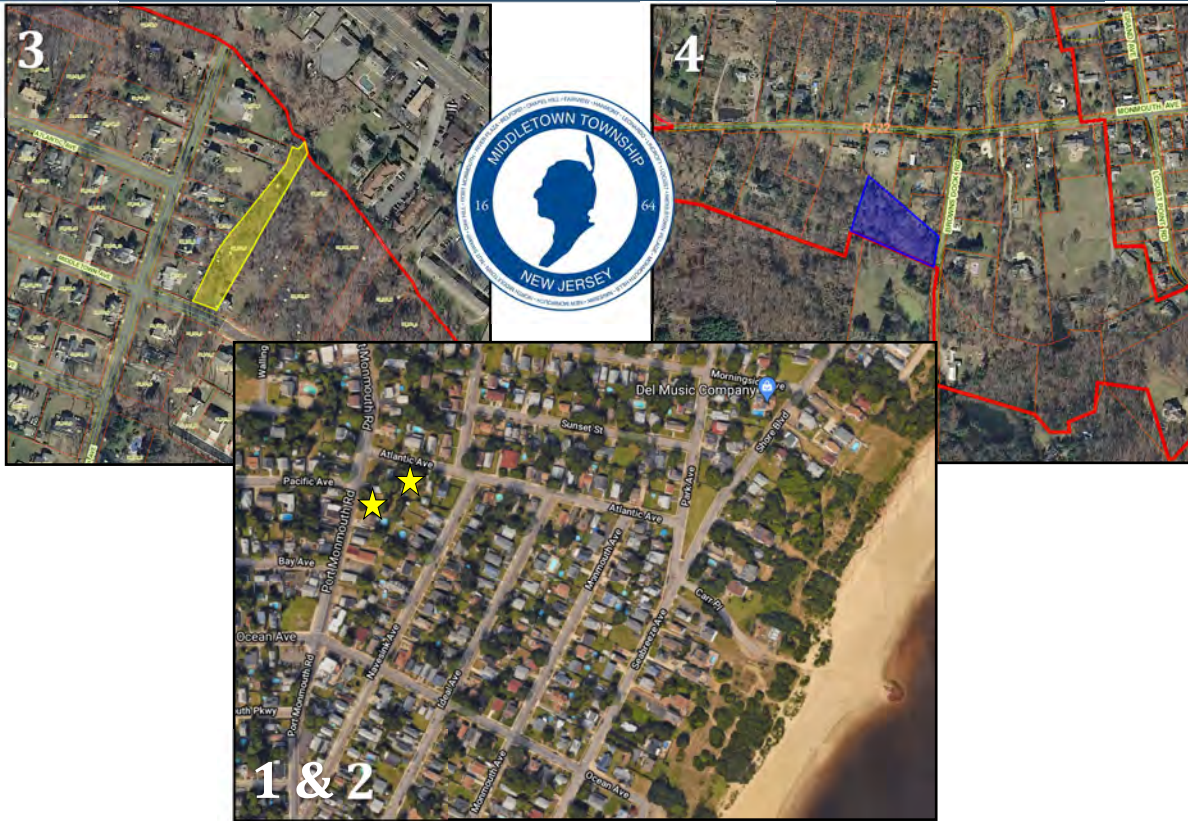

AUCTION

By Order of the Township of Middletown

Four Lots Throughout the Township

Middletown Township, Monmouth County, New Jersey

Parcel	Block	Lot	Address	Zoning	Acreage +/-
1	11	20	257 Port Monmouth Rd	B-1	0.17
2	11	23	66 Atlantic Ave	B-1	0.23
3	722	8	Middletown Ave	R-10	0.72
4	837	30	132 Browns Dock Rd	R-22	1.20

Middletown Township has been named one of the best places to live by MONEY magazine. Great schools, access to an abundance of cultural and leisure activities, and beautiful beaches are among the reasons that Middletown is known as one of the best places to live in New Jersey.