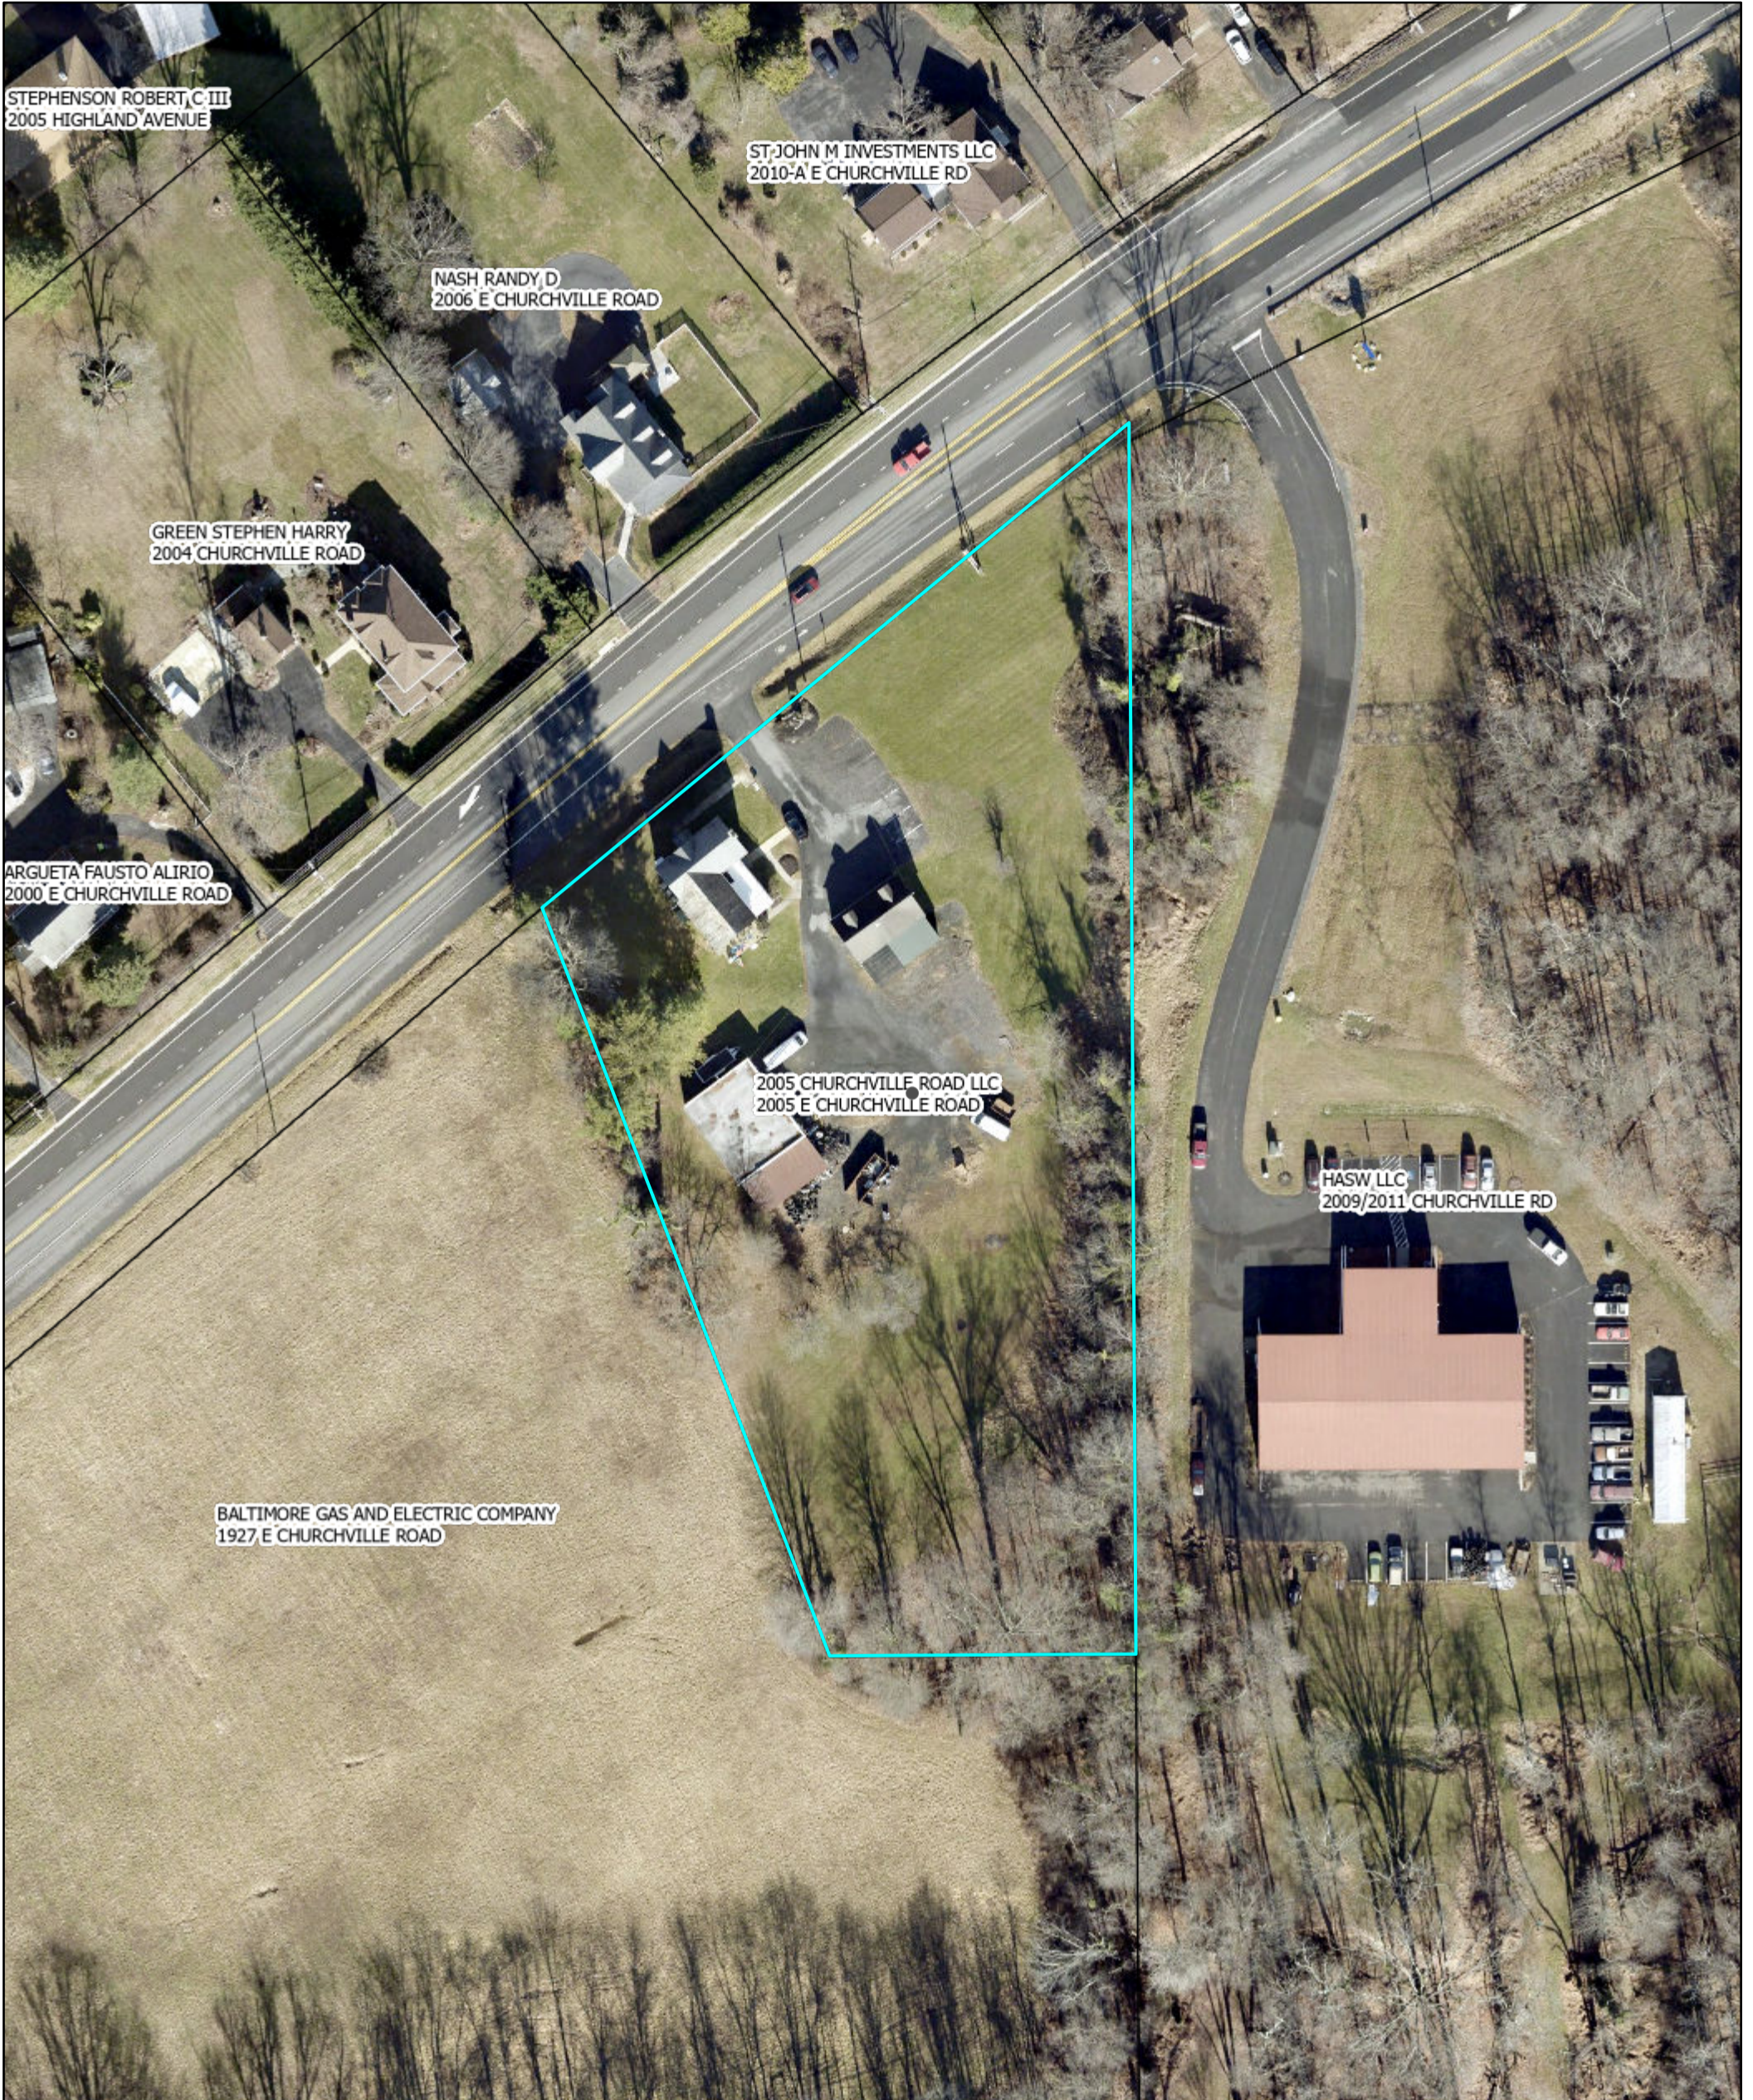

2005-2007 E. CHURCHVILLE ROAD, BEL AIR, MD 21015

4/8/2025, 2:43:07 PM

-  Harford County Boundary
-  Cadastral Labels
-  Cadastral

Harford County Government, Esri, HERE, Garmin, INCREMENT P, USGS, EPA, USDA