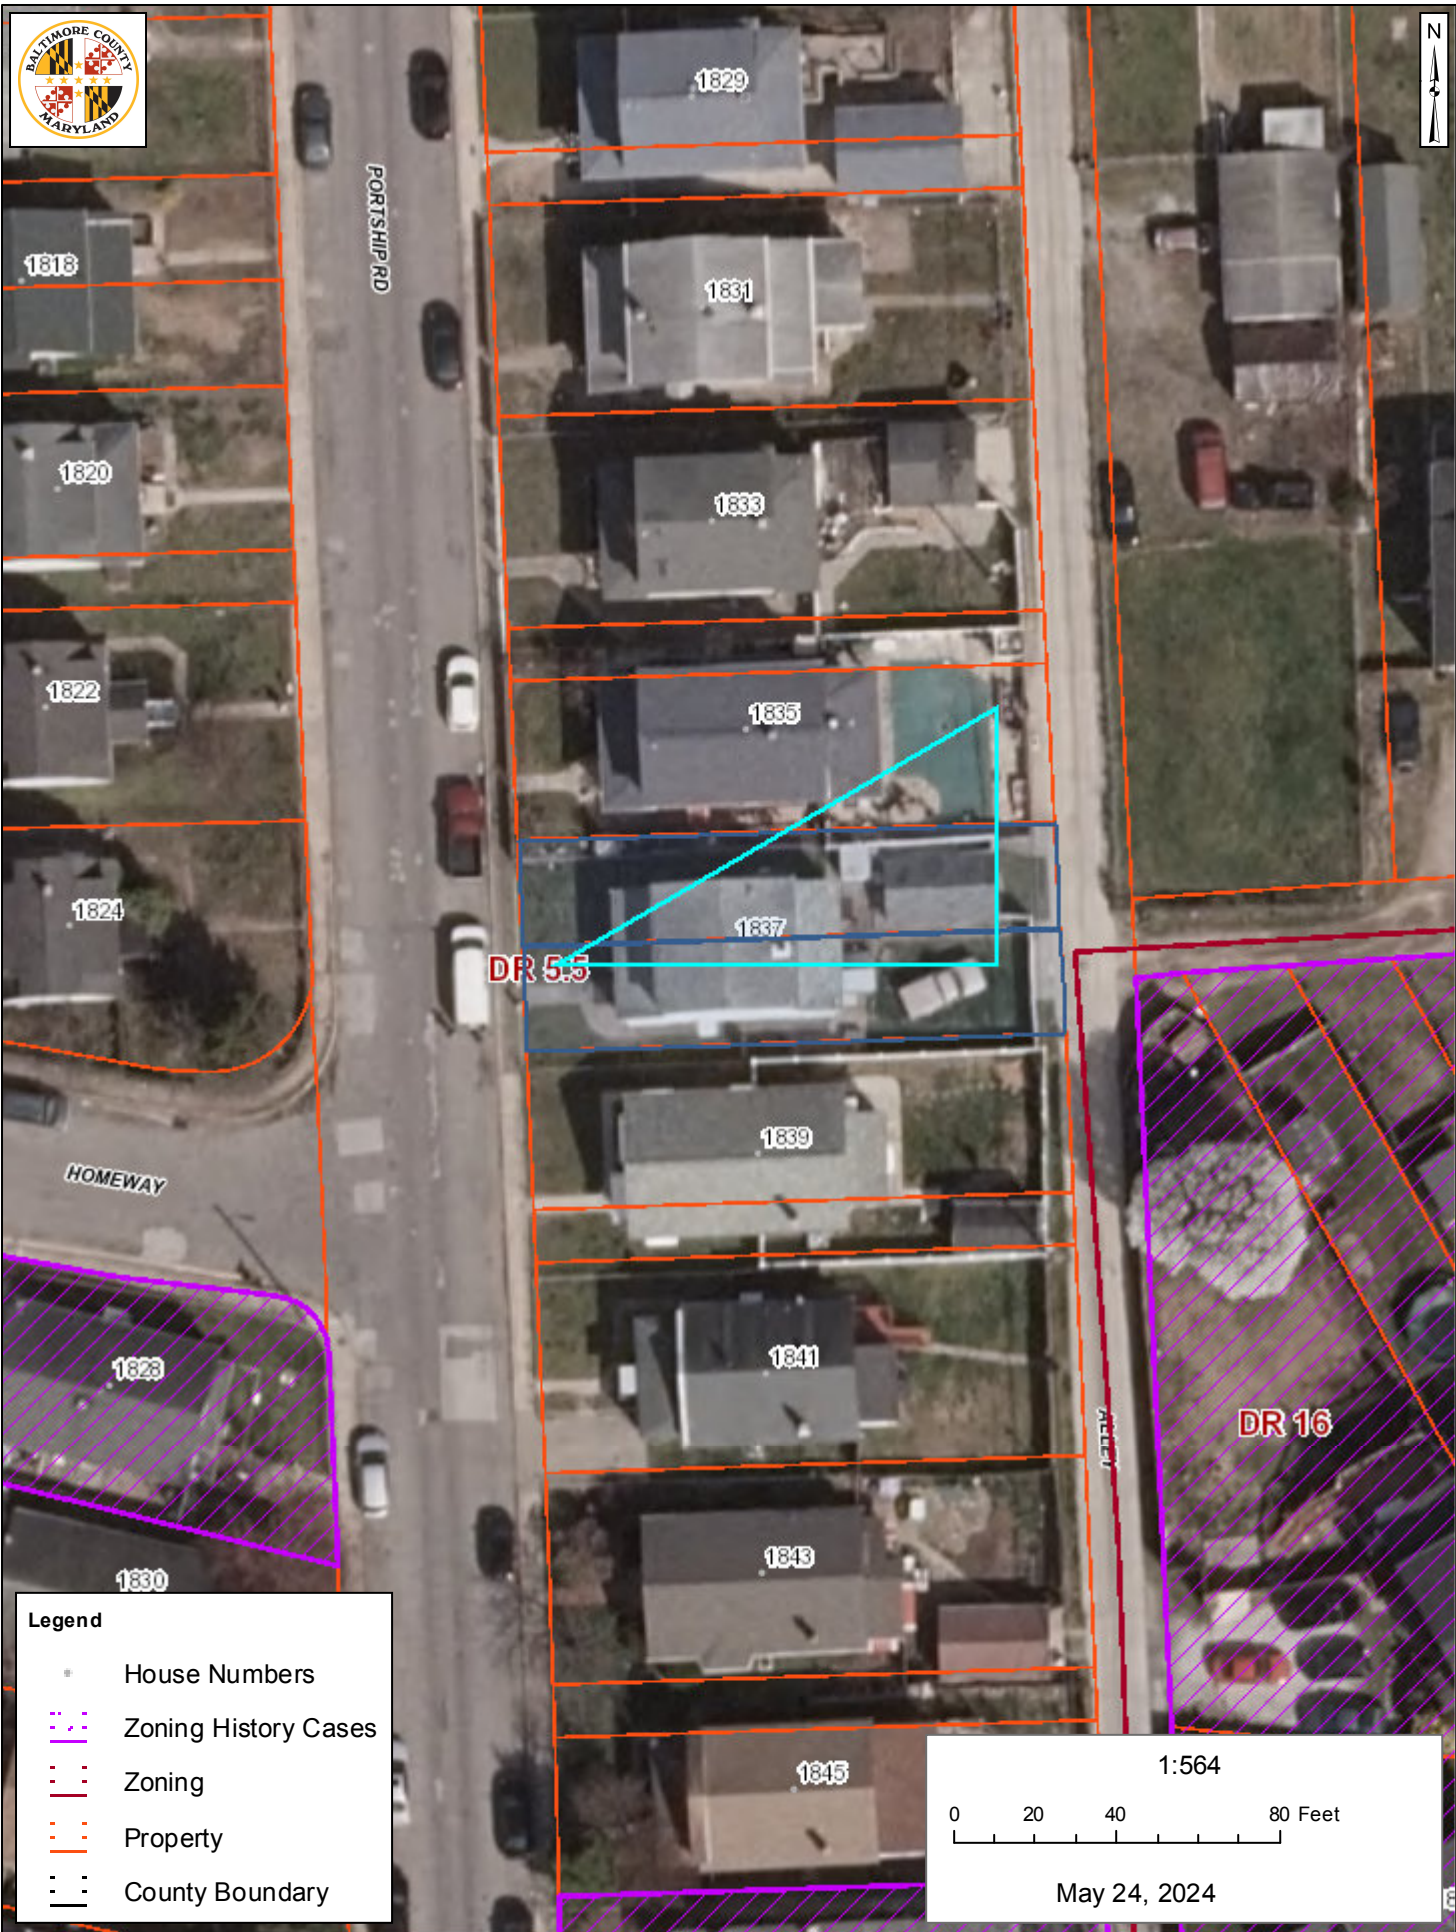

1837 PORTSHIP RD

Legend

- House Numbers
- ▨ Zoning History Cases
- ▨ Zoning
- ▨ Property
- ▨ County Boundary

1:564

0 20 40 80 Feet

May 24, 2024