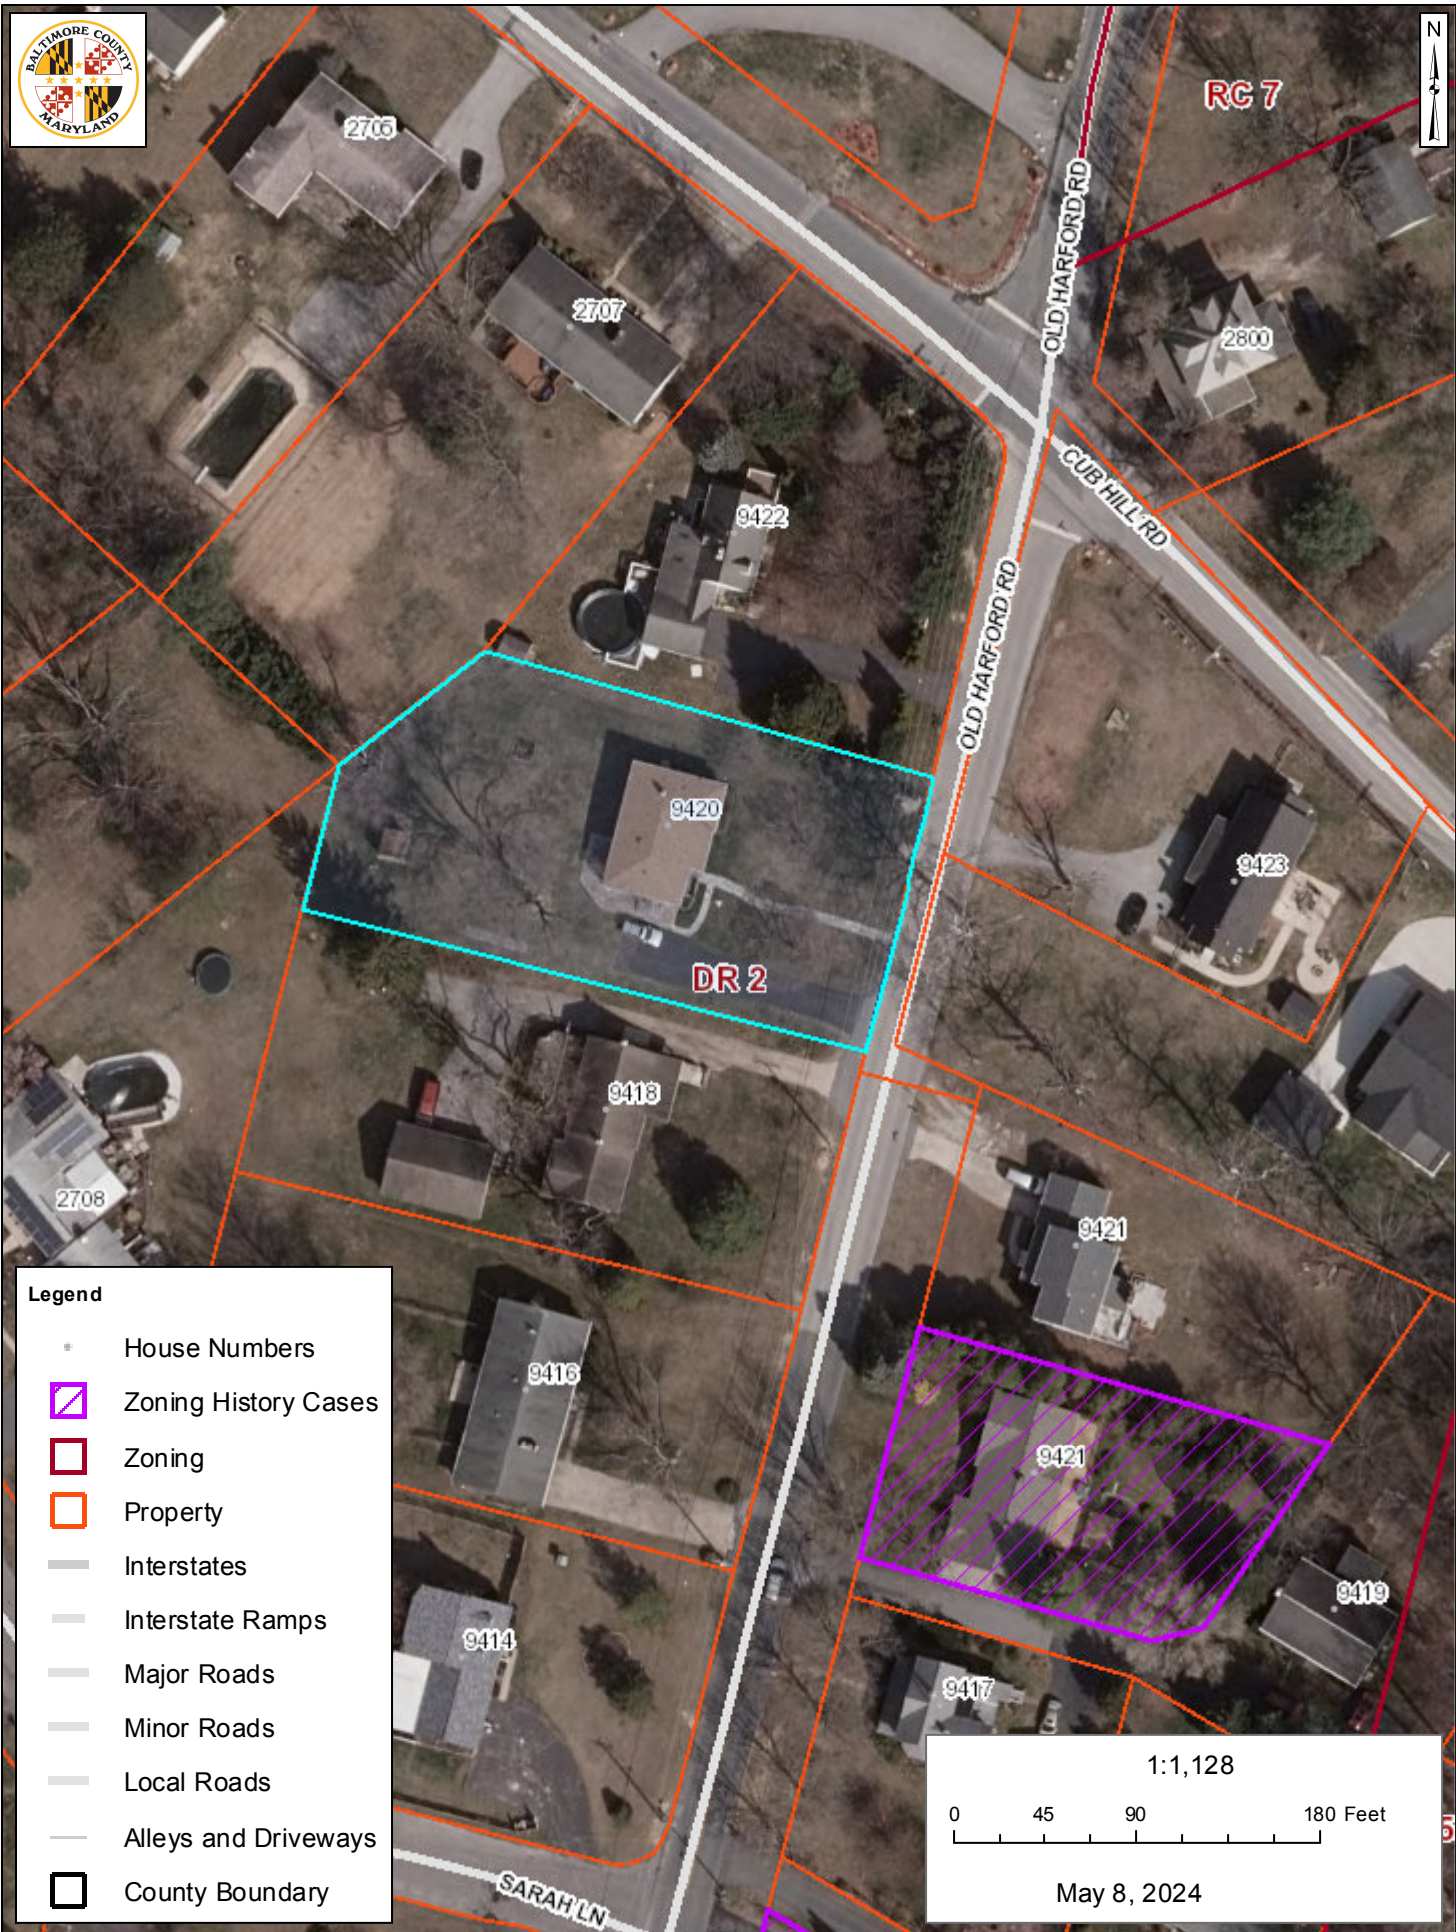

9420 Old Harford Road

Legend

- House Numbers
- ▨ Zoning History Cases
- ▭ Zoning
- ▭ Property
- Interstates
- Interstate Ramps
- Major Roads
- Minor Roads
- Local Roads
- Alleys and Driveways
- ▭ County Boundary

1:1,128

0 45 90 180 Feet

May 8, 2024