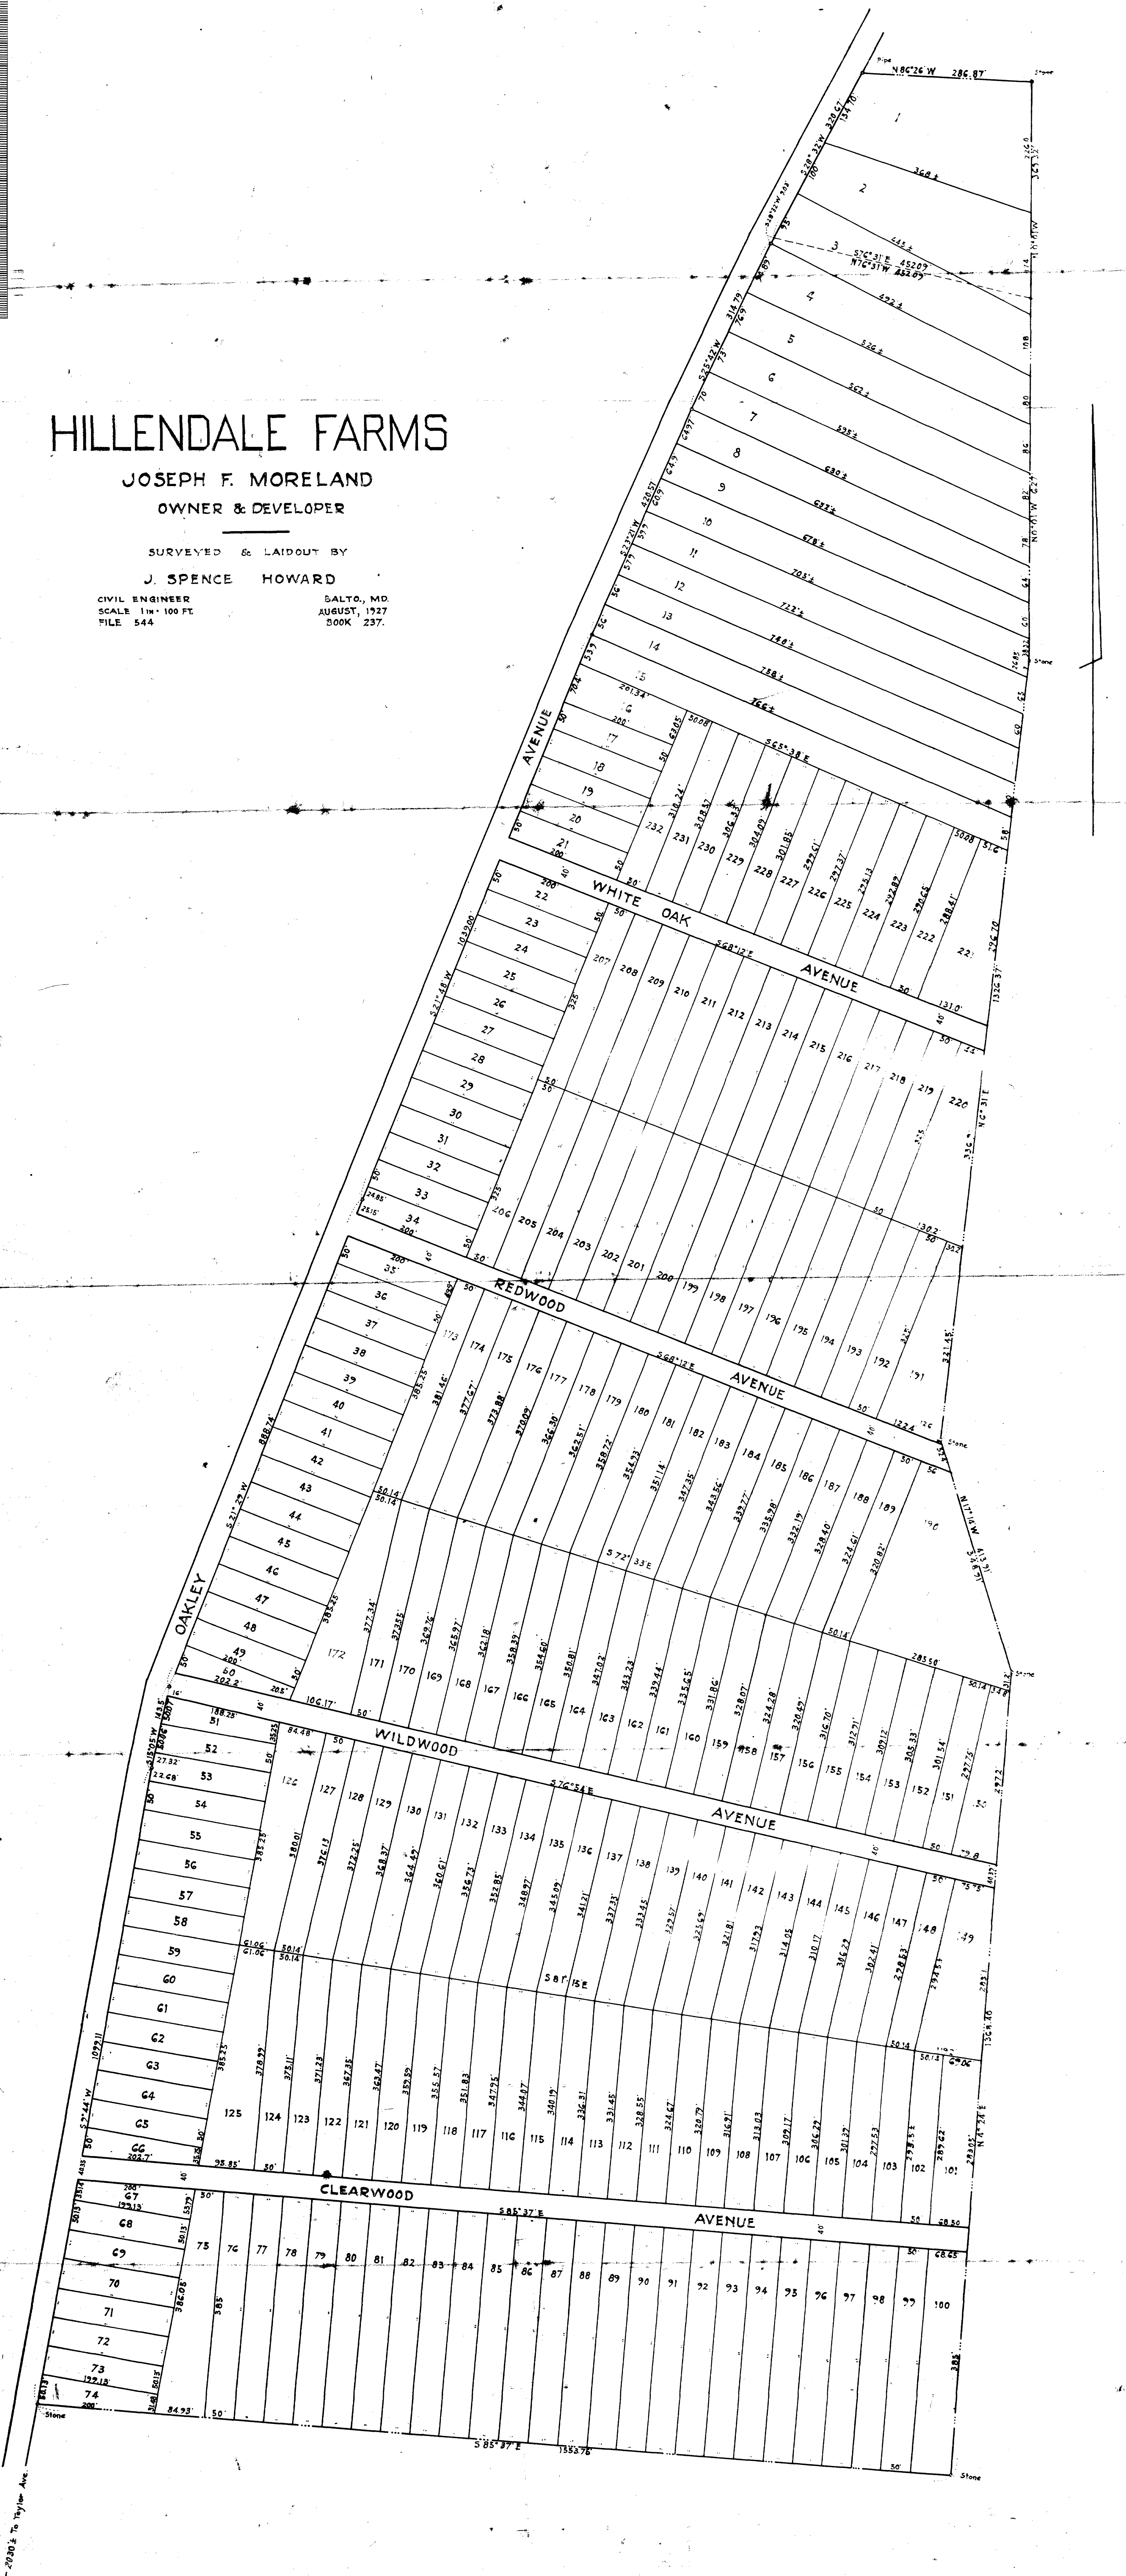

HILLENDALE FARMS

JOSEPH F. MORELAND
OWNER & DEVELOPER

SURVEYED & LAID OUT BY

J. SPENCE HOWARD

CIVIL ENGINEER
SCALE 1" = 100 FT.
FILE 544

BALTO., MD.
AUGUST, 1927
BOOK 237.

BALTIMORE COUNTY CIRCUIT COURT (Plats) Plat Book W-8, p. 92, MSA C94136-3570. Date available: 10/27/09/26. Printed 09/19/2023.