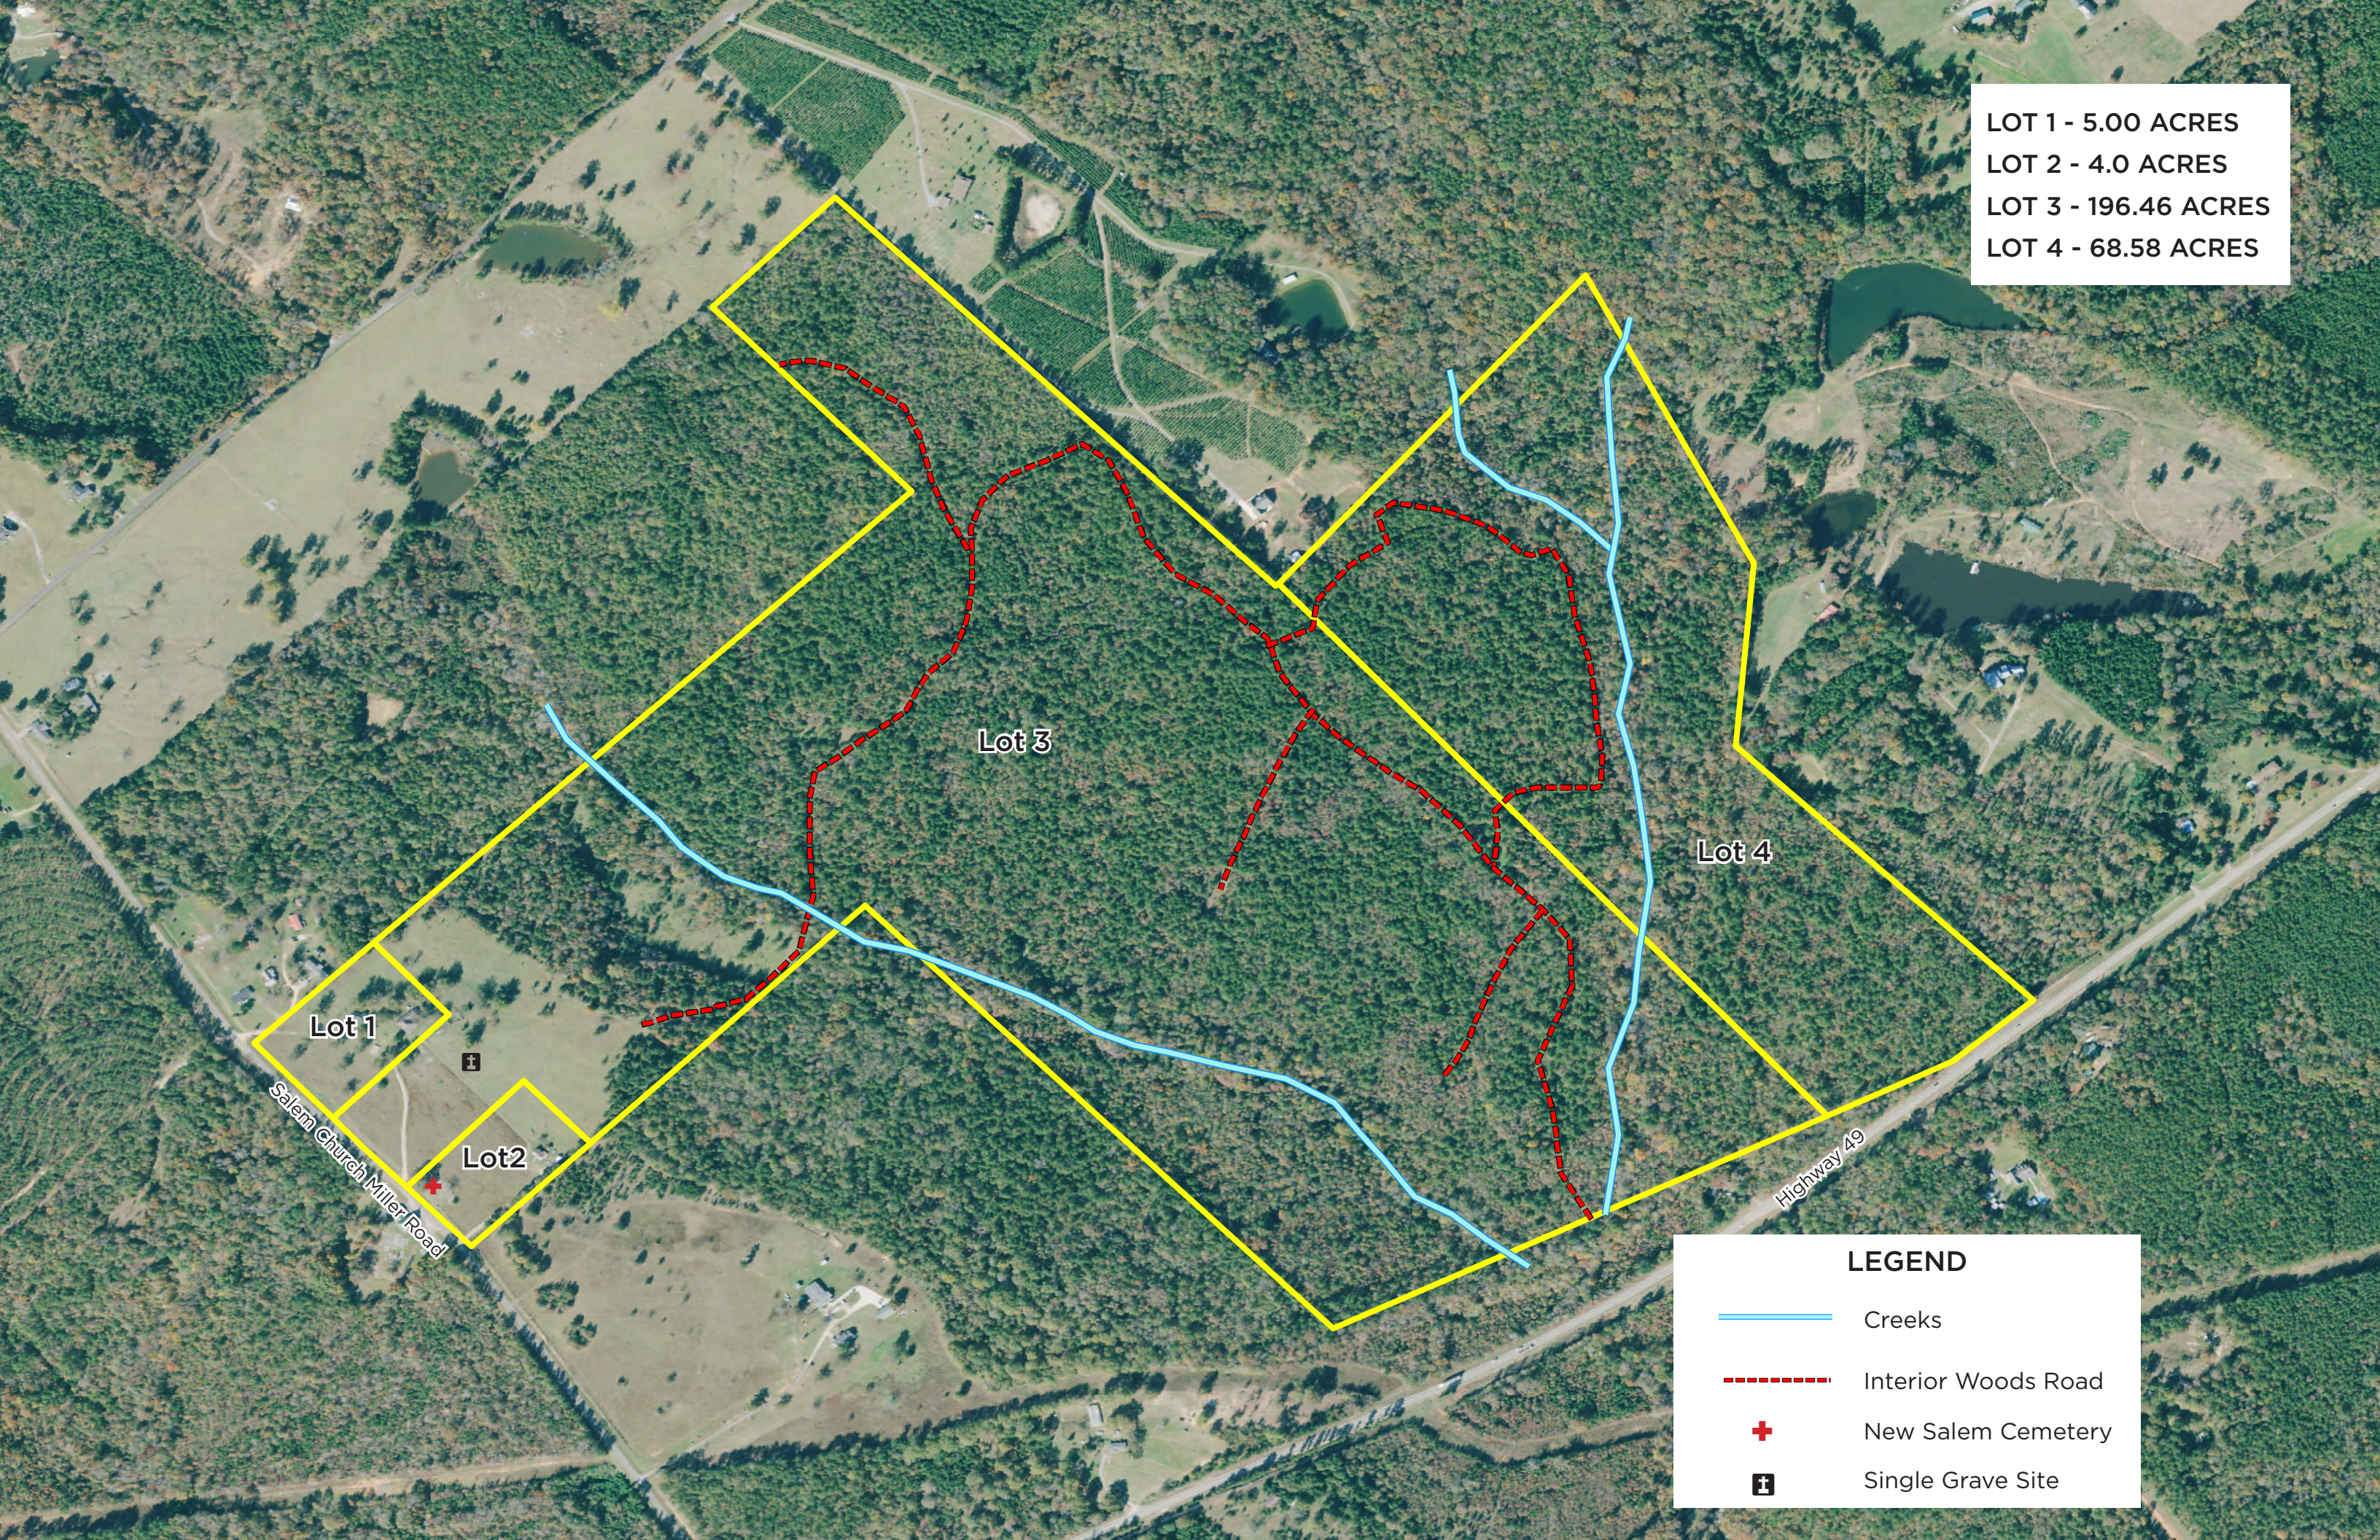

LOT 1 - 5.00 ACRES
LOT 2 - 4.0 ACRES
LOT 3 - 196.46 ACRES
LOT 4 - 68.58 ACRES

LEGEND

-  Creeks
-  Interior Woods Road
-  New Salem Cemetery
-  Single Grave Site

Lot 1

Lot 2

Lot 3

Lot 4

Salem Church Miller Road

Highway 49