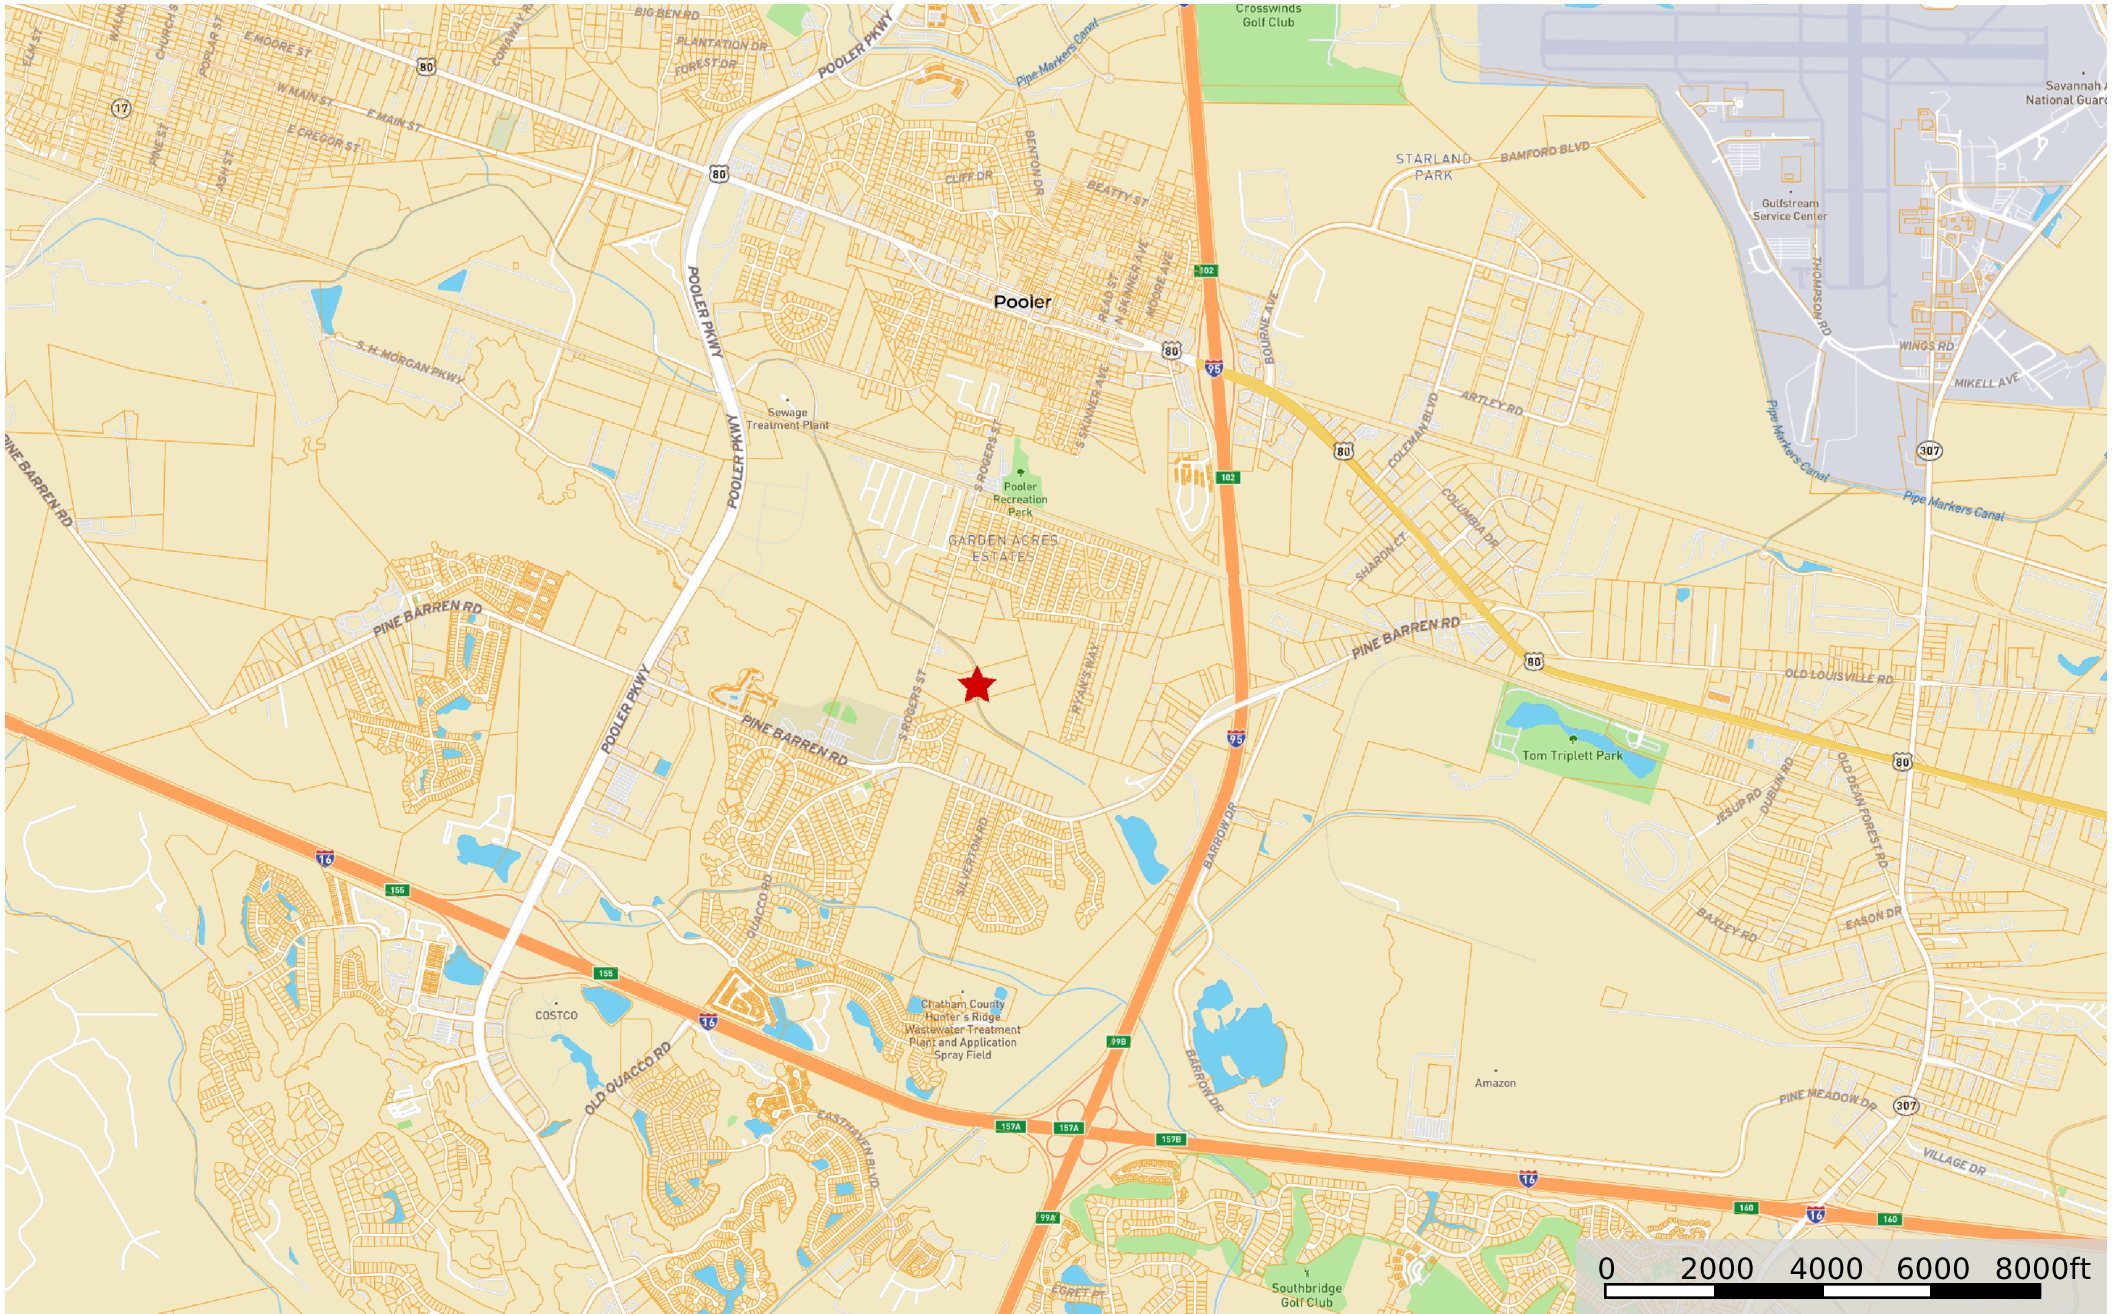

# 26 ac - location

Georgia, AC +/-

★ Star

Larry Choate

 The information contained herein was obtained from sources deemed to be reliable. MapRight Services makes no warranties or guarantees as to the completeness or accuracy thereof.