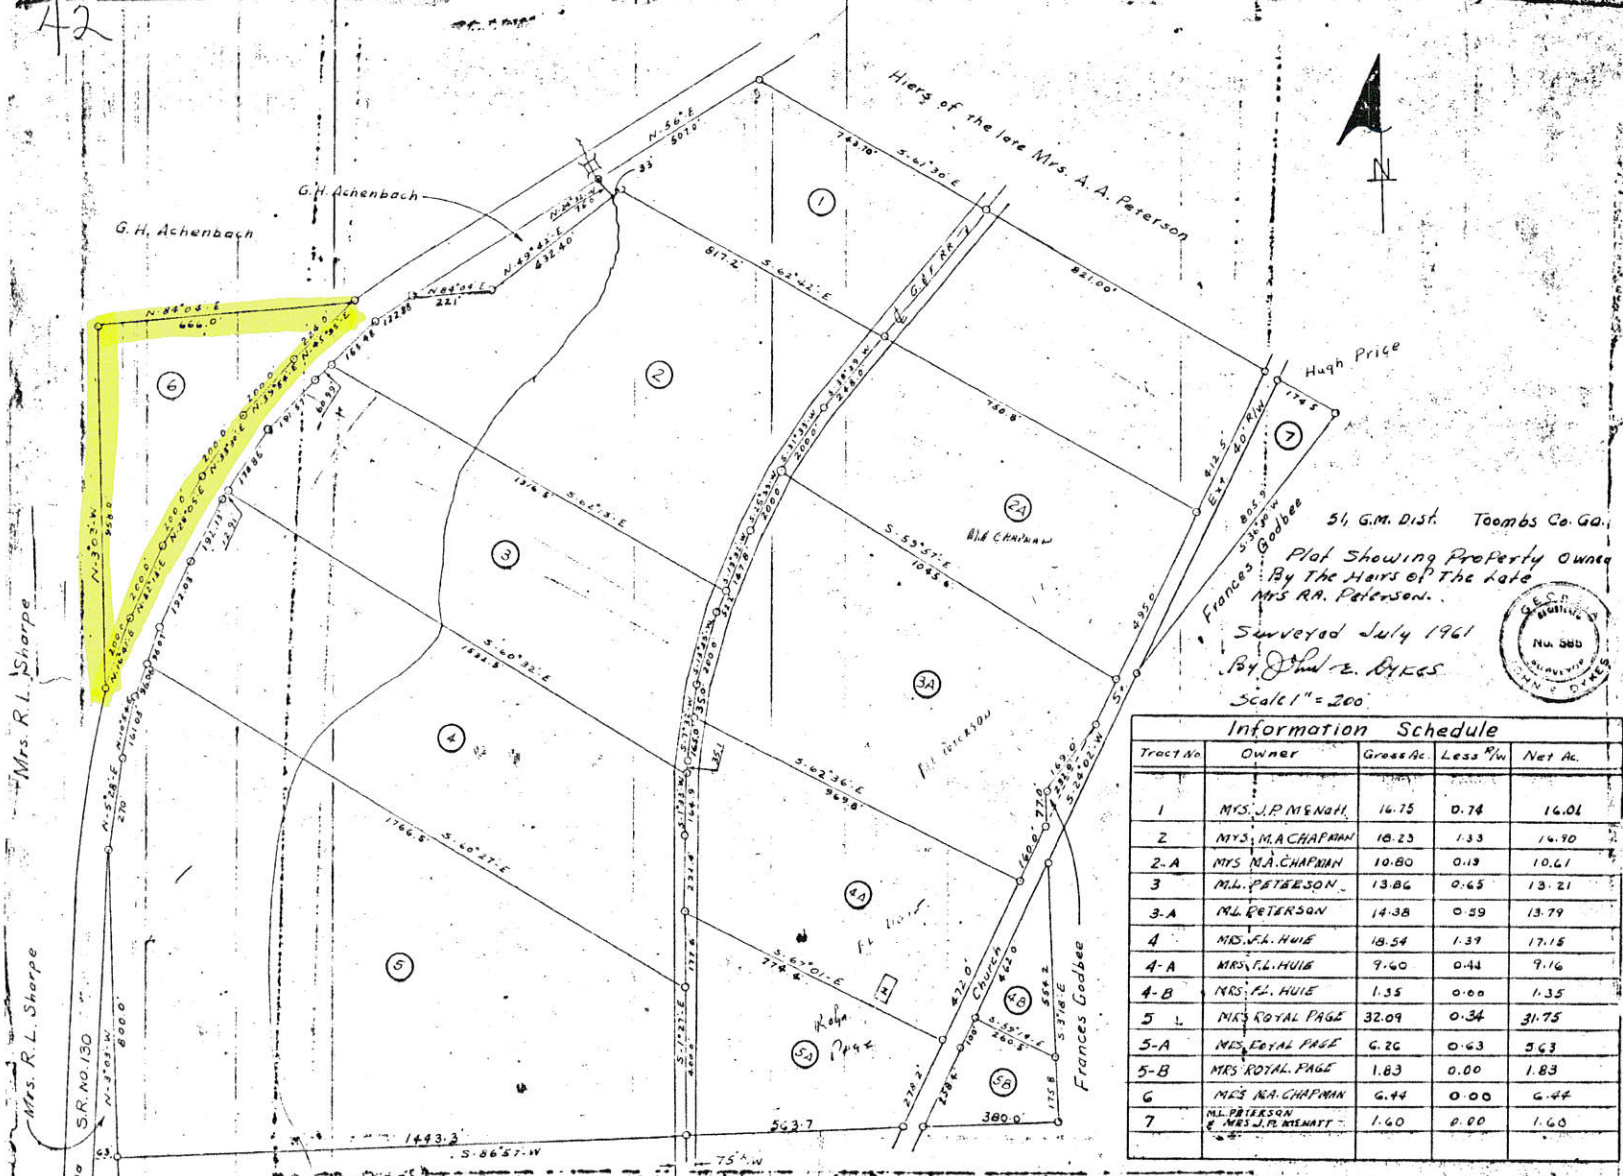

42

42

54, G.M. Dist. Toombs Co. Ga.  
 Plat Showing Property Owned  
 By The Heirs of The Late  
 Mrs R.A. Peterson.  
 Surveyed July 1961  
 By J. Paul E. Bykes  
 Scale 1" = 200'

**Information Schedule**

Tract No	Owner	Gross Ac.	Less P/W	Net Ac.
1	MRS. J.P. McNatt	16.75	0.74	16.01
2	MRS. M.A. CHAPMAN	10.23	1.33	10.90
2-A	MRS. M.A. CHAPMAN	10.80	0.19	10.61
3	MRS. PETERSON	13.86	0.65	13.21
3-A	MRS. PETERSON	14.38	0.99	13.39
4	MRS. F.L. HUIE	18.54	1.39	17.15
4-A	MRS. F.L. HUIE	9.40	0.44	9.16
4-B	MRS. F.L. HUIE	1.35	0.00	1.35
5	MRS. ROYAL PAGE	32.09	0.34	31.75
5-A	MRS. ROYAL PAGE	6.26	0.63	5.63
5-B	MRS. ROYAL PAGE	1.83	0.00	1.83
6	MRS. M.A. CHAPMAN	6.44	0.00	6.44
7	MRS. PETERSON & MRS. J.P. McNatt	1.60	0.00	1.60