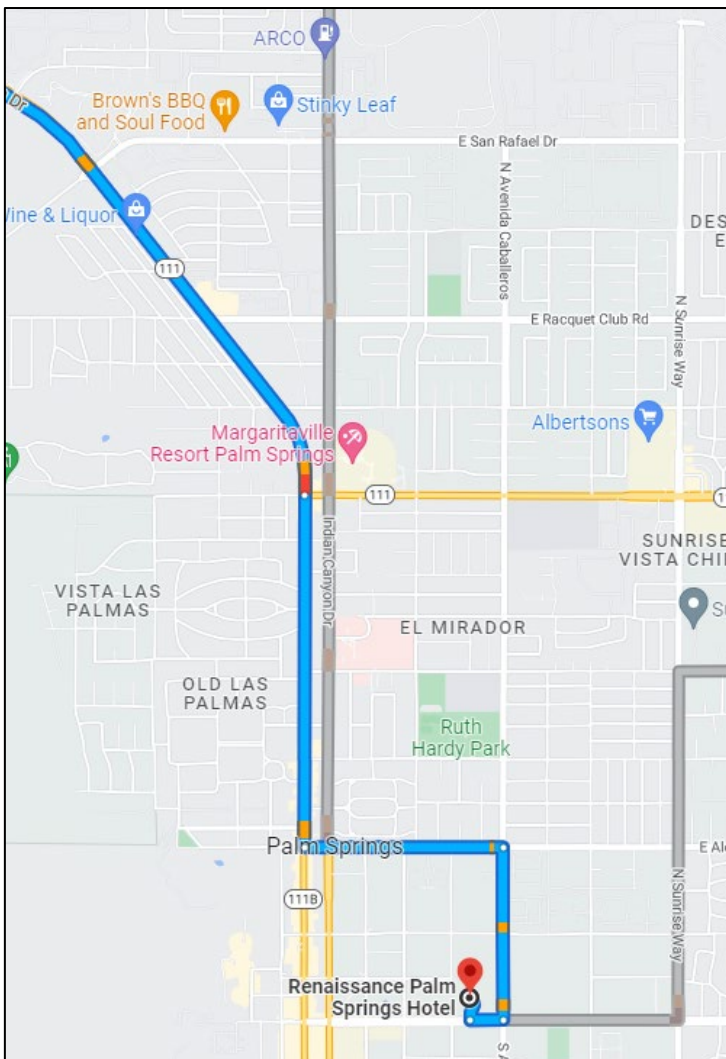

### Location:

### Directions from CA-111 heading Southeast

- ↑ Continue onto CA-111/Hwy 111  
● Pass by Carl's Jr (on the left in 8.8 mi)  
9.4 mi
- ▼ Follow N Palm Canyon Dr, E Alejo Rd and N Avenida Caballeros to your destination  
6 min (2.2 mi)
- ↑ Continue onto N Palm Canyon Dr  
1.0 mi
- ↶ Turn left onto E Alejo Rd  
0.6 mi
- ↷ Turn right onto N Avenida Caballeros  
0.5 mi
- ↷ Turn right onto E Tahquitz Canyon Way  
489 ft
- ↷ Turn right  
● Destination will be on the right  
344 ft