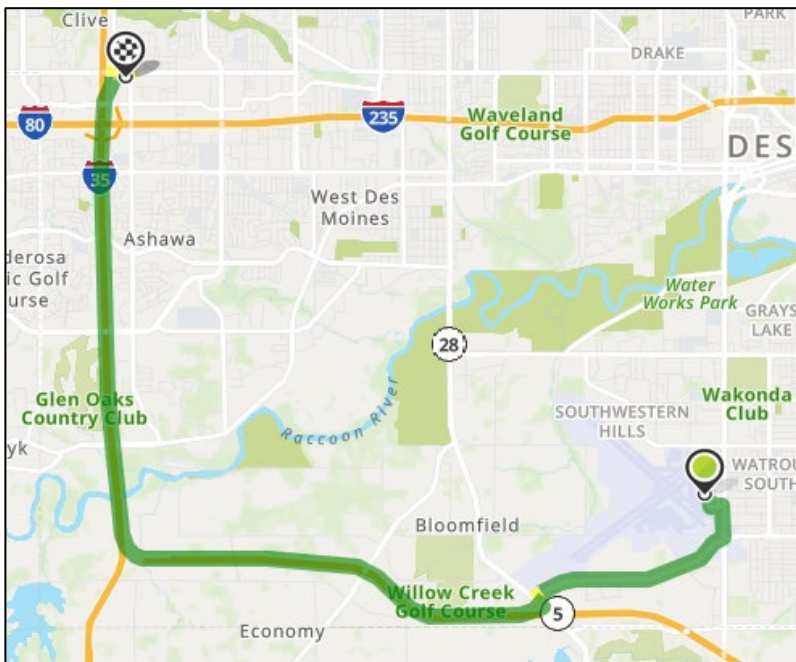

## LANDOWNER EDUCATIONAL SEMINAR

Sheraton West Des Moines  
1800 50<sup>th</sup> St.,  
West Des Moines, IA 50266

August 9, 2024

### AGENDA

8:30	-	9:00	Registration	
9:00	-	9:15	Introductions & Opening Comments	Craig Welter
9:15	-	10:00	Grain Markets	Dick Pringnitz
10:00	-	10:15	Break	
10:15	-	11:00	Common Myths About Agriculture	Craig Welter
11:00	-	12:00	Farm Lease Trends/Leasing Alternatives	Clint Kaller
12:00	-	1:00	Lunch	
1:00	-	1:20	Client Services	Randy Hertz
1:20	-	2:20	Land Trends & Values	Kyle Hansen
2:20	-	2:35	Break	
2:35	-	3:00	Hertz Farmland Professionals Panel	Hertz Staff

## West Des Moines Seminar

Registration begins at 8:30 a.m., Seminar from 9:00 a.m. to 3:00 p.m.

Location:  
Sheraton West Des Moines  
1800 50<sup>th</sup> St.  
West Des Moines, IA 50266  
Phone: 515-223-1800

### Directions from Des Moines International Airport

-  **Turn right onto Fleur Dr.**  
Fleur Dr is just past Duck Pond Rd.  
If you are on Highview Dr and reach SW 18th St you've gone about 0.2 miles too far.  
  
----- Then 0.34 miles -----
-  **Turn right onto Army Post Rd.**  
Army Post Rd is 0.1 miles past Leland Ave.  
  
----- Then 2.29 miles -----
-  **Turn left onto IA-28.**  
  
----- Then 0.13 miles -----
-  **Merge onto IA-5 N.**  
  
----- Then 4.28 miles -----
-  **Merge onto I-35 N via the exit on the left toward Minneapolis.**  
  
----- Then 5.38 miles -----
-  **Take the University Ave exit, EXIT 72C, toward Clive.**  
  
----- Then 0.45 miles -----
-  **Turn right onto University Ave.**  
If you reach I-35 N you've gone about 0.2 miles too far.  
  
----- Then 0.18 miles -----
-  **Take the 1st right onto 50th St.**  
If you reach NW 109th St you've gone about 0.1 miles too far.  
  
----- Then 0.07 miles -----
-  **Sheraton West Des Moines Hotel, 1800 50th Street, West Des Moines, IA, 1800 50TH STREET is on the right.**