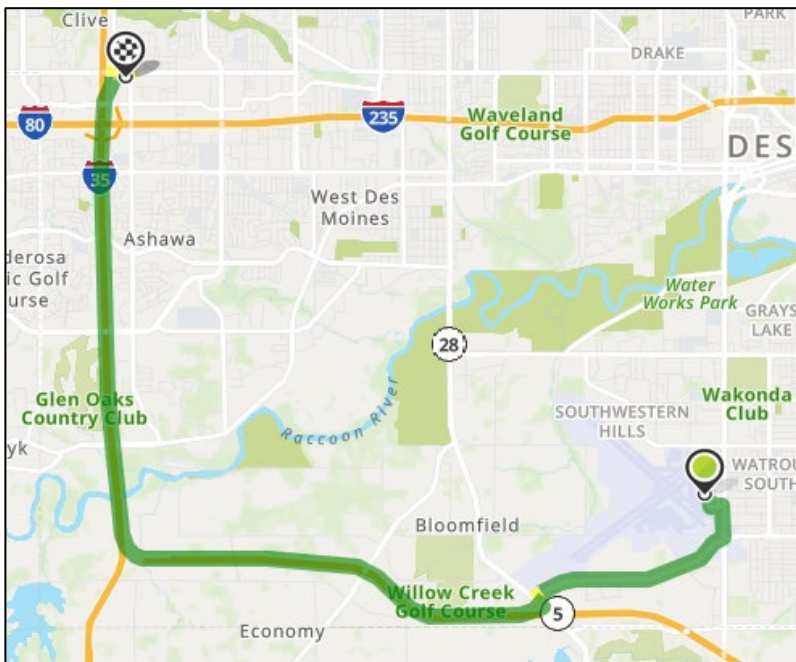

LANDOWNER EDUCATIONAL SEMINAR

Sheraton West Des Moines
1800 50th St.,
West Des Moines, IA 50266

August 4, 2022

AGENDA

8:30	-	9:00	Registration	
9:00	-	9:15	Introductions & Opening Comments	Dick Pringnitz
9:15	-	10:00	Grain Markets	Dick Pringnitz
10:00	-	10:15	Break	
10:15	-	11:00	Supply Chain Impacts on Ag	Craig Welter
11:00	-	12:00	Farm Lease Trends/Leasing Alternatives	Clint Kaller
12:00	-	1:00	Lunch	
1:00	-	2:00	Land Trends & Values	Doug Hensley
2:00	-	2:15	Break	
2:15	-	3:00	Hertz Farmland Professionals Panel	Hertz Staff
3:00	-	3:15	Open Forum/Questions & Answers	

Directions from Des Moines International Airport

-  **Turn right onto Fleur Dr.**
Fleur Dr is just past Duck Pond Rd.
If you are on Highview Dr and reach SW 18th St you've gone about 0.2 miles too far.

----- Then 0.34 miles -----
-  **Turn right onto Army Post Rd.**
Army Post Rd is 0.1 miles past Leland Ave.

----- Then 2.29 miles -----
-  **Turn left onto IA-28.**

----- Then 0.13 miles -----
-  **Merge onto IA-5 N.**

----- Then 4.28 miles -----
-  **Merge onto I-35 N via the exit on the left toward Minneapolis.**

----- Then 5.38 miles -----
-  **Take the University Ave exit, EXIT 72C, toward Clive.**

----- Then 0.45 miles -----
-  **Turn right onto University Ave.**
If you reach I-35 N you've gone about 0.2 miles too far.