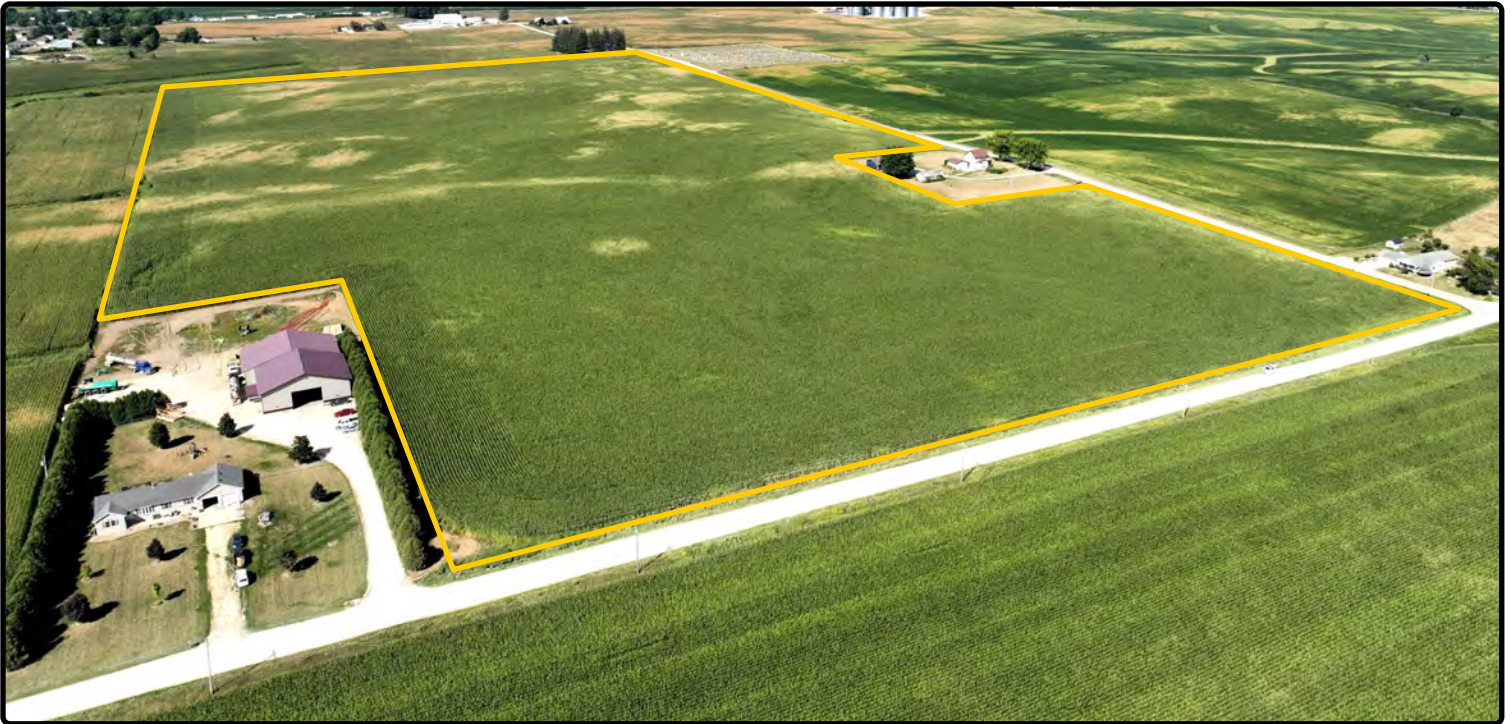

Parcel 3 - 78.94 Acres, m/l
Delaware Co., IA

Troy Louwagie, ALC
Licensed Broker in IA & IL
319-721-4068
TroyL@Hertz.ag

319-895-8858
102 Palisades Road & Hwy. 1
Mount Vernon, IA 52314
www.Hertz.ag