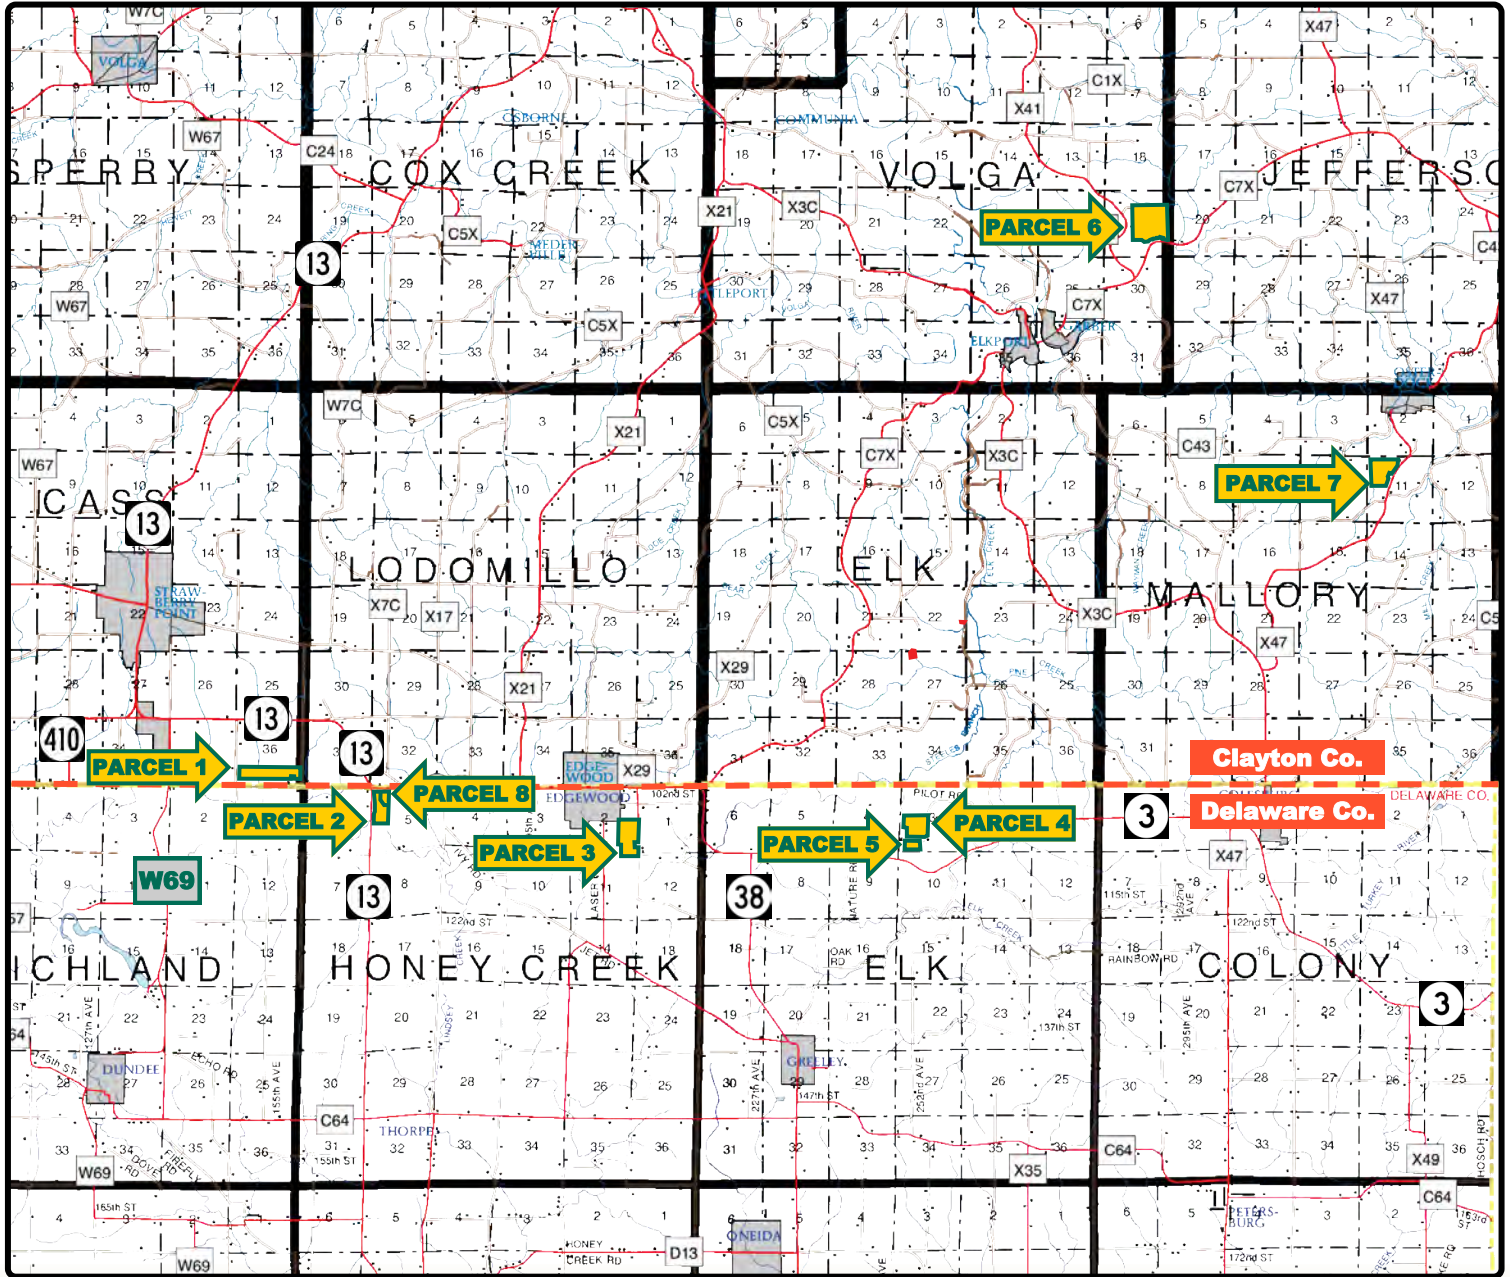

ACREAGE:

HYBRID AUCTION:

599.01 Acres, m/

Wednesday

See Brochure for

In 8 parcels

November 15, 2023

Detailed

Clayton & Delaware Co., IA

10:00 a.m.

Information

Troy Louwagie, ALC

Licensed Broker in IA & IL

319-721-4068

TroyL@Hertz.ag

319-895-8858

102 Palisades Road & Hwy. 1

Mount Vernon, IA 52314

www.Hertz.ag